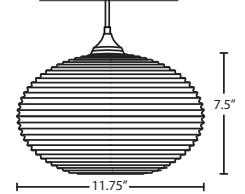

Pape 12: #4913

CONNECTION - SHADE OPTIONS - LAMP OPTIONS - METAL FINISH

Cord Fixture	491207 10" Opal	(blank) E26 base	BK Black
OP 1 Lt.	4912GL 10" Glitter	LED 9W LED	
Outdoor	491307 12" Opal		
	4913GL 12" Glitter		

* Additional 6", 12" or 18" stems may be ordered separately

Ex. OP-491307-BK
Pape 12 Outdoor Pendant w/ 12" Opal Ribbed Glass Shade, Black Finish