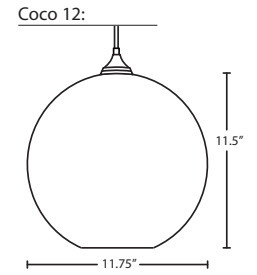

* Additional 6", 12" or 18" stems may be ordered separately

Ex. OP-PINOT9BL-BK
Pinot 9 Outdoor Pendant w/ Blue Bubble Glass Shade, Black Finish, Flat Canopy

OPAL MATTE

CARRERA

CONNECTION -	SHADE OPTIONS	LAMP OPTIONS -	FINISH
Cord Fixture	COCO807 8" Opal	(blank) E26 base	BK Black
OP 1 Lt.	COCO819 8" Carrera	LED 9W LED	
Outdoor	COCO1207 12" Opal		
	COCO1219 12" Carrera		