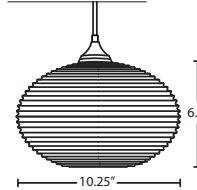

Pape

OUTDOOR PENDANT

Pape 10: #4912