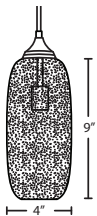

Pinot 9

OUTDOOR PENDANT

PINOT9CL
CLEAR BUBBLE