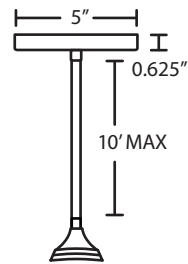

Spirit

Coco

Omega 12

Bombay

- Black Stem mounting for suspension from covered ceiling, includes 36" of stem (6", 12" and 18")
- 5" round flat canopy with standard swivel
- E26 socket and LED lamping option available

ADDITIONAL STEM SECTIONS:

- | | |
|--------------------------|------------------|
| 6" Outdoor Stem Section | T206AL-BK |
| 12" Outdoor Stem Section | T212AL-BK |
| 18" Outdoor Stem Section | T218AL-BK |