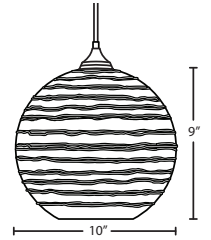

Wave 10

OUTDOOR PENDANT

CONNECTION - SHADE OPTIONS - LAMP OPTIONS - METAL FINISH

Cord Fixture	462702 Smoke	(blank) E26 base	BK Black
OP 1 Lt.	462761 Clear	EDIL 8W LED	
Outdoor	462782 Amber	Filament	

* Additional 6", 12" or 18" stems may be ordered separately

Ex. OP-462702-BK
Wave 10 Outdoor Pendant w/ Smoke Glass Shade, Black Finish, Flat Canopy