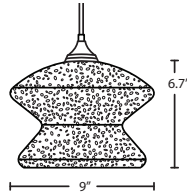

CONNECTION	SHADE OPTIONS	LAMP OPTIONS	METAL FINISH
Cord Fixture	ZENBL Blue Bubble	(blank) E26 base	BK Black
OP 1 Lt.	ZENCL Clear Bubble	EDIL 8W LED	
Outdoor	ZENGD Gold Bubble	Filament	
	ZENLT Latte Bubble		
	ZENMS Moss Bubble		

* Additional 6", 12" or 18" stems may be ordered separately

Ex. OP-ZENMS-BK
Zen Outdoor Pendant w/ Moss Bubble Glass Shade, Black Finish, Flat Canopy