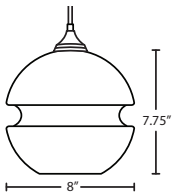

Hula 8

OUTDOOR PENDANT

HULA8GD
CLEAR/GOLD