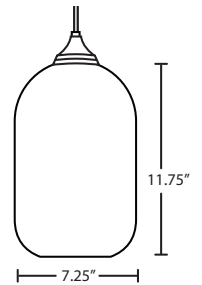

CONNECTION -	SHADE OPTIONS	LAMP OPTIONS -	METAL FINISH
Cord Fixture	OMEGA12AM Amber/Clear	(blank) E26 base	BK Black
OP 1 Lt.	OMEGA12CL Clear	LED 5W LED	
Outdoor	OMEGA12RD Red/Clear	Filament	
	OMEGA12ST Blue/Clear		
	OMEGA12WH White/Clear		

* Additional 6", 12" or 18" stems may be ordered separately

Ex. OP-OMEGA12CL-BK
Omega 12 Outdoor Pendant w/ Clear Glass Shade, Black Finish