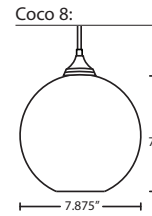

* Additional 6", 12" or 18" stems may be ordered separately

Ex. OP-PINOT9BL-BK
Pinot 9 Outdoor Pendant w/ Blue Bubble Glass Shade, Black Finish, Flat Canopy

OPAL MATTE

CARRERA

CONNECTION -	SHADE OPTIONS	LAMP OPTIONS -	FINISH
Cord Fixture	COCO807 8" Opal	(blank) E26 base	BK Black
OP 1 Lt.	COCO819 8" Carrera	LED 9W LED	
Outdoor	COCO1207 12" Opal		
	COCO1219 12" Carrera		