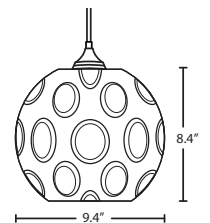

* Additional 6", 12" or 18" stems may be ordered separately

Ex. OP-OMEGA12CL-BK
Omega 12 Outdoor Pendant w/ Clear Glass Shade, Black Finish

BOMYCL CLEAR

BOMYSM SMOKE

Bombay

OUTDOOR PENDANT

CONNECTION -	SHADE OPTIONS	LAMP OPTIONS -	METAL FINISH
Cord Fixture	BOMYCL Clear	(blank) E26 base	BK Black
OP 1 Lt.	BOMYSM Smoke	EDIL 8W LED	
Outdoor		Filament	