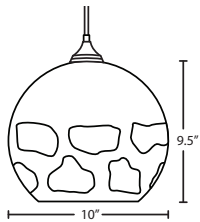

* Additional 6", 12" or 18" stems may be ordered separately

Ex. OP-ZENMS-BK
Zen Outdoor Pendant w/ Moss Bubble Glass Shade, Black Finish, Flat Canopy

Rocky

OUTDOOR PENDANT

ROCKYWH
WHITE

ROCKYCP
COPPER

ROCKYBK
BLACK