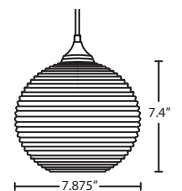

CONNECTION - SHADE OPTIONS - LAMP OPTIONS - METAL FINISH

Cord Fixture	461600 8" Clear	(blank) E26 base	BK Black
OP 1 Lt.	461602 8" Smoke	LED 9W LED	
Outdoor	461682 8" Amber		
	4616GL 8" Glitter		

* Additional 6", 12" or 18" stems may be ordered separately

Ex. OP-461600-BK
Kristall 8 Outdoor Pendant w/ Clear Glass Shade, Black Finish