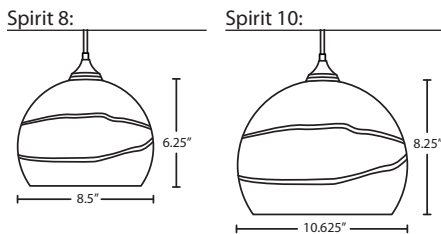

* Additional 6", 12" or 18" stems may be ordered separately

Ex. OP-HULA8BK-BK
Hula 8 Outdoor Pendant w/ Clear/Black Glass Shade, Black Finish, Flat Canopy

Spirit

OUTDOOR PENDANT

CLEAR

SMOKE/CLEAR

CONNECTION - SHADE OPTIONS - LAMP OPTIONS - METAL FINISH -