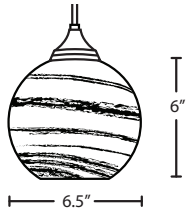

Jilly

OUTDOOR PENDANT

JILLYCL
CLEAR VAPOR