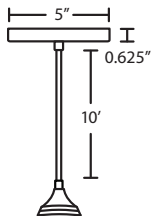

ORDERING:

CONNECTION -	SHADE OPTIONS -	LAMP OPTIONS -	METAL FINISH -	OPTIONS
Cord Fixture	ZENBL Blue Bubble	(blank) E26 base	BK Black	ST Stem
OP 1 Lt.	ZENCL Clear Bubble	EDIL 8W LED		Mount
Outdoor	ZENGD Gold Bubble	Filament		Kit, 18"
	ZENLT Latte Bubble			
	ZENMS Moss Bubble			

Ex. OP-ZENMS-BK

Zen Outdoor Pendant w/ Moss Bubble Glass Shade, Black Finish, Flat Canopy

*Additional interlocking 18" Sleeve (ST18-BK)

OUTDOOR PENDANT OPTIONS:

OP OUTDOOR CORD-HUNG PENDANT

- For usage under covered ceiling
- Flat (OP) Canopy style
- Suitable for sloped ceilings
- Cord: 10' Black SVT
- Also available in 15'
- Black finish
- Stem Mount Kit are available in 18" lengths

ACCESSORIES:

ADDITIONAL INTERLOCKING 18" SLEEVE:

If concealing the cord is desired on a Cord-hung Pendant, order our 0.25" dia. metal sleeves. Each sleeve is 18" long and may be field cut.

ST18-BK Black 18" Interlocking Sleeve