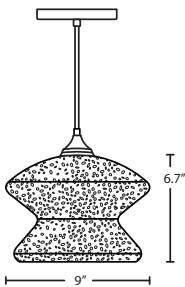

### DIFFUSER

Shade shall be handcrafted glass of various decors.

**Spirit 8:** 8.5" Dia. x 6.25" H

**Spirit 10:** 10.625" Dia. x 8.25" H

### SUSPENSION

**Cord-hung:** 10' SVT-type cord. Jacket coordinates with metal finish. Plated stamped steel construction. Black finish.

**Stem-mount:** Includes 18" field cuttable rigid sleeve and swivel and canopy. Black finish. \*Additional Stem Sections can be ordered under accessories.

### MOUNTING

Installs directly to a 4" octagonal or round ceiling box. Suitable for sloped ceilings.

### LABELS

UL or ETL Listed. Suitable for Damp Locations (exterior use under covered ceiling only).

ZEN SHOWN IN MOSS BUBBLE (ZENMS) & BLUE BUBBLE (ZENBL)

**Project Information:**

**For ordering information, see next page**