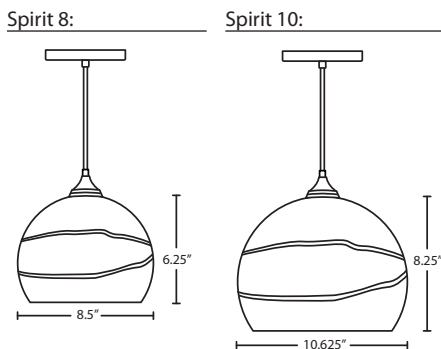

Project Information:

For ordering information, see next page

All dimensions provided are nominal.
Allowance must be made for dimensional tolerance in handcrafted glasses.

REV 9/24