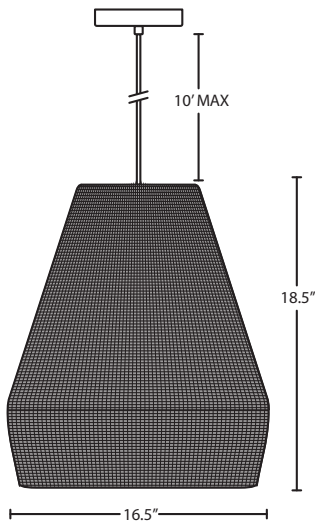

CUSTOM WORKS PROJECT NO. 056

120V PENDANTS

location:
DAMP

SPECIFICATIONS:

DESCRIPTION

Cord-hung pendant with Mesh fabric shade.

LAMPING

11W LED light source

SHADE

Shade shall be of mesh fabric. 16.5" Dia. x 18.5" H

CORD

Standard cord is 10' Black SVT-type.

CANOPY

Canopy is made of stamped steel.

MOUNTING

Installs directly to a 4" octagonal ceiling box. Suitable for sloped ceilings.

LABELS

UL Listed. Suitable for Damp Locations (interior use only).

Project Information:

All dimensions provided are nominal.
Allowance must be made for dimensional tolerance in handcrafted glasses.