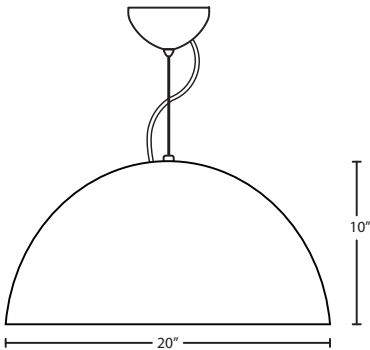

CUSTOM WORKS PROJECT NO. 055

120V PENDANTS

location:
DAMP

SPECIFICATIONS:

DESCRIPTION

Cable-hung pendant with dome metal shade in Grey with Red interior.

LAMPING

LED: 17W Replaceable LED Lamp 120V, dimmable, 80+ CRI, 3000°K CCT, 1060 lumens, 25,000 hours.

DIFFUSER

Shade shall be spun aluminum with Grey powder coat finish, with finished internal reflector of powder coat Red. 20" Dia. x 10" H

SUSPENSION

10' aircraft-quality stainless steel cable support with 10' AWM-type cord. Jacket tint coordinates with metal finish. 5" Dia. canopy is plated stamped steel. Satin Nickel.

MOUNTING

Installs directly to a 4" octagonal ceiling box. Suitable for sloped ceilings.

LABELS

UL or ETL Listed. Suitable for Damp Locations (interior use only).

GREY/RED

Project Information:

All dimensions provided are nominal. Allowance must be made for dimensional tolerance in handcrafted glasses.