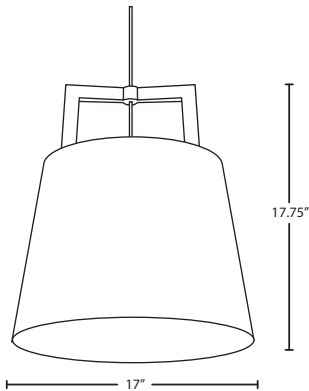

CUSTOM WORKS PROJECT NO. 044

120V PENDANT

location:
DAMP

SPECIFICATIONS:

DESCRIPTION

Cord-hung pendant with Fabric Shade in Copper decor.

LAMPING

Standard: Medium base sockets. Lamp not included.

SHADE

Shade shall be of Fabric in Copper decor. 17" Dia. x 17.75" H

SUSPENSION

Cord-hung: 10' Black SVT-type cord.

CANOPY

Flat canopy in Black.

MOUNTING

Canopy installs directly to a 4" octagonal ceiling box. Suitable for sloped ceilings.

LABELS

UL or ETL Listed. Suitable for Damp Locations (interior use only).

Project Information:

All dimensions provided are nominal.
Allowance must be made for dimensional tolerance in handcrafted glasses.