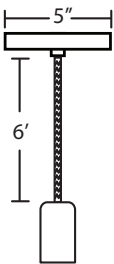

SPECIFICATIONS:

DESCRIPTION

Cord-hung pendant with Red cloth cord and medium base socket..

LAMPING

LED Edison: 6W LED filament lamp, 120V, dimmable.

CORD

6' Red cloth cord.

METAL FINISH

Socket cover and Canopy shall be finished in Satin Nickel.

MOUNTING

Installs directly to a 4" octagonal ceiling box. Suitable for sloped ceilings.

LABELS

UL Listed. Suitable for Damp Locations (interior use only).

Project Information:

All dimensions provided are nominal.
Allowance must be made for dimensional tolerance in handcrafted glasses.