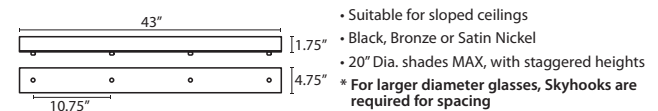

T24V 4 LIGHT BAR CANOPY