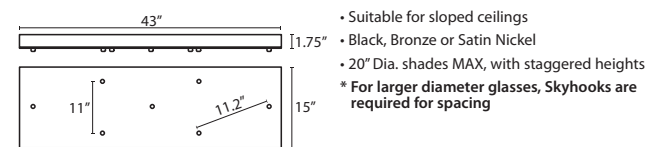

T27V 7 LIGHT BAR CANOPY

HOW TO ORDER A MULTILIGHT FIXTURE

Order your canopy with the selected 12V multi light pendants (indicated by "X" prefix) for the complete fixture:

Example: 1x T23XL-LED-SN (3 Light Large Round LED Canopy)

- 1x X-TERRACL-LED-SN (Terra LED Pendant in Clear Crystals)
- 1x X-TERRACL-LED-SN (Terra LED Pendant in Clear Crystals)
- 1x X-TERRACL-LED-SN (Terra LED Pendant in Clear Crystals)