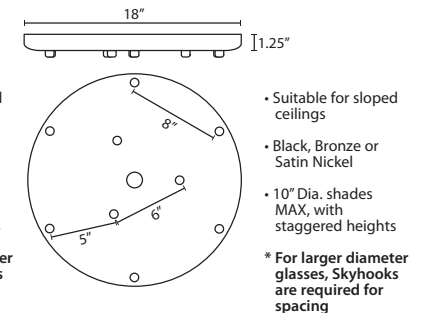

T29X 9 LIGHT ROUND CANOPY

QUICK-CONNECT OPTIONS:

XP PENDANT ELEMENT ONLY

- Pendant Shade and Cord/Socket Set
- 10' Field-adjustable braided coaxial-type cord with a teflon jacket (clear or bronze tint coordinates with metal finish)
- Quick-Connect Jack provided
- Compatible with Besa Canopies and Rail Adapter
- Black, Bronze or Satin Nickel metal finishes

RXP PENDANT + RAIL ADAPTER

1. **READY FOR RAIL**
2. Pendant Shade and Cord/Socket Set, plus Rail Adapter
   - 10' Field-adjustable braided coaxial-type cord with a teflon jacket (clear or bronze tint coordinates with metal finish)
   - Quick-Connect Jack provided
   - Compatible with Besa Monorail System
   - Black, Bronze or Satin Nickel metal finishes

FIXED PENDANT OPTIONS:

1XC 1 LIGHT PENDANT, DOME CANOPY

1. **NO CORD CUTTING REQUIRED**
2. Suitable for use on sloped ceilings
   - 1x electronic 60W dimmable 120V transformer
   - Installs to standard 4" octagonal junction box
   - Black, Bronze or Satin Nickel metal finishes

1XT 1 LIGHT PENDANT, FLAT CANOPY

- Suitable for use on sloped ceilings
- 1x electronic 60W dimmable 120V transformer, fits partially in junction box
- Installs to standard 4" octagonal junction box
- Black, Bronze or Satin Nickel metal finishes

X 1 LIGHT PENDANT FOR MULTIPOINT CANOPIES

- Suitable for use on sloped ceilings
- 1x electronic 60W dimmable 120V transformer, fits partially in junction box
- Installs to standard 4" octagonal junction box
- Black, Bronze or Satin Nickel metal finishes

ADDITIONAL OPTIONS:

277V:
For 277V option, add an "277" to the end of the item number, i.e. 1XT-174352-SN-277.

0-10V Dimming:
For 0-10V Dimming option, add an "DIM010" to the end of the item number, i.e. 1XT-174352-SN-DIM010.

15ft. CORD LENGTH:
For longer 15' cord, add an "L" to the end of the item number, i.e. 1XT-174352-SNL.