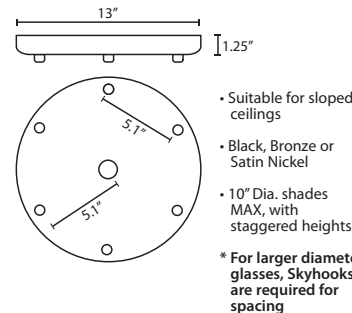

T26X 6 LIGHT ROUND CANOPY