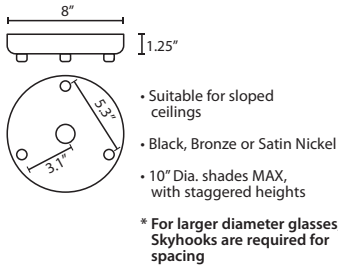

ORDERING:

CONNECTION	GLASS OPTIONS	LAMP OPTIONS	METAL FINISH	OPTIONS
Quick-Connect	TERRACL Clear Crystals	LED 3W LED	BK Black	L 15' cord
XP Jack Only			BR Bronze	277 277V
RXP Rail-Ready			SN Satin Nickel	DIM010 0-10V Dimming

Pendant Fixtures
1XT Flat Canopy

Multi light
X For Multi light Canopy

Ex. 1XT-TERRACL-LED-SN
Terra LED Pendant, Clear Crystal Glass, Satin Nickel Finish

MULTIPOINT CANOPY OPTIONS FOR CORD PENDANTS

T23X 3 LIGHT ROUND CANOPY