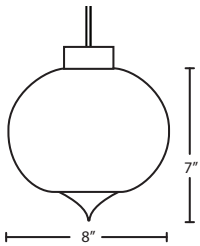

Project Information:

For ordering information, see next page

All dimensions provided are nominal.
Allowance must be made for dimensional tolerance in handcrafted glasses.

REV 9/24