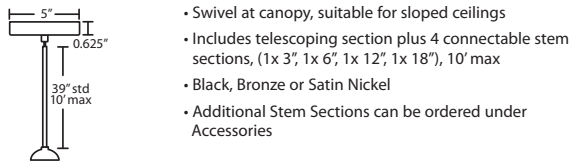

ACCESSORIES:

ADDITIONAL STEM SECTIONS:

Additional connecting stems are available to increase overall length of a Stem Pendant, up to 10' max. Telescoping adjustable section allows up to 3" movement.

T20A-SN, BK or BR	Adj. Section
T203-SN, BK or BR	3" Section
T206-SN, BK or BR	6" Section
T212-SN, BK or BR	12" Section
T218-SN, BK or BR	18" Section

LONGER CORD LENGTHS:

Longer cord length of 15' available. Add an "L" to the end of the item number, i.e. 1JC-169707-SN-L.

LOW WATTAGE LABELING:

Incandescent fixture supplied with 16 watt relamp label. Add an "LW" to the end of the item number, i.e. 1JC-169707-SN-LW.

CORD SLEEVES:

If concealing the cord is desired on a Cord-hung Pendant, order our 0.25" dia. metal sleeves. Each sleeve is 18" long and may be field cut.

T118-BK	Black
T118-BR	Bronze
T118-SN	Satin Nickel

STEMHOOKS:

Suspension hooks allow cord drops to be placed wherever desired. Suitable for sloped ceilings or for greater multilight spacing

T103BK	Black
T103BR	Bronze
T103SN	Satin Nickel