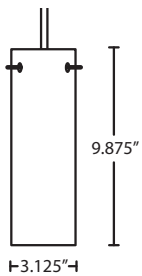

Project Information:

For ordering information, see next page

All dimensions provided are nominal. Allowance must be made for dimensional tolerance in handcrafted glasses.

REV 9/24