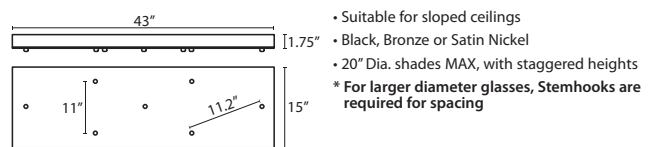

T37V 7 LIGHT BAR CANOPY

HOW TO ORDER A MULTILIGHT FIXTURE

Order your canopy with the selected 120V multi light pendants (indicated by "B" or "J" prefix) for the complete fixture:

Example: 1x T33X-SN (3 Light Round Canopy)

1x J-493019-SN (Stilo 9 Pendant in Carrera)

1x J-493019-SN (Stilo 9 Pendant in Carrera)

1x J-493007-SN (Stilo 9 Pendant in Opal Matte)