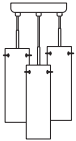

ORDERING:

CONNECTION	SHADE OPTIONS	LAMP OPTIONS	METAL FINISH	OPTIONS
Cord Fixture	493007 Opal Matte	(blank) 40W	BK Black	L 15' cord
1JC 1 Lt. Dome	493019 Carrera	LED* 9W LED 120V, dimmable	BR Bronze	LW Low wattage labeling
1JT 1 Lt. Flat			SN Satin Nickel	
Stem Fixture		*CCT options available (contact factory)		
1TT 1 Lt. Flat				

Multi light Cord Fixture
J For Multi light Canopy

Multilight Canopies Available, see right

Ex. 1JT-493019-SN
Stilo 9 Pendant w/ Carrera Glass,
Satin Nickel Finish, Flat Canopy