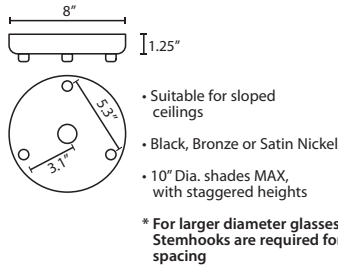

ORDERING:

CONNECTION	SHADE OPTIONS	LAMP OPTIONS	METAL FINISH	OPTIONS
Cord Fixture	493007 Opal Matte	(blank) 40W	BK Black	L 15' cord
1JC 1 Lt. Dome	493019 Carrera	LED* 9W LED 120V, dimmable	BR Bronze	LW Low wattage labeling
1JT 1 Lt. Flat			SN Satin Nickel	
Stem Fixture		*CCT options available (contact factory)		
1TT 1 Lt. Flat				

Multi light Cord Fixture
J For Multi light Canopy

Multilight Canopies Available, see right

Ex. 1JT-493019-SN
Stilo 9 Pendant w/ Carrera Glass,
Satin Nickel Finish, Flat Canopy

MULTIPOINT CANOPY OPTIONS FOR CORD PENDANTS

T33X 3 LIGHT ROUND CANOPY