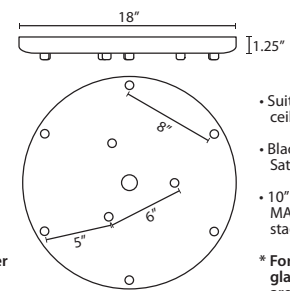

T29X 9 LIGHT ROUND CANOPY

- Suitable for sloped ceilings
- Black, Bronze or Satin Nickel
- 10" Dia. shades MAX, with staggered heights
- For larger diameter glasses, Skyhooks are required for spacing

T23V 3 LIGHT BAR CANOPY

- Suitable for sloped ceilings
- Black, Bronze or Satin Nickel
- 20" Dia. shades MAX, with staggered heights
- For larger diameter glasses, Skyhook are required for spacing