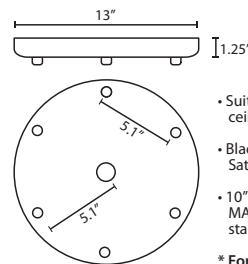

T26X 6 LIGHT ROUND CANOPY

- Suitable for sloped ceilings
- Black, Bronze or Satin Nickel
- 10" Dia. shades MAX, with staggered heights
- For larger diameter glasses, Skyhooks are required for spacing