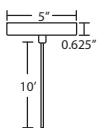

1XT 1 LIGHT PENDANT, FLAT CANOPY

- Suitable for use on sloped ceilings
- 1x electronic 60W dimmable 120V transformer, fits partially in junction box
- Installs to standard 4" octagonal junction box
- Black, Bronze or Satin Nickel metal finishes

X 1 LIGHT PENDANT FOR MULTI-PORT CANOPIES

- Suitable for use on sloped ceilings
- 1x electronic 60W dimmable 120V transformer, fits partially in junction box
- Installs to standard 4" octagonal junction box
- Black, Bronze or Satin Nickel metal finishes

ADDITIONAL OPTIONS:

277V:
For 277V option, add an "277" to the end of the item number,
i.e. 1XT-174352-SN-277.

0-10V Dimming:
For 0-10V Dimming option, add an "DIM010" to the end of the item number,
i.e. 1XT-174352-SN-DIM010.