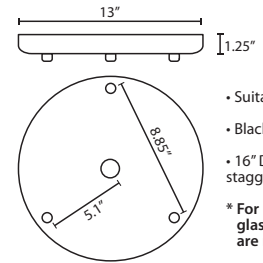

T23XL 3 LIGHT LARGE ROUND CANOPY

- Suitable for sloped ceilings
- Black, Bronze or Satin Nickel
- 16" Dia. shades MAX, with staggered heights
- For larger diameter glasses, Skyhooks are required for spacing