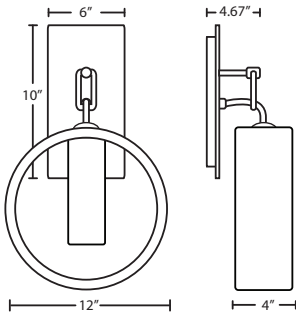

PLATO

WALL PENDANT

location:
DAMP

SPECIFICATIONS:

DESCRIPTION

Wall-mounted cord pendant featuring handcrafted double-glass diffuser..

LAMPING

Standard: 60W E26 base B10, 120V, suitable for dimming, lamp not included.
(Incandescent dimmer is suitable for dimming, not included)

LED: 5W Replaceable source, 120V, CL dimmable, 90+ CRI, 550 lumens, 30,000 hours. Lamp included.

DIFFUSER

Shade shall be handcrafted glass of various decors. 12" Dia.

CONSTRUCTION

Plated steel backplate and cord support arm/loop in Bronze or Satin Nickel.
Adjustable 10' cord provided.

METAL FINISH

Fixture shall be finished in Bronze or Satin Nickel.

MOUNTING

Installs directly to a 4" octagonal outlet box. Wall-mount only.

LABELS

UL or ETL Listed. Suitable for Damp Locations (interior use only).

PLATOCL (CLEAR/OPAL)