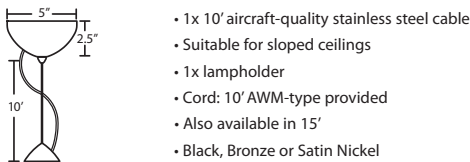

T37V 7 LIGHT BAR CANOPY

PENDANT OPTIONS:

1JT / 1JC / J CORD-HUNG PENDANT

1TT STEM PENDANT

1KX CABLE-HUNG PENDANT

ACCESSORIES:

ADDITIONAL STEM SECTIONS:

Additional connecting stems are available to increase overall length of a Stem Pendant, up to 10' max. Telescoping adjustable section allows up to 3" movement.

T20A-SN, BK or BR	Adj. Section
T203-SN, BK or BR	3" Section
T206-SN, BK or BR	6" Section
T212-SN, BK or BR	12" Section
T218-SN, BK or BR	18" Section

LONGER CORD LENGTHS:

Longer cord length of 15' available. Add an "L" to the end of the item number, i.e. 1JC-169707-SN-L.