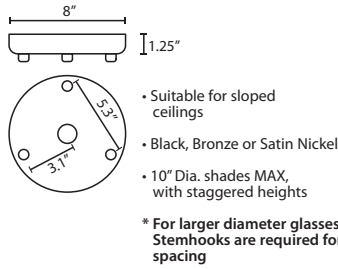

ORDERING:

CONNECTION	SHADE OPTIONS	LAMP OPTIONS	METAL FINISH	OPTIONS
Cord Fixture	464588 12" Clear	(blank) 100W A19	BK Black	L 15' cord
1JC 1 Lt. Dome		EDIL 8W LED	BR Bronze	LW Low wattage
1JT 1 Lt. Flat		Filament	SN Satin Nickel	labeling

Cable Fixture
1KX 1 Lt. Dome

Stem Fixture
1TT 1 Lt. Flat

Multi light Cord Fixture
J For Multi light Canopy

Ex. 1JT-464588-SN
Pinta 12 Pendant w/ Clear Glass,
Satin Nickel Finish, Flat Canopy

MULTIPOINT CANOPY OPTIONS FOR CORD PENDANTS

T33X 3 LIGHT ROUND CANOPY