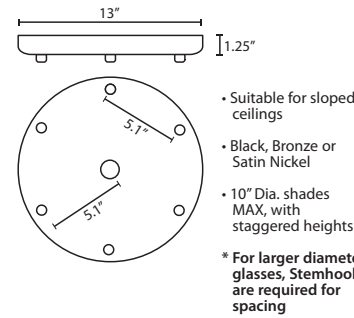

Stem-mount: Includes 4 connectable stem sections (3", 6", 12" and 18" lengths) plus telescoping piece for up to 3" adjustment, 10' max. 5" Dia. canopy (with swivel) and stem sections are plated steel. Black, Bronze or Satin Nickel.

MULTIPOINT CANOPY OPTIONS FOR CORD PENDANTS

T33X 3 LIGHT ROUND CANOPY

T33XL 3 LIGHT LARGE ROUND CANOPY

T36X 6 LIGHT ROUND CANOPY

T39X 9 LIGHT ROUND CANOPY

T38X 8 LIGHT SQUARE CANOPY

T33V 3 LIGHT BAR CANOPY

T34V 4 LIGHT BAR CANOPY

T20A-SN, BK or BR	Adj. Section
T203-SN, BK or BR	3" Section
T206-SN, BK or BR	6" Section
T212-SN, BK or BR	12" Section
T218-SN, BK or BR	18" Section

LONGER CORD LENGTHS:

Longer cord length of 15' available. Add an "L" to the end of the item number, i.e. 1JC-169707-SN-L.