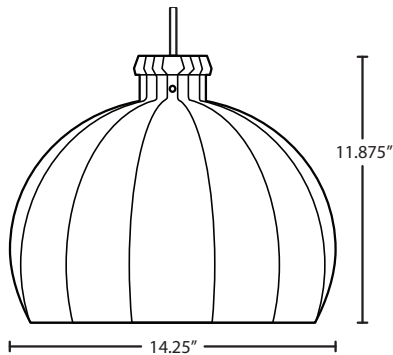

DIFFUSER

Shade shall be handcrafted glass of Clear decor. 14.25" Dia. x 11.875" H

SUSPENSION

Cord-hung: 10' SVT-type cord, complete with 5" decorative sleeve at the socketholder. Jacket coordinates with metal finish. Plated stamped steel construction. Black, Bronze or Satin Nickel. See next page for mulit light options.

Stem-mount: Includes 4 connectable stem sections (3", 6", 12" and 18" lengths) plus telescoping piece for up to 3" adjustment, 10' max. 5" Dia. canopy (with swivel) and stem sections are plated steel. Black, Bronze or Satin Nickel.

*Additional Stem Sections can be ordered under accessories.

MOUNTING

Installs directly to a 4" octagonal or round ceiling box. Suitable for sloped ceilings.

LABELS

UL or ETL Listed. Suitable for Damp Locations (interior use only).

Consult factory concerning lower wattage labeling for energy requirements.

PINTA 12 SHOWN IN CLEAR (464588) SHOWN WITH BLACK CORDSET

Project Information:

For ordering information, see next page

All dimensions provided are nominal. Allowance must be made for dimensional tolerance in handcrafted glasses.