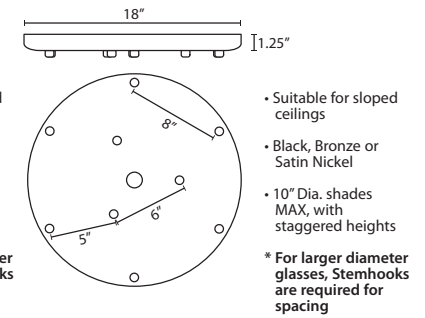

Stem-mount: Includes 4 connectable stem sections (3", 6", 12" and 18" lengths) plus telescoping piece for up to 3" adjustment, 10' max. 5" Dia. canopy (with swivel) and stem sections are plated steel. Black, Bronze or Satin Nickel.

MULTIPOINT CANOPY OPTIONS FOR CORD PENDANTS

T33X 3 LIGHT ROUND CANOPY

T33XL 3 LIGHT LARGE ROUND CANOPY

T36X 6 LIGHT ROUND CANOPY

T39X 9 LIGHT ROUND CANOPY

T38X 8 LIGHT SQUARE CANOPY

T33V 3 LIGHT BAR CANOPY

T34V 4 LIGHT BAR CANOPY

T37V 7 LIGHT BAR CANOPY

PENDANT OPTIONS:

1JT / 1JC / J CORD-HUNG PENDANT

1TT STEM PENDANT

1KX CABLE-HUNG PENDANT

ACCESSORIES:

ADDITIONAL STEM SECTIONS:

Additional connecting stems are available to increase overall length of a Stem Pendant, up to 10' max. Telescoping adjustable section allows up to 3" movement.

T20A-SN, BK or BR	Adj. Section
T203-SN, BK or BR	3" Section
T206-SN, BK or BR	6" Section
T212-SN, BK or BR	12" Section
T218-SN, BK or BR	18" Section

LONGER CORD LENGTHS:

Longer cord length of 15' available. Add an "L" to the end of the item number, i.e. 1JC-169707-SN-L.