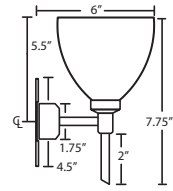

ORDERING:

FIXTURE	SHADE OPTIONS	LAMP OPTIONS	METAL FINISH	OPTIONS
2SW 14.625" Vanity	177907 Opal Matte	(blank) 40W G9 Socket	BR Bronze	SQ Square
3SW 22.5" Vanity	177918 Amber Cloud	LED 5W LED 120V, dimmable	SN Satin Nickel	Canopy
	177919 Carrera			
	177986 Blue Cloud	* LED is replaceable source, 90+ CRI, 3000°K CCT, 450 lumens, 25,000 hours.		
	1779HB Habanero			
	1779HN Honey			
	1779MA Magma			
	1779MG Marble Grigio			
	1779RC Red Cloud			

Ex. 3SW-177919-SN
Mia 3-Light Vanity w/ Carrera Glass Shades, Satin Nickel Finish

Canopy allows direct wiring without outlet box, where armored cable or non-metallic sheathed cable is employed, and the decorative outlet box cover is not required. Orient upward or downward, wall-mount only.

Project Information: