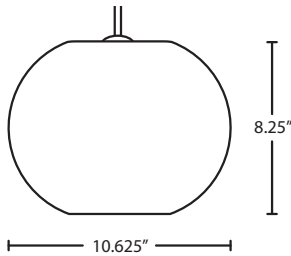

Project Information:

For ordering information, see next page

All dimensions provided are nominal. Allowance must be made for dimensional tolerance in handcrafted glasses.

REV 6/24