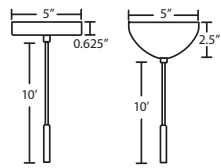

ORDERING:

CONNECTION	SHADE OPTIONS	LAMP OPTIONS	METAL FINISH	OPTIONS
Cord Fixture	477619 Carrera	(blank) 100W A19 Incan	BK Black	L 15' cord
1JC 1 Lt. Dome	477699 Opal-Frost	LED* 9W LED 120V, dimmable	BR Bronze	LW Low wattage labeling
1JT 1 Lt. Flat			SN Satin Nickel	

*CCT options available (contact factory)

Ex. 1JC-477699-SN
Luna Pendant w/ Opal-Frost Glass, Satin Nickel Finish, Flat Canopy

Cable Fixture
1KX 1 Lt. Dome

Stem Fixture
1TT 1 Lt. Flat

Multi light Cord Fixture
J For Multi light Canopy

Multi light Canopies Available, see right

PENDANT OPTIONS:

1JT / 1JC / J CORD-HUNG PENDANT

- Flat (1JT) or Dome (1JC) Canopy styles. Dome style allows adjustment without cutting cord.
- "J" option is pendant less canopy for multiport canopy (options to the right)
- Suitable for sloped ceilings
- Cord: 10' SVT, 5" sleeve at socketholder
- Also available in 15'
- Black, Bronze or Satin Nickel
- Cord Sleeves are available in 18" lengths