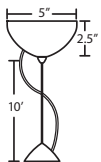

1KX CABLE-HUNG PENDANT

- 1x 10' aircraft-quality stainless steel cable
- Suitable for sloped ceilings
- 1x lampholder
- Cord: 10' AWM-type provided
- Also available in 15'
- Black, Bronze or Satin Nickel

ACCESSORIES:

ADDITIONAL STEM SECTIONS:

Additional connecting stems are available to increase overall length of a Stem Pendant, up to 10' max. Telescoping adjustable section allows up to 3" movement.

T20A-SN, BK or BR	Adj. Section
T203-SN, BK or BR	3" Section
T206-SN, BK or BR	6" Section
T212-SN, BK or BR	12" Section
T218-SN, BK or BR	18" Section

LONGER CORD LENGTHS:

Longer cord length of 15' available. Add an "L" to the end of the item number, i.e. 1JC-169707-SN-L.

LOW WATTAGE LABELING:

Incandescent fixture supplied with 16 watt relamp label. Add an "LW" to the end of the item number, i.e. 1JC-169707-SN-LW.

CORD SLEEVES:

If concealing the cord is desired on a Cord-hung Pendant, order our 0.25" dia. metal sleeves. Each sleeve is 18" long and may be field cut.

T118-BK	Black
T118-BR	Bronze
T118-SN	Satin Nickel

STEMHOOKS:

Suspension hooks allow cord drops to be placed wherever desired. Suitable for sloped ceilings or for greater multi-light spacing

T103BK	Black
T103BR	Bronze
T103SN	Satin Nickel