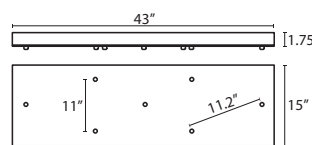

T37V 7 LIGHT BAR CANOPY

- Suitable for sloped ceilings
- Black, Bronze or Satin Nickel
- 20" Dia. shades MAX, with staggered heights
- For larger diameter glasses, Stemhooks are required for spacing

HOW TO ORDER A MULTILIGHT FIXTURE

Order your canopy with the selected 120V multi light pendants (indicated by "B" or "J" prefix) for the complete fixture:

Example: 1x T33X-SN (3 Light Round Canopy)

1x J-477619-SN ((Luna Pendant in Carrera)

1x J-477619-SN ((Luna Pendant in Carrera)

1x J-477699-SN ((Luna Pendant in Opal-Frost)