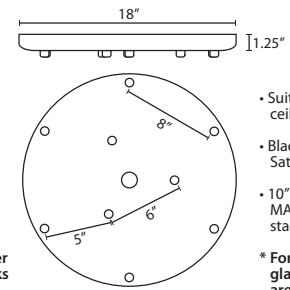

T39X 9 LIGHT ROUND CANOPY

- Suitable for sloped ceilings
- Black, Bronze or Satin Nickel
- 10" Dia. shades MAX, with staggered heights
- For larger diameter glasses, Stemhooks are required for spacing