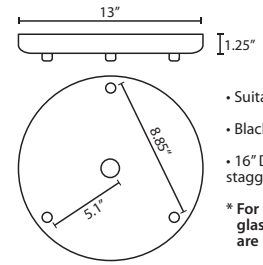

T33XL 3 LIGHT LARGE ROUND CANOPY

- Suitable for sloped ceilings
- Black, Bronze or Satin Nickel
- 16" Dia. shades MAX, with staggered heights
- For larger diameter glasses, Stemhooks are required for spacing