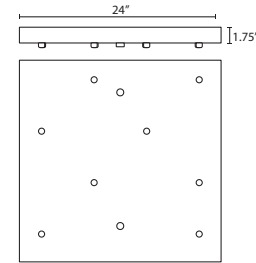

T38X 8 LIGHT SQUARE CANOPY

- Suitable for sloped ceilings
- Black, Bronze or Satin Nickel
- 20" Dia. shades MAX, with staggered heights
- For larger diameter glasses, Stemhooks are required for spacing