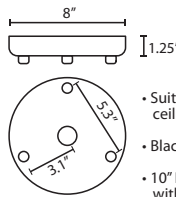

MULTIPOINT CANOPY OPTIONS FOR CORD PENDANTS

T33X 3 LIGHT ROUND CANOPY

- Suitable for sloped ceilings
- Black, Bronze or Satin Nickel
- 10" Dia. shades MAX, with staggered heights
- For larger diameter glasses, Stemhooks are required for spacing