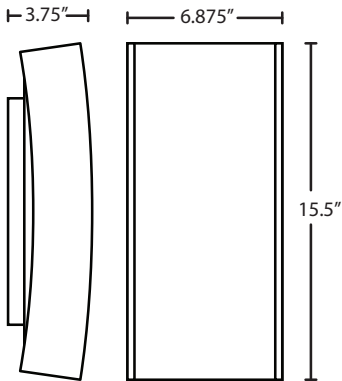

BILLOW 15

SCONCES OUTDOOR

SPECIFICATIONS:

DESCRIPTION

Wall-mounted **ADA-compliant** sconce.

LAMPING

Standard: 2x 60W A15 120V incandescent, lamp not included. Dimmable with standard incandescent dimmer (not included).

LED: 8W Replaceable LED source, 120V, dimmable, 90+ CRI, 3000°K CCT, 800 lumens, 30,000 hours, lamp included.

DIFFUSER

Diffuser shall be glass with painted sides in various decors.

CONSTRUCTION

Stamped aluminum fitter is powder coated. Glass is secured by stainless steel set screws.

MOUNTING

Installs directly to a 4" octagonal outlet box. 75°C supply wire required for incandescent lamping. Fixture is centered on the outlet box. Wall mount only.

LABELS

UL or ETL Listed. Suitable for Wet Locations (interior or exterior use).

ORDERING:

FIXTURE	LAMP OPTIONS	FINISH
BILLOW15 Opal Matte	(blank) 2x 60 A19 Incan LED 2x 8W LED	BK Black BR Bronze SL Silver

Ex. BILLOW15-BK
Billow 15 Outdoor Sconce,
Black

Project Information:

All dimensions provided are nominal. Allowance must be made for dimensional tolerance in handcrafted glasses.

REV 12/18