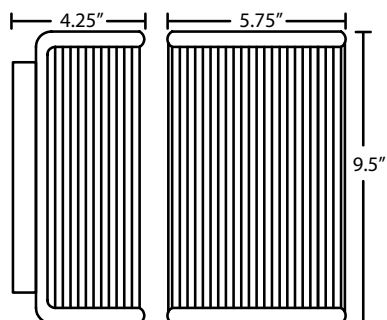

3079:

1x 75W A19 Lamp

ORDERING:

3 0 7 9 | | - | | | - | |

DECOR

- **53** White
- **57** Black
- **98** Bronze

LAMPING

- **(Blank)** 1x 75W A19 (Incan)
- **F1** 1x 18W CFL
- **GU24** 1x GU24, 18W max

OPTIONS

- **FR** Frost