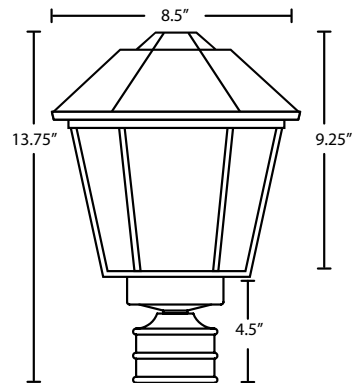

3272 Post Mount:

1x 75W A19 Lamp