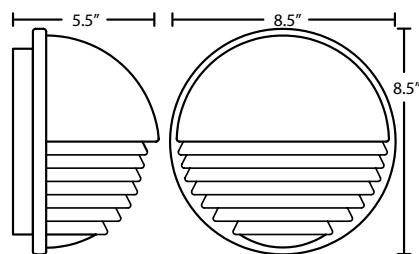

301953
White