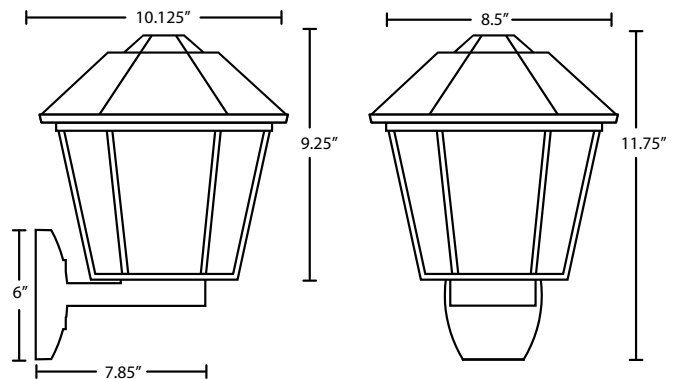

3272 Wall Mount:

1x 75W A19 Lamp

ORDERING:

3 | 2 | 7 | 2 | | - | | | | - | | | | - | | |

DECOR	LAMPING	MOUNTING	OPTIONS
53 White	(Blank) 1x 75W A19 (Incan)	POST Post Fitter	FR Frost
57 Black	F1 1x 18W CFL	WALL Wall Mount Bracket	
98 Bronze	GU24 1x GU24, 18W max