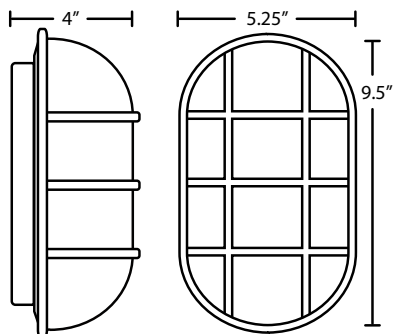

MOUNT: Flush mount stainless steel fitter

STD LAMP: 75W A19 120V, lamp not included.

CFL: 120V, lamp not included, non-dimming.

GU24: 120V, lamp not included.

LOCATION: WET

75°C supply wire required

3961:

1x 75W A19 Lamp