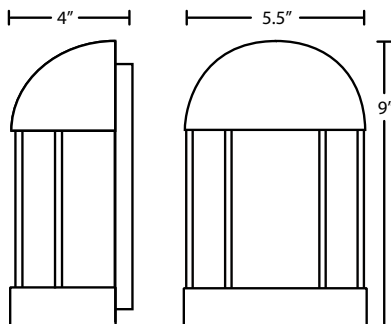

3152:

1x 75W A19 Lamp

ORDERING:

3 | 1 | 5 | 2 | | - | | | | - | |

DECOR

53 White

57 Black

98 Bronze

LAMPING

(Blank) 1x 75W A19 (Incan)

D1 1x 13W CFL

GU24 1x GU24, 13W max

OPTIONS

FR Frost