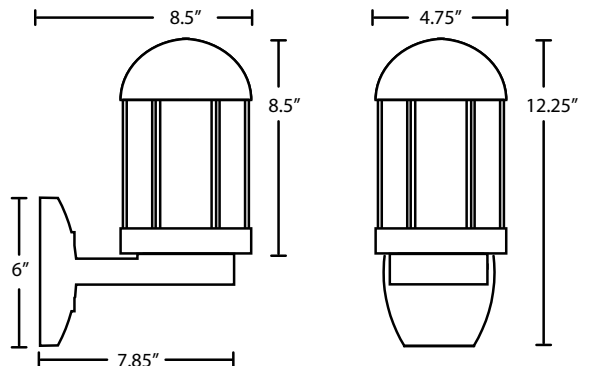

ORDERING:

3	1	5	1	-	-	-	-
DECOR		LAMPING		MOUNTING		OPTIONS	
53	White	(Blank)	1x 75W A19 (Incan)	POST	Post Fitter	FR	Frost
57	Black	F1	1x 18W CFL	WALL	Wall Mount Bracket		
98	Bronze	GU24	1x GU24, 18W max