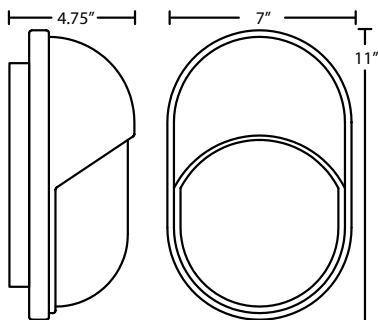

MOUNT: Flush mount stainless steel fitter

STD LAMP: 75W A19 120V, *not included.*

CFL: 120V, *lamp not included, non-dimming.*

GU24: 120V, *lamp not included.*

LOCATION: WET

75°C supply wire required

3091:

1x 75W A19 Lamp