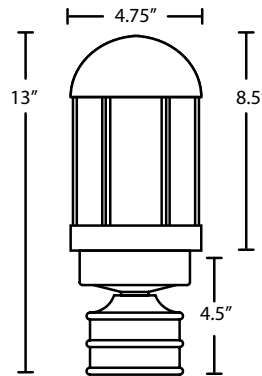

3151 Post Mount:

1x 75W A19 Lamp

3151 Wall Mount:

1x 75W A19 Lamp