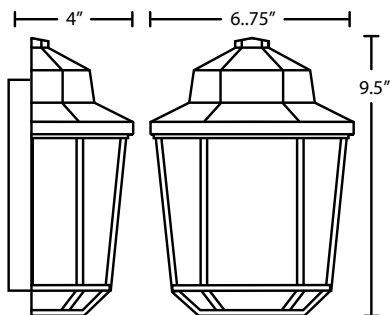

3028:

1x 75W A19 Lamp

ORDERING:

3 0 2 8 | | - | | | - | |

DECOR	LAMPING	OPTIONS
53 White	(Blank) 1x 75W A19 (Incan)	FR Frost
57 Black	D1 1x 13W CFL	
98 Bronze	GU24 1x GU24, 13W max