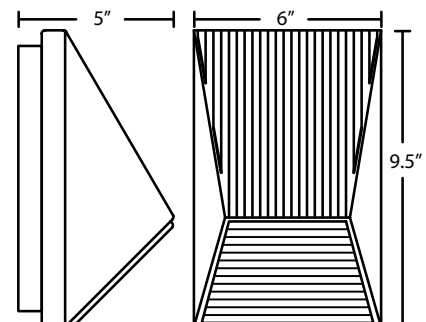

MOUNT: Flush mount stainless steel fitter

STD LAMP: 75W A19 120V, *not included.*

CFL: 120V, *lamp not included, non-dimming.*

GU24: 120V, *lamp not included.*

LOCATION: WET

75°C supply wire required

3092:

1x 75W A19 Lamp