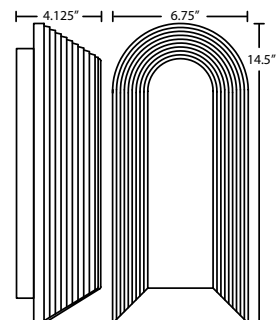

2433:

2x 60W A19 Lamp

243357-FR
Black with Frost option

ORDERING:

2 | 4 | 3 | 3 | | - | | | | - | |

DECOR

53 White
57 Black
98 Bronze

LAMPING

(Blank) 2x 60W A19 (Incan)
D2 2x 13W CFL
GU24 2x GU24, 13W max

OPTIONS

FR Frost