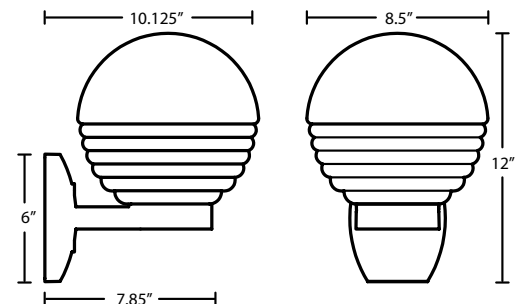

3061 Wall Mount:

1x 75W A19 Lamp

ORDERING:

3	0	6	1	-	-	-	-	
DECOR				LAMPING		MOUNTING		OPTIONS
53	White	(Blank)	1x 75W A19 (Incan)	POST	Post Fitter	FR Frost		
57	Black	F1	1x 18W CFL	WALL	Wall Mount Bracket			
98	Bronze	GU24	1x GU24, 18W max