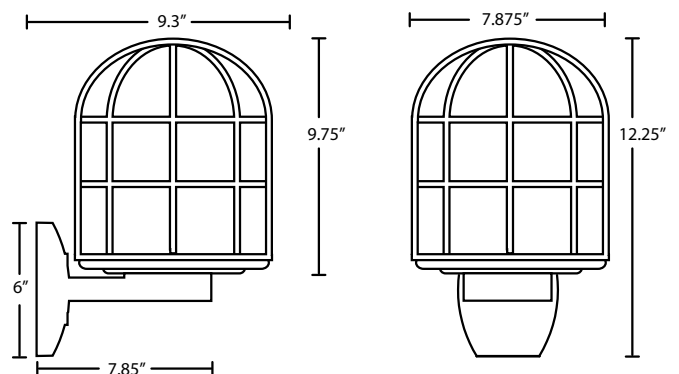

3417 Wall Mount:

1x 75W A19 Lamp

ORDERING:

3 | 4 | 1 | 7 | - | - | - | - | - | -

DECOR	LAMPING	MOUNTING
56 Black/Smoke	(Blank) 1x 75W A19 (Incan)	POST Post Fitter
97 Bronze/Smoke	F1 1x 18W CFL	WALL Wall Mount Bracket
	GU24 1x GU24, 18W max