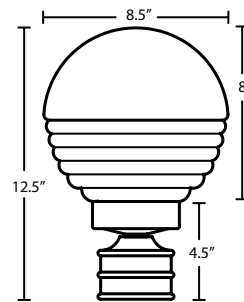

3061 Post Mount:

1x 75W A19 Lamp