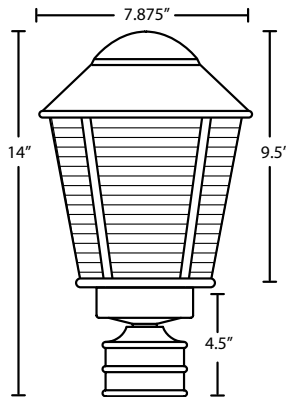

3100 Post Mount:

1x 75W A19 Lamp

3100 Wall Mount:

1x 75W A19 Lamp