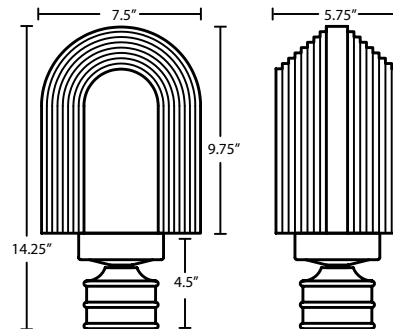

STD LAMP: 75W A19 120V, *lamp not included*.

CFL: 120V, *lamp not included*, non-dimming.

GU24: 120V, *lamp not included*.

LOCATION: WET

75°C supply wire required

3139 Post Mount:

1x 75W A19 Lamp

3139 Wall Mount: