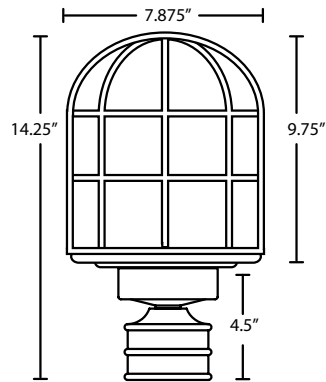

3417 Post Mount:

1x 75W A19 Lamp