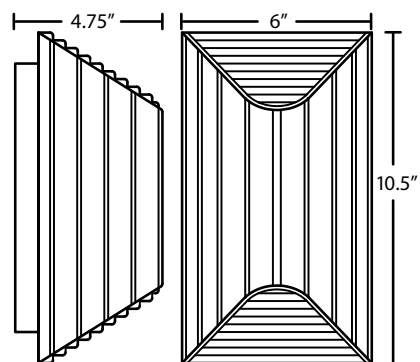

MOUNT: Flush mount stainless steel fitter

STD LAMP: 75W A19 120V, *not included.*

CFL: 120V, *lamp not included, non-dimming.*

GU24: 120V, *lamp not included.*

LOCATION: WET

75°C supply wire required

3083:

1x 75W A19 Lamp