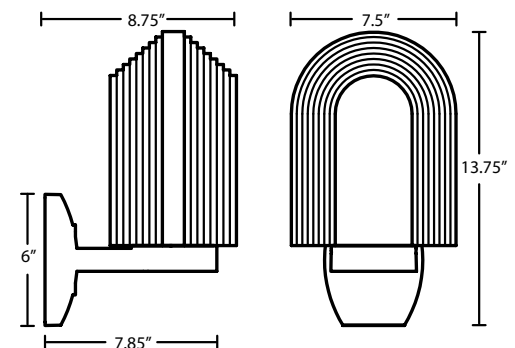

3139 Wall Mount:

1x 75W A19 Lamp

ORDERING:

DECOR	LAMPING	MOUNTING	OPTIONS
53 White	(Blank) 1x 75W A19 (Incan)	POST Post Fitter	FR Frost
57 Black	F1 1x 18W CFL	WALL Wall Mount Bracket	
98 Bronze	GU24 1x GU24, 18W max