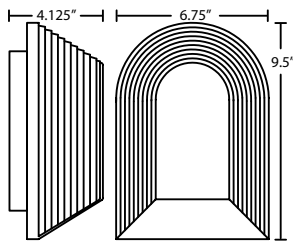

3062 series | wall sconce

DESCRIPTION:

The arched shape of this blown glass is a perfect complement to architectural features of today's buildings. The Black and Bronze finishes are opaque, while the White finish is semi-translucent for increased light output. This is an ideal companion to the larger 2433 series. While suitable for outdoor use, the design of these luminaires easily translates into interior use.

To further enhance the appearance, the inside of the glass may be softly frosted (order with FR option).

MOUNT: Flush mount stainless steel fitter

STD LAMP: 75W A19 120V, lamp not included.

CFL: 120V, lamp not included, non-dimming.

GU24: 120V, lamp not included.

LOCATION: WET

75°C supply wire required

3062:

1x 75W A19 Lamp

306298
Bronze

ORDERING:

3 | 0 | 6 | 2 | | - | | | | - | |

DECOR

53 White
57 Black
98 Bronze

LAMPING

(Blank) 1x 75W A19 (Incan)
F1 1x 18W CFL
GU24 1x GU24, 18W max

OPTIONS

FR Frost

2433 series | wall sconce

DESCRIPTION:

The arched shape of this European blown glass is a perfect complement to architectural features of today's buildings. The Black and Bronze finishes are opaque, while the White finish is semi-translucent for increased light output. While suitable for outdoor use, the design of these luminaires easily translates into interior use.

To further enhance the appearance, the inside of the glass may be softly frosted (order with FR option).

MOUNT: Flush mount stainless steel fitter

STD LAMP: 60W A19 120V, lamp not included.

CFL: 120V, lamp not included, non-dimming.

GU24: 120V, lamp not included.

LOCATION: WET

75°C supply wire required