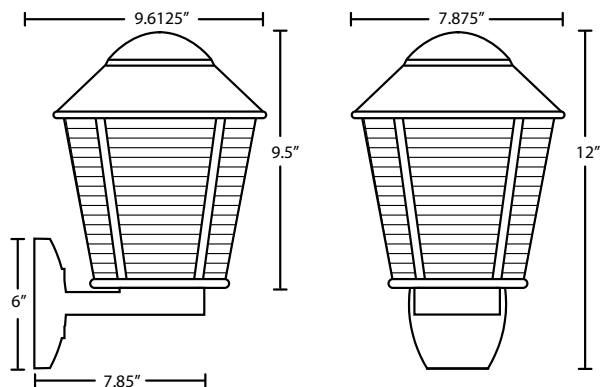

ORDERING:

3	1	0	0	-	-	-	-
DECOR		LAMPING		MOUNTING		OPTIONS	
53	White	(Blank)	1x 75W A19 (Incan)	POST	Post Fitter	FR	Frost
57	Black	F1	1x 18W CFL	WALL	Wall Mount Bracket		
98	Bronze	GU24	1x GU24, 18W max