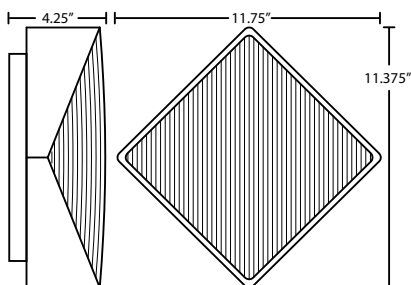

MOUNT: Flush mount stainless steel fitter

STD LAMP: 75W A19 120V, lamp not included.

CFL: 120V, lamp not included (see ordering)

LOCATION: WET

75°C supply wire required

3110:

1x 75W A19 Lamp

311055-FR
Black with frost option