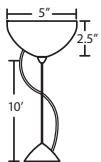

1KX CABLE-HUNG PENDANT

- 1x 10' aircraft-quality stainless steel cable
- Suitable for sloped ceilings
- 1x lampholder
- Cord: 10' AWM-type provided
- Also available in 15'
- Black, Bronze or Satin Nickel

ACCESSORIES:

ADDITIONAL STEM SECTIONS:

Additional connecting stems are available to increase overall length of a Stem Pendant, up to 10' max. Telescoping adjustable section allows up to 3" movement.

T20A-SN, BK or BR	Adj. Section
T203-SN, BK or BR	3" Section
T206-SN, BK or BR	6" Section
T212-SN, BK or BR	12" Section
T218-SN, BK or BR	18" Section

LONGER CORD LENGTHS:

Longer cord length of 15' available. Add an "L" to the end of the item number, i.e. 1JC-169707-SN-L.

LOW WATTAGE LABELING:

Incandescent fixture supplied with 16 watt relamp label. Add an "LW" to the end of the item number, i.e. 1JC-169707-SN-LW.

CORD SLEEVES:

If concealing the cord is desired on a Cord-hung Pendant, order our 0.25" dia. metal sleeves. Each sleeve is 18" long and may be field cut.

T118-BK	Black
T118-BR	Bronze
T118-SN	Satin Nickel

STEMHOOKS:

Suspension hooks allow cord drops to be placed wherever desired. Suitable for sloped ceilings or for greater multi-light spacing

T103BK	Black
T103BR	Bronze
T103SN	Satin Nickel

HOW TO ORDER A MULTILIGHT FIXTURE

Order your canopy with the selected 120V multi light pendants (indicated by "B" or "J" prefix) for the complete fixture:

Example: 1x T33X-SN (3 Light Round Canopy)

1x J-462702-SN (Wave 10 Pendant in Smoke)

1x J-462761-SN (Wave 10 Pendant in Clear)

1x J-462782-SN (Wave 10 Pendant in Amber)