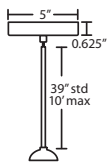

1TT STEM PENDANT

- Swivel at canopy, suitable for sloped ceilings
- Includes telescoping section plus 4 connectable stem sections, (1x 3", 1x 6", 1x 12", 1x 18"), 10' max
- Black, Bronze or Satin Nickel
- Additional Stem Sections can be ordered under Accessories