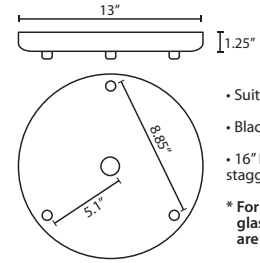

T33XL 3 LIGHT LARGE ROUND CANOPY

- Suitable for sloped ceilings
- Black, Bronze or Satin Nickel
- 16" Dia. shades MAX, with staggered heights
- For larger diameter glasses, Stemhooks are required for spacing