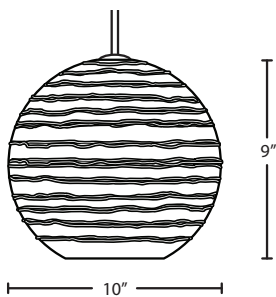

WAVE 10

120V PENDANTS

SPECIFICATIONS:

DESCRIPTION

The Wave is a globe-shaped clear European glass, with a romantic wrap of glass rope that spirals around the exterior.

LAMPING

Standard: 60W A19 120V incandescent, lamp not included. Dimmable with standard incandescent dimmer (not included).

LED Filament: 8W Replaceable A19 LED Filament lamp, 120V, dimmable, 80+ CRI, 3000°K CCT, 800 lumens, 25,000 hours, lamp included.

DIFFUSER

Shade shall be handcrafted glass of various decors. 10" Dia. x 9" H

Opening sizes: 42mm (top), 132mm min. (bottom)

SUSPENSION

Cord-hung: 10' SVT-type cord, complete with 5" decorative sleeve at the socketholder. Jacket coordinates with metal finish. Plated stamped steel construction. Black, Bronze or Satin Nickel. See next page for multilight options.

Cable-hung: 1x 10' aircraft-quality stainless steel cable support with 10' AWM-type cord. Jacket coordinates with metal finish. 5" Dia. dome canopy is plated stamped steel. Black, Bronze or Satin Nickel.

Stem-mount: Includes 4 connectable stem sections (3", 6", 12" and 18" lengths) plus telescoping piece for up to 3" adjustment, 10' max. 5" Dia. canopy (with swivel) and stem sections are plated steel. Black, Bronze or Satin Nickel.

*Additional Stem Sections can be ordered under accessories.

MOUNTING

Installs directly to a 4" octagonal or round ceiling box. Suitable for sloped ceilings.

LABELS

UL or ETL Listed. Suitable for Damp Locations (interior use only).

Consult factory concerning lower wattage labeling for energy requirements.

462761
CLEAR

Project Information:

For ordering information, see next page

All dimensions provided are nominal. Allowance must be made for dimensional tolerance in handcrafted glasses.

REV 6/24