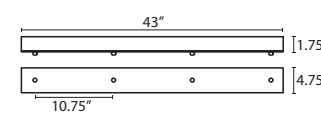

T34V 4 LIGHT BAR CANOPY

- Suitable for sloped ceilings
- Black, Bronze or Satin Nickel
- 20" Dia. shades MAX, with staggered heights
- For larger diameter glasses, Stemhooks are required for spacing