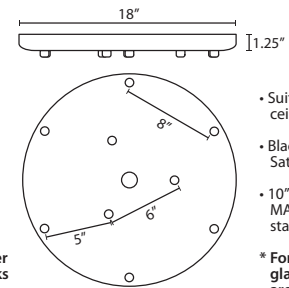

T39X 9 LIGHT ROUND CANOPY

- Suitable for sloped ceilings
- Black, Bronze or Satin Nickel
- 10" Dia. shades MAX, with staggered heights
- For larger diameter glasses, Stemhooks are required for spacing