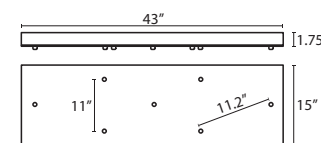

T37V 7 LIGHT BAR CANOPY

- Suitable for sloped ceilings
- Black, Bronze or Satin Nickel
- 20" Dia. shades MAX, with staggered heights
- For larger diameter glasses, Stemhooks are required for spacing