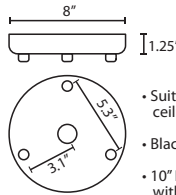

ORDERING:

CONNECTION	- SHADE OPTIONS -	LAMP OPTIONS	- METAL FINISH -	OPTIONS
Cord Fixture	462702 Smoke	(blank) 60W A19	BK Black	L 15' cord
1JC 1 Lt. Dome	462761 Clear	EDIL 8W LED	BR Bronze	LW Low wattage
1JT 1 Lt. Flat	462782 Amber	Filament	SN Satin Nickel	labeling

Cable Fixture
1KX 1 Lt. Dome

Stem Fixture
1TT 1 Lt. Flat

Multi light Cord Fixture
J For Multi light Canopy

Ex. 1JT-462702-SN
Wave 10 Pendant w/ Smoke Glass,
Satin Nickel Finish, Flat Canopy

MULTIPOINT CANOPY OPTIONS FOR CORD PENDANTS

T33X 3 LIGHT ROUND CANOPY

- Suitable for sloped ceilings
- Black, Bronze or Satin Nickel
- 10" Dia. shades MAX, with staggered heights
- For larger diameter glasses, Stemhooks are required for spacing