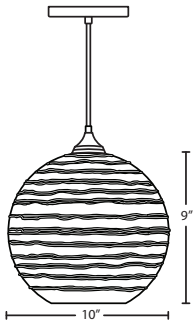

WAVE 10

120V OUTDOOR PENDANTS

location:
DAMP

SPECIFICATIONS:

DESCRIPTION

The Wave is a globe-shaped clear European glass, with a romantic wrap of glass rope that spirals around the exterior.

LAMPING

Standard: 60W A19 120V Medium base, lamp not included. Dimmable with standard incandescent dimmer (not included).

Opening sizes: 42mm (top), 132mm min. (bottom)

SUSPENSION

Cord-hung: 10' SVT-type cord. Jacket coordinates with metal finish. Plated stamped steel construction. Black finish.

Stem-mount: Includes 18" field cuttable rigid sleeve and swivel and canopy. Black finish. *Additional Stem Sections can be ordered under accessories.

MOUNTING

Installs directly to a 4" octagonal or round ceiling box. Suitable for sloped ceilings.

LABELS

UL or ETL Listed. Suitable for Damp Locations (exterior use under covered ceiling only).

WAVE 10 SHOWN IN SMOKE (462702) & CLEAR (462761)

462782
AMBER

Project Information:

For ordering information, see next page

All dimensions provided are nominal.
Allowance must be made for dimensional tolerance in handcrafted glasses.

REV 9/24

ORDERING:

CONNECTION	SHADE OPTIONS	LAMP OPTIONS	METAL FINISH	OPTIONS
Cord Fixture	462702 Smoke	(blank) E26 base	BK Black	ST Stem
OP 1 Lt.	462761 Clear	EDIL 8W LED		Mount
Outdoor	462782 Amber	Filament		Kit, 18"