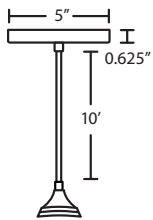

ORDERING:

CONNECTION	SHADE OPTIONS	LAMP OPTIONS	METAL FINISH	OPTIONS
Cord Fixture	462702 Smoke	(blank) E26 base	BK Black	ST Stem
OP 1 Lt.	462761 Clear	EDIL 8W LED		Mount
Outdoor	462782 Amber	Filament		Kit, 18"

*Additional interlocking 18" Sleeve (ST18-BK)   **Ex. OP-462702-BK**
Wave 10 Outdoor Pendant w/ Smoke Glass Shade, Black Finish, Flat Canopy

OUTDOOR PENDANT OPTIONS:

OP OUTDOOR CORD-HUNG PENDANT

- *For usage under covered ceiling*
- Flat (OP) Canopy style
- Suitable for sloped ceilings
- Cord: 10' Black SVT
- Also available in 15'
- Black finish
- Stem Mount Kit are available in 18" lengths

ACCESSORIES:

ADDITIONAL INTERLOCKING 18" SLEEVE:

If concealing the cord is desired on a Cord-hung Pendant, order our 0.25" dia. metal sleeves. Each sleeve is 18" long and may be field cut.

ST18-BK Black 18" Interlocking Sleeve