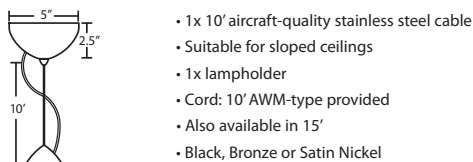

T37V 7 LIGHT BAR CANOPY

PENDANT OPTIONS:

1JT / 1JC / J CORD-HUNG PENDANT

1TT STEM PENDANT

1KX CABLE-HUNG PENDANT

ACCESSORIES:

ADDITIONAL STEM SECTIONS:

Additional connecting stems are available to increase overall length of a Stem Pendant, up to 10' max. Telescoping adjustable section allows up to 3" movement.

T20A-SN, BK or BR	Adj. Section
T203-SN, BK or BR	3" Section
T206-SN, BK or BR	6" Section
T212-SN, BK or BR	12" Section
T218-SN, BK or BR	18" Section

LONGER CORD LENGTHS:

Longer cord length of 15' available. Add an "L" to the end of the item number, i.e. 1JC-169707-SN-L.