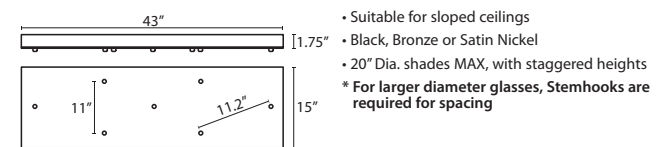

T37V 7 LIGHT BAR CANOPY