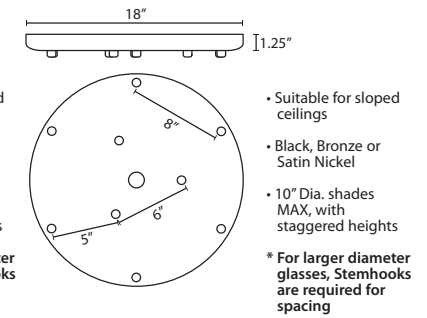

MULTIPOINT CANOPY OPTIONS FOR CORD PENDANTS

T33X 3 LIGHT ROUND CANOPY

T33XL 3 LIGHT LARGE ROUND CANOPY

T36X 6 LIGHT ROUND CANOPY

T39X 9 LIGHT ROUND CANOPY

T38X 8 LIGHT SQUARE CANOPY

T33V 3 LIGHT BAR CANOPY

T34V 4 LIGHT BAR CANOPY

T20A-SN, BK or BR	Adj. Section
T203-SN, BK or BR	3" Section
T206-SN, BK or BR	6" Section
T212-SN, BK or BR	12" Section
T218-SN, BK or BR	18" Section

LONGER CORD LENGTHS:

Longer cord length of 15' available. Add an "L" to the end of the item number, i.e. 1JC-169707-SN-L.