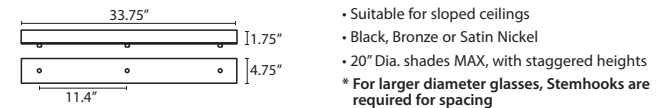

T33V 3 LIGHT BAR CANOPY