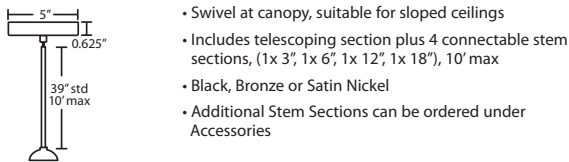

T37V 7 LIGHT BAR CANOPY

PENDANT OPTIONS:

1JT / 1JC / J CORD-HUNG PENDANT

1TT STEM PENDANT

1KX CABLE-HUNG PENDANT

ACCESSORIES:

ADDITIONAL STEM SECTIONS:

Additional connecting stems are available to increase overall length of a Stem Pendant, up to 10' max. Telescoping adjustable section allows up to 3" movement.

T20A-SN, BK or BR	Adj. Section
T203-SN, BK or BR	3" Section
T206-SN, BK or BR	6" Section
T212-SN, BK or BR	12" Section
T218-SN, BK or BR	18" Section

LONGER CORD LENGTHS:

Longer cord length of 15' available. Add an "L" to the end of the item number, i.e. 1JC-169707-SN-L.