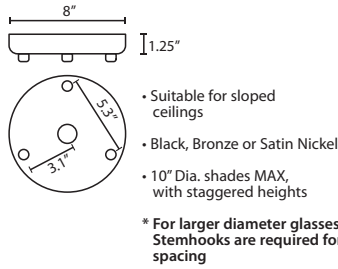

ORDERING:

CONNECTION	SHADE OPTIONS	LAMP OPTIONS	METAL FINISH	OPTIONS
Cord Fixture	489707 14" Opal Matte	(blank) 100W A19 120V	BK Black	L 15' cord
1JC 1 Lt. Dome	489719 14" Carrera	LED* 9W LED 120V, dimmable	BR Bronze	LW Low wattage labeling
1JT 1 Lt. Flat	412707 18" Opal Matte		SN Satin Nickel	
	412719 18" Carrera			

Cable Fixture
1KX 1 Lt. Dome

Stem Fixture
1TT 1 Lt. Flat

Multi light Cord Fixture
J For Multi light Canopy

Multi light Canopies Available, see right

*CCT options available (contact factory)

Ex. 1JT-489707-SN
Suzi Pendant w/ Opal Matte Glass, Satin Nickel Finish, Flat Canopy

MULTIPOINT CANOPY OPTIONS FOR CORD PENDANTS

T33X 3 LIGHT ROUND CANOPY