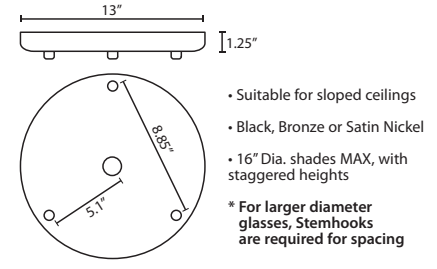

T33XL 3 LIGHT LARGE ROUND CANOPY