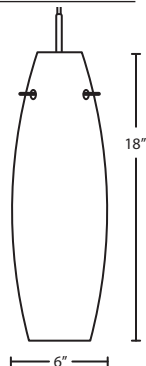

**Stem-mount:** Includes 4 connectable stem sections (3", 6", 12" and 18" lengths) plus telescoping piece for up to 3" adjustment, 10' max. 5" Dia. canopy (with swivel) and stem sections are plated steel. Black, Bronze or Satin Nickel.  
\*Additional Stem Sections can be ordered under accessories.

Suzi 14: #4897

Suzi 18: #4127

Project Information:

**For ordering information, see next page**

All dimensions provided are nominal. Allowance must be made for dimensional tolerance in handcrafted glasses.