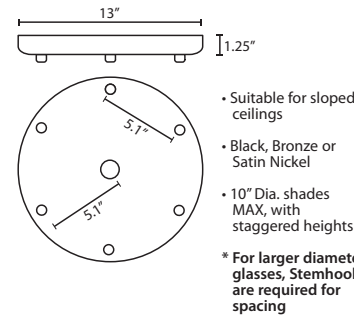

MULTIPOINT CANOPY OPTIONS FOR CORD PENDANTS

T33X 3 LIGHT ROUND CANOPY

T33XL 3 LIGHT LARGE ROUND CANOPY

T36X 6 LIGHT ROUND CANOPY

T39X 9 LIGHT ROUND CANOPY

T38X 8 LIGHT SQUARE CANOPY

T33V 3 LIGHT BAR CANOPY

T34V 4 LIGHT BAR CANOPY

T20A-SN, BK or BR	Adj. Section
T203-SN, BK or BR	3" Section
T206-SN, BK or BR	6" Section
T212-SN, BK or BR	12" Section
T218-SN, BK or BR	18" Section

LONGER CORD LENGTHS:

Longer cord length of 15' available. Add an "L" to the end of the item number, i.e. 1JC-169707-SN-L.