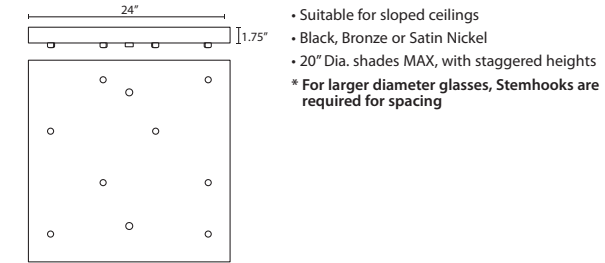

MULTIPOINT CANOPY OPTIONS FOR CORD PENDANTS

T33X 3 LIGHT ROUND CANOPY

T33XL 3 LIGHT LARGE ROUND CANOPY

T36X 6 LIGHT ROUND CANOPY

T39X 9 LIGHT ROUND CANOPY

T38X 8 LIGHT SQUARE CANOPY

T33V 3 LIGHT BAR CANOPY

T34V 4 LIGHT BAR CANOPY