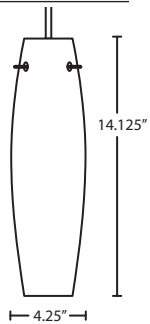

**Stem-mount:** Includes 4 connectable stem sections (3", 6", 12" and 18" lengths) plus telescoping piece for up to 3" adjustment, 10' max. 5" Dia. canopy (with swivel) and stem sections are plated steel. Black, Bronze or Satin Nickel.  
\*Additional Stem Sections can be ordered under accessories.

Suzi 14: #4897

Suzi 18: #4127

Project Information:

**For ordering information, see next page**

All dimensions provided are nominal. Allowance must be made for dimensional tolerance in handcrafted glasses.