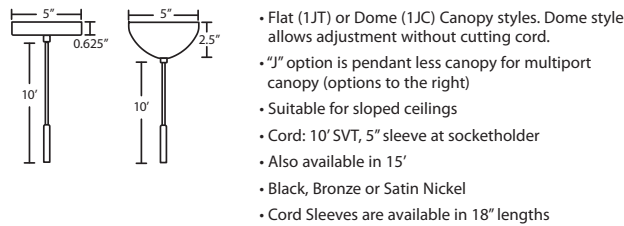

PENDANT OPTIONS:

1JT / 1JC / J CORD-HUNG PENDANT

1TT STEM PENDANT