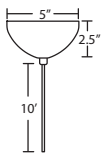

FIXED PENDANT OPTIONS:

1XC 1 LIGHT PENDANT, DOME CANOPY

1. **NO CORD CUTTING REQUIRED**
2. Suitable for use on sloped ceilings
   - 1x electronic 60W dimmable 120V transformer
   - Installs to standard 4" octagonal junction box
   - Black, Bronze or Satin Nickel metal finishes