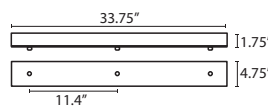

T23V 3 LIGHT BAR CANOPY

- Suitable for sloped ceilings
- Black, Bronze or Satin Nickel
- 20" Dia. shades MAX, with staggered heights
- For larger diameter glasses, Skyhooks are required for spacing