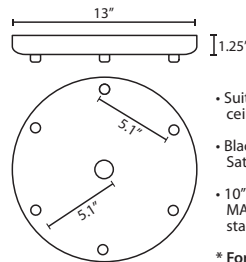

T26X 6 LIGHT ROUND CANOPY

- Suitable for sloped ceilings
- Black, Bronze or Satin Nickel
- 10" Dia. shades MAX, with staggered heights
- For larger diameter glasses, Skyhooks are required for spacing