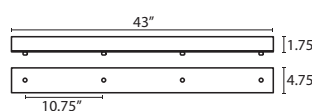

T24V 4 LIGHT BAR CANOPY

- Suitable for sloped ceilings
- Black, Bronze or Satin Nickel
- 20" Dia. shades MAX, with staggered heights
- For larger diameter glasses, Skyhooks are required for spacing