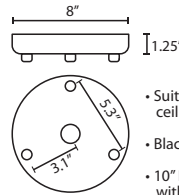

MULTIPOINT CANOPY OPTIONS FOR CORD PENDANTS

T23X 3 LIGHT ROUND CANOPY

- Suitable for sloped ceilings
- Black, Bronze or Satin Nickel
- 10" Dia. shades MAX, with staggered heights
- For larger diameter glasses, Skyhooks are required for spacing