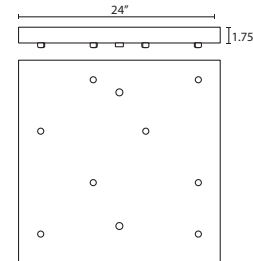

T28S 8 LIGHT SQUARE CANOPY

- Suitable for sloped ceilings
- Black, Bronze or Satin Nickel
- 20" Dia. shades MAX, with staggered heights
- For larger diameter glasses, Skyhooks are required for spacing