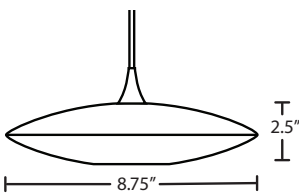

SPAZIO

12V MINI PENDANTS

location:
DRY

SPECIFICATIONS:

DESCRIPTION

Low voltage mini pendant with handcrafted glass.

LAMPING

Standard: 50W MAX GY6.35 base, T-shape lamp. Dimmable with ELV Dimmer (not included).

LED: 5W Replaceable 12V LED, dimmable, 90+ CRI, 3000°K CCT, 550 lumens, 25,000 hours. Lamp included. Dimmable with ELV Dimmer (not included).

DIFFUSER

Shade shall be made of handcrafted glass in various decors. 8.75" Dia. x 2.5" H

Opening sizes: 24mm top.

CORD

Standard cord is 10' field-adjustable coaxial type with teflon jacket and decorative sleeve at the socketholder. Jacket tint coordinates with metal finish. Cords also available in 15' lengths.

STANDARD PENDANT (1XC, 1XT, X)

Mini pendant comes complete with either dome-style or flat-style canopy. See next page for multi light options with "X" prefix.

QUICK-CONNECT OPTION (XP, RXP)

Quick-Connect Jack is compatible with Besa Rail Adapter.

METAL FINISH

Glass retainer hardware, sleeve and Quick-Connect Jack and/or canopies are finished in either Black, Bronze or Satin Nickel.

MOUNTING

Installs directly to a 4" octagonal ceiling box. Suitable for sloped ceilings.

LABELS

UL or ETL Listed. Suitable for Dry Locations (interior use only).

Project Information:

For ordering information, see next page

All dimensions provided are nominal.
Allowance must be made for dimensional tolerance in handcrafted glasses.

REV 4/23