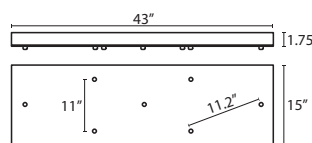

T27V 7 LIGHT BAR CANOPY

- Suitable for sloped ceilings
- Black, Bronze or Satin Nickel
- 20" Dia. shades MAX, with staggered heights
- For larger diameter glasses, Skyhooks are required for spacing

HOW TO ORDER A MULTILIGHT FIXTURE

Order your canopy with the selected 12V multi light pendants (indicated by "X" prefix) for the complete fixture:

Example: 1x T23XL-LED-SN (3 Light Large Round LED Canopy)

1x X-6294BL-SN (Spazio Pendant in Blue/Frost)

1x X-6294RD-SN (Spazio Pendant in Red/Frost)

1x X-629406-SN (Spazio Pendant in Opal Glossy)