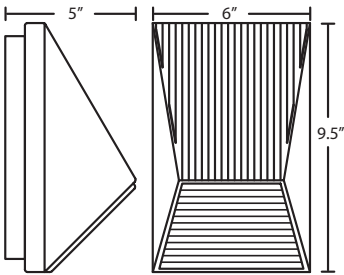

SPA

SCONCES OUTDOOR

location:
WET

SPECIFICATIONS:

DESCRIPTION

Experience the allure of our Pulse luminaire, which boasts a hand-painted European glass diffuser. The luminaire is skillfully crafted with a semi-translucent white finish or opaque black or bronze finish, enhancing its light output and creating a captivating glow.

LAMPING

Standard: 75W A19 120V, lamps not included.

LED: 7W Replaceable LED source, 120V, dimmable, 80+ CRI, 3000°K CCT, 800 lumens, 15,000 hours, lamp included.

DIFFUSER

Glass diffuser is molded glass in Black or Bronze finish. 6" W x 9.5" H x 5" D.

CONSTRUCTION

Stamped Stainless steel fitter. Glass is secured by stainless steel set screws.

MOUNTING

Installs directly to a 4" octagonal outlet box, centered on fixture. 75°C supply wire required for incandescent lamping.

LABELS

UL or ETL Listed. Suitable for Wet Locations. May be used in Interior or Exterior applications.

SPA-BR
Bronze/Clear