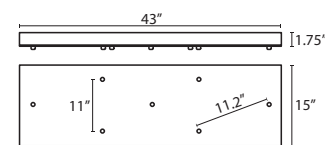

T27V 7 LIGHT BAR CANOPY

- Suitable for sloped ceilings
- Black, Bronze or Satin Nickel
- 20" Dia. shades MAX, with staggered heights
- For larger diameter glasses, Skyhooks are required for spacing

HOW TO ORDER A MULTILIGHT FIXTURE

Order your canopy with the selected 12V multi light pendants (indicated by "X" prefix) for the complete fixture:

Example: 1x T23XL-LED-SN (3 Light Large Round LED Canopy)

1x X-6524ES-SN (Scope Pendant in Smoke/Frost)

1x X-6524ES-SN (Scope Pendant in Smoke/Frost)

1x X-6524ES-SN (Scope Pendant in Smoke/Frost)