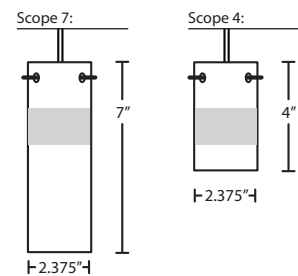

SCOPE

12V MINI PENDANTS

location:
DRY

SPECIFICATIONS:

DESCRIPTION

Scope is a compact cylinder of handcrafted glass, that demonstrates contemporary sensibilities.

LAMPING

Standard: 35W MAX GY6.35 base, MR126 shape lamp. Dimmable with ELV Dimmer (not included).

LED: 9W Replaceable 12V LED MR16 with backlight, dimmable, 90+ CRI, 3000°K CCT, 525 lumens, 25,000 hours. Dimmable with ELV Dimmer (not included).

DIFFUSER

Shade shall be handcrafted glass of various decors.

Scope 4: 2.375" Dia. x 4" H

Scope 7: 2.375" Dia. x 7" H

Opening sizes: 3x5mm.

CORD

Standard cord is 10' field-adjustable coaxial type with teflon jacket and decorative sleeve at the socketholder. Jacket tint coordinates with metal finish. Cords also available in 15' lengths.

STANDARD PENDANT (1XC, 1XT, X)

Mini pendant comes complete with either dome-style or flat-style canopy. See next page for multi light options with "X" prefix.

QUICK-CONNECT OPTION (XP, RXP)

Quick-Connect Jack is compatible with Besa Rail Adapter.

METAL FINISH

Glass retainer hardware, sleeve and Quick-Connect Jack and/or canopies are finished in either Black, Bronze or Satin Nickel.

MOUNTING

Installs directly to a 4" octagonal ceiling box. Suitable for sloped ceilings.

LABELS

UL or ETL Listed. Suitable for Dry Locations (interior use only).