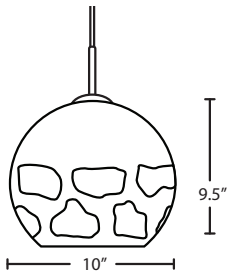

ROCKY

120V PENDANTS

location:
DAMP

SPECIFICATIONS:

DESCRIPTION

The Rocky Pendant features a unique European globe shade that melds the beauty of shimmering glass with the visual advantages of cut metal, which results in a compelling optical display in a smartly modern design.

LAMPING

Standard: 60W Medium-based 120V, lamp not included. Dimmable with standard incandescent dimmer (not included).

LED: 9W Replaceable source, 120V, CL dimmable, 90+ CRI, 3000°K CCT, 800 lumens, 30,000 hours. Lamp included. (Standard CCT is 3000K, 3500K and 4000K are also available)

DIFFUSER

Shade shall be handcrafted glass of various decors. 10" Dia. x 9.5" H

SUSPENSION

Cord-hung: 10' SVT-type cord, complete with 5" decorative sleeve at the socketholder. Jacket coordinates with metal finish. Plated stamped steel construction. Black, Bronze or Satin Nickel. See next page for mult light options.

Stem-mount: Includes 4 connectable stem sections (3", 6", 12" and 18" lengths) plus telescoping piece for up to 3" adjustment, 10' max. 5" Dia. canopy (with swivel) and stem sections are plated steel. Black, Bronze or Satin Nickel.

*Additional Stem Sections can be ordered under accessories.

MOUNTING

Installs directly to a 4" octagonal or round ceiling box. Suitable for sloped ceilings.

LABELS

UL or ETL Listed. Suitable for Damp Locations (interior use only).

Consult factory concerning lower wattage labeling for energy requirements.

Project Information:

For ordering information, see next page

All dimensions provided are nominal.
Allowance must be made for dimensional tolerance in handcrafted glasses.

REV 6/24