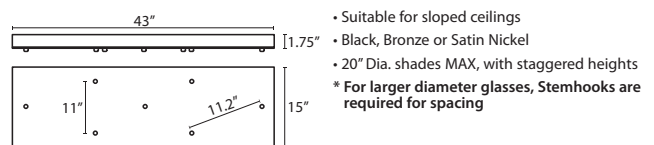

T37V 7 LIGHT BAR CANOPY

HOW TO ORDER A MULTILIGHT FIXTURE

Order your canopy with the selected 120V multi light pendants (indicated by "B" or "J" prefix) for the complete fixture:

Example: 1x T33X-SN (3 Light Round Canopy)

- 1x J-ROCKYCP-SN (Rocky Pendant in Copper)
- 1x J-ROCKYCP-SN (Rocky Pendant in Copper)
- 1x J-ROCKYCP-SN (Rocky Pendant in Copper)