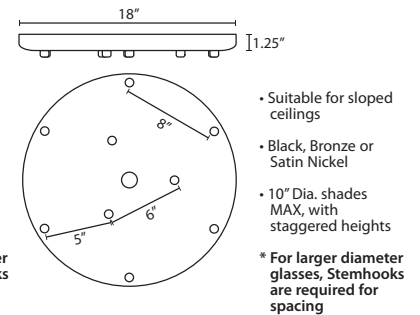

Stem-mount: Includes 4 connectable stem sections (3", 6", 12" and 18" lengths) plus telescoping piece for up to 3" adjustment, 10' max. 5" Dia. canopy (with swivel) and stem sections are plated steel. Black, Bronze or Satin Nickel.

MULTIPOINT CANOPY OPTIONS FOR CORD PENDANTS

T33X 3 LIGHT ROUND CANOPY

T33XL 3 LIGHT LARGE ROUND CANOPY

T36X 6 LIGHT ROUND CANOPY

T39X 9 LIGHT ROUND CANOPY

PENDANT OPTIONS:

1JT / 1JC / J CORD-HUNG PENDANT

1TT STEM PENDANT

ACCESSORIES:

ADDITIONAL STEM SECTIONS:

Additional connecting stems are available to increase overall length of a Stem Pendant, up to 10' max. Telescoping adjustable section allows up to 3" movement.

T20A-SN, BK or BR	Adj. Section
T203-SN, BK or BR	3" Section
T206-SN, BK or BR	6" Section
T212-SN, BK or BR	12" Section
T218-SN, BK or BR	18" Section