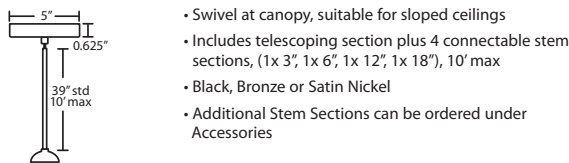

ACCESSORIES:

ADDITIONAL STEM SECTIONS:

Additional connecting stems are available to increase overall length of a Stem Pendant, up to 10' max. Telescoping adjustable section allows up to 3" movement.

T20A-SN, BK or BR	Adj. Section
T203-SN, BK or BR	3" Section
T206-SN, BK or BR	6" Section
T212-SN, BK or BR	12" Section
T218-SN, BK or BR	18" Section