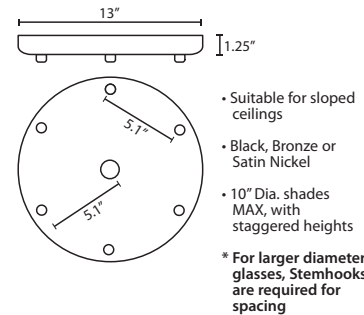

Stem-mount: Includes 4 connectable stem sections (3", 6", 12" and 18" lengths) plus telescoping piece for up to 3" adjustment, 10' max. 5" Dia. canopy (with swivel) and stem sections are plated steel. Black, Bronze or Satin Nickel.

MULTIPOINT CANOPY OPTIONS FOR CORD PENDANTS

T33X 3 LIGHT ROUND CANOPY

T33XL 3 LIGHT LARGE ROUND CANOPY

T36X 6 LIGHT ROUND CANOPY

T39X 9 LIGHT ROUND CANOPY

PENDANT OPTIONS:

1JT / 1JC / J CORD-HUNG PENDANT

1TT STEM PENDANT

ACCESSORIES:

ADDITIONAL STEM SECTIONS:

Additional connecting stems are available to increase overall length of a Stem Pendant, up to 10' max. Telescoping adjustable section allows up to 3" movement.

T20A-SN, BK or BR	Adj. Section
T203-SN, BK or BR	3" Section
T206-SN, BK or BR	6" Section
T212-SN, BK or BR	12" Section
T218-SN, BK or BR	18" Section