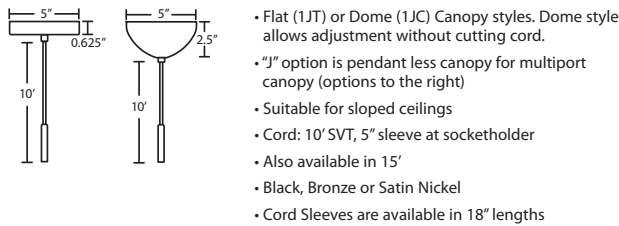

MULTIPOINT CANOPY OPTIONS FOR CORD PENDANTS

T33X 3 LIGHT ROUND CANOPY

T33XL 3 LIGHT LARGE ROUND CANOPY

T36X 6 LIGHT ROUND CANOPY

T39X 9 LIGHT ROUND CANOPY

PENDANT OPTIONS:

1JT / 1JC / J CORD-HUNG PENDANT

1TT STEM PENDANT

ACCESSORIES:

ADDITIONAL STEM SECTIONS:

Additional connecting stems are available to increase overall length of a Stem Pendant, up to 10' max. Telescoping adjustable section allows up to 3" movement.

T20A-SN, BK or BR	Adj. Section
T203-SN, BK or BR	3" Section
T206-SN, BK or BR	6" Section
T212-SN, BK or BR	12" Section
T218-SN, BK or BR	18" Section