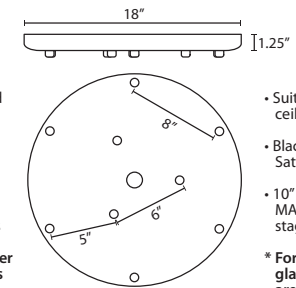

T29X 9 LIGHT ROUND CANOPY

- Suitable for sloped ceilings
- Black, Bronze or Satin Nickel
- 10" Dia. shades MAX, with staggered heights
- For larger diameter glasses, Skyhooks are required for spacing