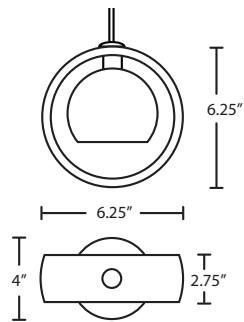

POGO

12V MINI PENDANTS

location:
DRY

SPECIFICATIONS:

DESCRIPTION

Low voltage mini pendant with handcrafted glass.

LAMPING

Standard: 50W MAX GY6.35 base, T-shape lamp. Dimmable with ELV Dimmer (not included).

LED: 5W Replaceable 12V LED, dimmable, 90+ CRI, 3000°K CCT, 550 lumens, 25,000 hours. Lamp included. Dimmable with ELV Dimmer (not included).

DIFFUSER

Inner Shade shall be handcrafted glass of Opal Matte.

Outer Shade shall be handcrafted glass of various decors, with various foil interior decors.

Length of 6.25" and height of 6.25" and depth of 4"

Opening sizes: 24mm top.

CORD

Standard cord is 10' field-adjustable coaxial type with teflon jacket and decorative sleeve at the socketholder. Jacket tint coordinates with metal finish. Cords also available in 15' lengths.

STANDARD PENDANT (1XC, 1XT, X)

Mini pendant comes complete with either dome-style or flat-style canopy. See next page for multi light options with "X" prefix.

QUICK-CONNECT OPTION (XP, RXP)

Quick-Connect Jack is compatible with Besa Rail Adapter.

METAL FINISH

Glass retainer hardware, sleeve and Quick-Connect Jack and/or canopies are finished in either Black, Bronze or Satin Nickel.

MOUNTING

Installs directly to a 4" octagonal ceiling box. Suitable for sloped ceilings.

LABELS

UL or ETL Listed. Suitable for Dry Locations (interior use only).

POGO SHOWN IN WHITE/INNER SILVER (4293SF) & BLACK/INNER GOLD (4293GF)