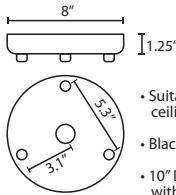

MULTIPOINT CANOPY OPTIONS FOR CORD PENDANTS

T23X 3 LIGHT ROUND CANOPY

- Suitable for sloped ceilings
- Black, Bronze or Satin Nickel
- 10" Dia. shades MAX, with staggered heights
- For larger diameter glasses, Skyhooks are required for spacing