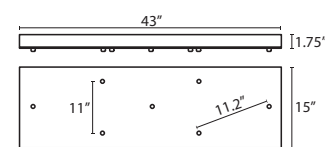

T27V 7 LIGHT BAR CANOPY

- Suitable for sloped ceilings
- Black, Bronze or Satin Nickel
- 20" Dia. shades MAX, with staggered heights
- For larger diameter glasses, Skyhooks are required for spacing

HOW TO ORDER A MULTILIGHT FIXTURE

Order your canopy with the selected 12V multi light pendants (indicated by "X" prefix) for the complete fixture:

1. **Example: 1x T23XL-LED-SN (3 Light Large Round LED Canopy)**
2. **1x X-4293GG-SN (Pogo Pendant in Gold/Inner Gold Foil)**
   - **1x X-4293GF-SN (Pogo Pendant in Black/Inner Gold Foil)**
   - **1x X-4293SG-SN (Pogo Pendant in Gold/Inner Silver Foil)**