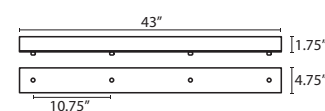

T24V 4 LIGHT BAR CANOPY

- Suitable for sloped ceilings
- Black, Bronze or Satin Nickel
- 20" Dia. shades MAX, with staggered heights
- For larger diameter glasses, Skyhooks are required for spacing