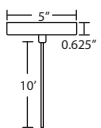

1XT 1 LIGHT PENDANT, FLAT CANOPY

- Suitable for use on sloped ceilings
- 1x electronic 60W dimmable 120V transformer, fits partially in junction box
- Installs to standard 4" octagonal junction box
- Black, Bronze or Satin Nickel metal finishes

X 1 LIGHT PENDANT FOR MULTIPOINT CANOPIES

- Suitable for use on sloped ceilings
- 1x electronic 60W dimmable 120V transformer, fits partially in junction box
- Installs to standard 4" octagonal junction box
- Black, Bronze or Satin Nickel metal finishes

ADDITIONAL OPTIONS:

277V:
For 277V option, add an "277" to the end of the item number, i.e. 1XT-174352-SN-277.

0-10V Dimming:
For 0-10V Dimming option, add an "DIM010" to the end of the item number, i.e. 1XT-174352-SN-DIM010.

15ft. CORD LENGTH:
For longer 15' cord, add an "L" to the end of the item number, i.e. 1XT-174352-SNL.