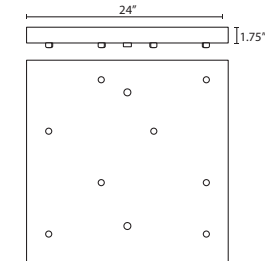

T28S 8 LIGHT SQUARE CANOPY

- Suitable for sloped ceilings
- Black, Bronze or Satin Nickel
- 20" Dia. shades MAX, with staggered heights
- For larger diameter glasses, Skyhooks are required for spacing