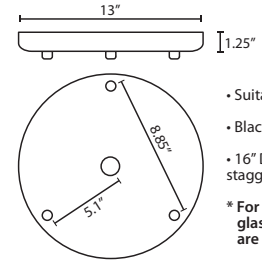

T23XL 3 LIGHT LARGE ROUND CANOPY

- Suitable for sloped ceilings
- Black, Bronze or Satin Nickel
- 16" Dia. shades MAX, with staggered heights
- For larger diameter glasses, Skyhooks are required for spacing