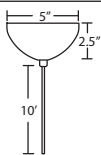

FIXED PENDANT OPTIONS:

1XC 1 LIGHT PENDANT, DOME CANOPY

1. **NO CORD CUTTING REQUIRED**
2. Suitable for use on sloped ceilings
   - 1x electronic 60W dimmable 120V transformer
   - Installs to standard 4" octagonal junction box
   - Black, Bronze or Satin Nickel metal finishes