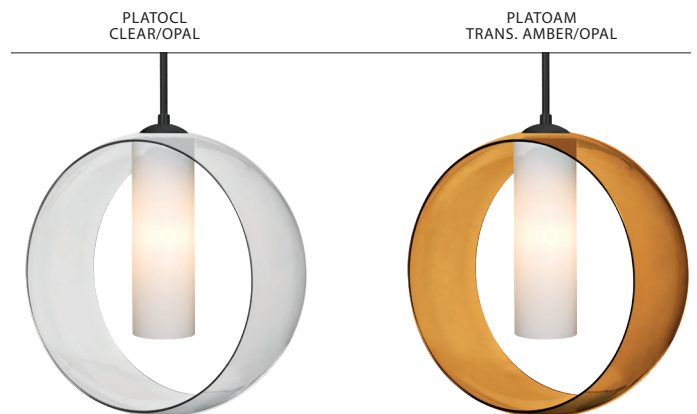

Project Information:

For ordering information, see next page

All dimensions provided are nominal.
Allowance must be made for dimensional tolerance in handcrafted glasses.

REV 6/24