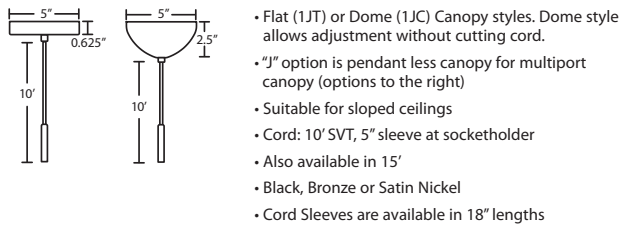

PENDANT OPTIONS:

1JT / 1JC / J CORD-HUNG PENDANT

1TT STEM PENDANT