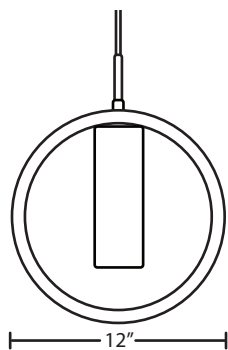

Project Information:

For ordering information, see next page

All dimensions provided are nominal.
Allowance must be made for dimensional tolerance in handcrafted glasses.

REV 6/24