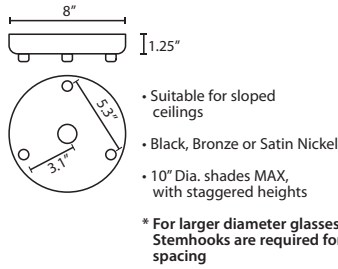

ORDERING:

CONNECTION	SHADE OPTIONS	LAMP OPTIONS	METAL FINISH	OPTIONS
Pendant Fixtures	PLATOAM Trans. Amber/Opal	(blank) 60W Incan	BK Black	L 15' cord
1JC Dome Canopy	PLATOBL Trans. Blue/Opal	LED* 5W LED 120V,	BR Bronze	LW Low
1JT Flat Canopy	PLATOCL Clear/Opal	dimmable	SN Satin Nickel	wattage
	PLATOSM Trans. Smoke/Opal			labeling
Stem Fixtures		*CCT options available (contact factory)		NI No Inner Glass
1TT Flat Canopy				

Multi light Cord Fixture
J For Multi light Canopy

Ex. 1JT-PLATOCL-SN
Plato Glass Pendant, Clear/Opal, Satin Nickel Finish, Flat Canopy

MULTIPOINT CANOPY OPTIONS FOR CORD PENDANTS

T33X 3 LIGHT ROUND CANOPY