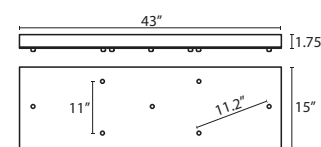

T27V 7 LIGHT BAR CANOPY

- Suitable for sloped ceilings
- Black, Bronze or Satin Nickel
- 20" Dia. shades MAX, with staggered heights
- For larger diameter glasses, Skyhooks are required for spacing

HOW TO ORDER A MULTILIGHT FIXTURE

Order your canopy with the selected 12V multi light pendants (indicated by "X" prefix) for the complete fixture:

Example: **1x T23XL-LED-SN** (3 Light Large Round LED Canopy)

1x X-5410VM-SN (Peri Pendant in Vanilla Matte)

1x X-541035-SN (Peri Pendant in Chartreuse)

1x X-541087-SN (Peri Pendant in Blue Matte)