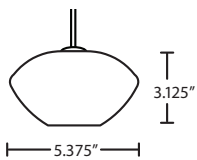

PERI

12V MINI PENDANTS

location:
DRY

SPECIFICATIONS:

DESCRIPTION

Low voltage mini pendant with handcrafted glass.

LAMPING

Standard: 50W MAX GY6.35 base, T-shape lamp. Dimmable with ELV Dimmer (not included).

LED: 5W Replaceable 12V LED, dimmable, 90+ CRI, 3000°K CCT, 550 lumens, 25,000 hours. Lamp included. Dimmable with ELV Dimmer (not included).

DIFFUSER

Shade shall be handcrafted glass of various decors. 5.375" Dia. x 3.125" H

Opening sizes: 24mm top.

CORD

Standard cord is 10' field-adjustable coaxial type with teflon jacket and decorative sleeve at the socketholder. Jacket tint coordinates with metal finish. Cords also available in 15' lengths.

STANDARD PENDANT (1XC, 1XT, X)

Mini pendant comes complete with either dome-style or flat-style canopy. See next page for multi light options with "X" prefix.

QUICK-CONNECT OPTION (XP, RXP)

Quick-Connect Jack is compatible with Besa Rail Adapter.

METAL FINISH

Glass retainer hardware, sleeve and Quick-Connect Jack and/or canopies are finished in either Black, Bronze or Satin Nickel.

MOUNTING

Installs directly to a 4" octagonal ceiling box. Suitable for sloped ceilings.

LABELS

UL or ETL Listed. Suitable for Dry Locations (interior use only).

PERI SHOWN IN BLUE MATTE (541087) IN BLACK FINISH & CHARTREUSE (541035)