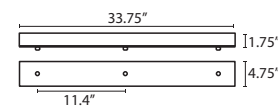

T23V 3 LIGHT BAR CANOPY

- Suitable for sloped ceilings
- Black, Bronze or Satin Nickel
- 20" Dia. shades MAX, with staggered heights
- For larger diameter glasses, Skyhooks are required for spacing