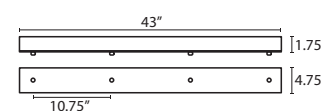

T24V 4 LIGHT BAR CANOPY

- Suitable for sloped ceilings
- Black, Bronze or Satin Nickel
- 20" Dia. shades MAX, with staggered heights
- For larger diameter glasses, Skyhooks are required for spacing