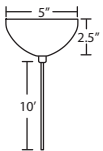

FIXED PENDANT OPTIONS:

1XC 1 LIGHT PENDANT, DOME CANOPY

1. **NO CORD CUTTING REQUIRED**
2. Suitable for use on sloped ceilings
   - 1x electronic 60W dimmable 120V transformer
   - Installs to standard 4" octagonal junction box
   - Black, Bronze or Satin Nickel metal finishes