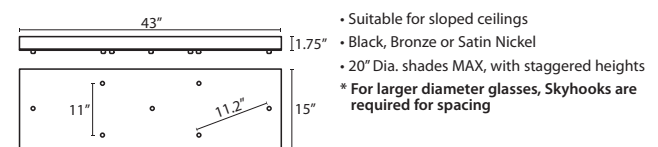

15ft. CORD LENGTH:
For longer 15' cord, add an "L" to the end of the item number, i.e. 1XT-174352-SNL.

T28S 8 LIGHT SQUARE CANOPY

T23V 3 LIGHT BAR CANOPY

T24V 4 LIGHT BAR CANOPY

T27V 7 LIGHT BAR CANOPY

HOW TO ORDER A MULTILIGHT FIXTURE