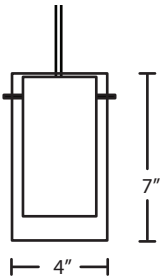

PAHU 4

12V MINI PENDANTS

location:
DRY

SPECIFICATIONS:

DESCRIPTION

Low voltage mini pendant with handcrafted glass.

LAMPING

Standard: 35W MAX GY6.35 base, T-shape lamp. Dimmable with ELV Dimmer (not included).

LED: 5W Replaceable 12V LED, dimmable, 90+ CRI, 3000°K CCT, 550 lumens, 25,000 hours. Lamp included. Dimmable with ELV Dimmer (not included).

DIFFUSER

Shade shall be handcrafted glass of various decors. 4" Dia. x 7" H

CORD

Standard cord is 10' field-adjustable coaxial type with teflon jacket and decorative sleeve at the socketholder. Jacket tint coordinates with metal finish. Cords also available in 15' lengths.

STANDARD PENDANT (1XC, 1XT, X)

Mini pendant comes complete with either dome-style or flat-style canopy. See next page for multi light options with "X" prefix.

QUICK-CONNECT OPTION (XP, RXP)

Quick-Connect Jack is compatible with Besa Rail Adapter.

METAL FINISH

Glass retainer hardware, sleeve and Quick-Connect Jack and/or canopies are finished in either Black, Bronze or Satin Nickel.

MOUNTING

Installs directly to a 4" octagonal ceiling box. Suitable for sloped ceilings.

LABELS

UL or ETL Listed. Suitable for Dry Locations (interior use only).

Project Information:

For ordering information, see next page

All dimensions provided are nominal.
Allowance must be made for dimensional tolerance in handcrafted glasses.

REV 9/24