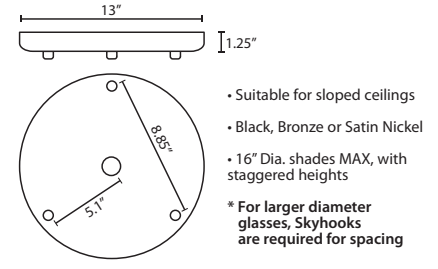

T23XL 3 LIGHT LARGE ROUND CANOPY