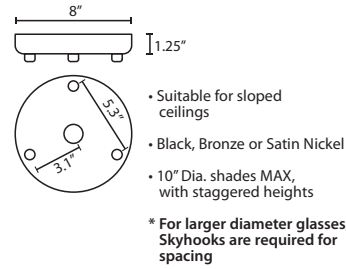

ORDERING:

CONNECTION	SHADE OPTIONS	LAMP OPTIONS	METAL FINISH	OPTIONS
Quick-Connect	A44007 Trans. Amethyst/Opal	(blank) Bipin socket	BK Black	L 15' cord
XP Jack Only	C44007 Clear/Opal	LED 5W LED	BR Bronze	277 277V
RXP Rail-Ready	G44007 Trans. Armagnac/Opal		SN Satin Nickel	DIM010 0-10V Dimming
	L44007 Trans. Olive/Opal		Nickel	
Pendant Fixtures	S44007 Trans. Smoke/Opal			

1XC Dome Canopy
1XT Flat Canopy

Ex. 1XT-C44007-SN
Pahu 4 Mini Pendant w/ Clear/Opal Glass Shade, Satin Nickel Finish

Multi light

X For Multi light Canopy

MULTIPOINT CANOPY OPTIONS FOR CORD PENDANTS

T23X 3 LIGHT ROUND CANOPY