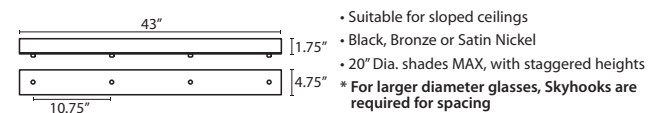

15ft. CORD LENGTH:
For longer 15' cord, add an "L" to the end of the item number, i.e. 1XT-174352-SNL.

T28S 8 LIGHT SQUARE CANOPY

T23V 3 LIGHT BAR CANOPY

T24V 4 LIGHT BAR CANOPY

T27V 7 LIGHT BAR CANOPY

HOW TO ORDER A MULTILIGHT FIXTURE