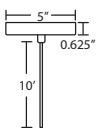

1XT 1 LIGHT PENDANT, FLAT CANOPY

- Suitable for use on sloped ceilings
- 1x electronic 60W dimmable 120V transformer, fits partially in junction box
- Installs to standard 4" octagonal junction box
- Black, Bronze or Satin Nickel metal finishes