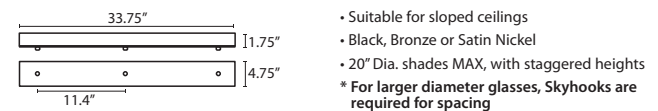

T23V 3 LIGHT BAR CANOPY