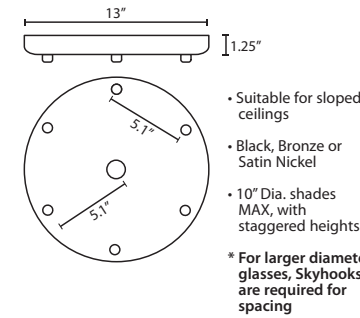

T26X 6 LIGHT ROUND CANOPY