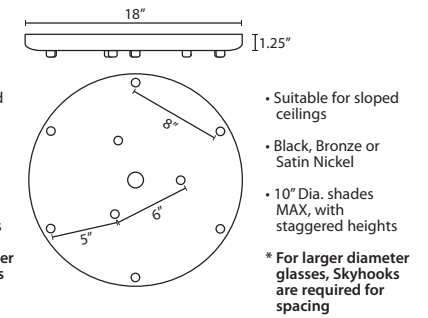

T23X 3 LIGHT ROUND CANOPY

T23XL 3 LIGHT LARGE ROUND CANOPY

T26X 6 LIGHT ROUND CANOPY

T29X 9 LIGHT ROUND CANOPY

QUICK-CONNECT OPTIONS:

XP PENDANT ELEMENT ONLY

- Pendant Shade and Cord/Socket Set
- 10' Field-adjustable braided coaxial-type cord with a teflon jacket (clear or bronze tint coordinates with metal finish)
- Quick-Connect Jack provided
- Compatible with Besa Canopies and Rail Adapter
- Black, Bronze or Satin Nickel metal finishes