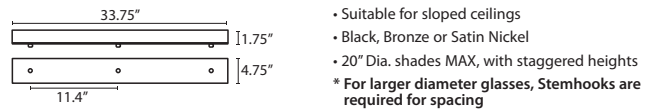

T33V 3 LIGHT BAR CANOPY