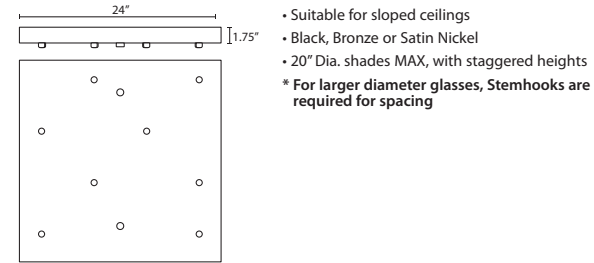

T38X 8 LIGHT SQUARE CANOPY