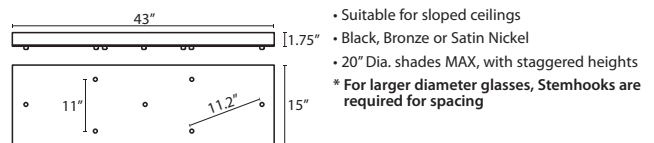

T37V 7 LIGHT BAR CANOPY

HOW TO ORDER A MULTILIGHT FIXTURE

Order your canopy with the selected 120V multi light pendants (indicated by "B" or "J" prefix) for the complete fixture:

Example: 1x T33X-SN (3 Light Round Canopy)

1x J-OMEGA12RD-SN (Omega 12 Pendant in Red/Clear)

1x J-OMEGA12AM-SN (Omega 12 Pendant in Amber/Clear)

1x J-OMEGA12WH-SN (Omega 12 Pendant in White/Clear)