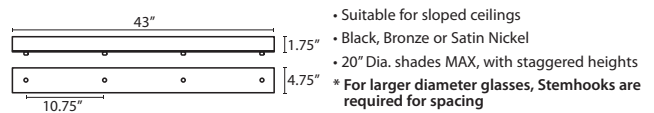

T34V 4 LIGHT BAR CANOPY