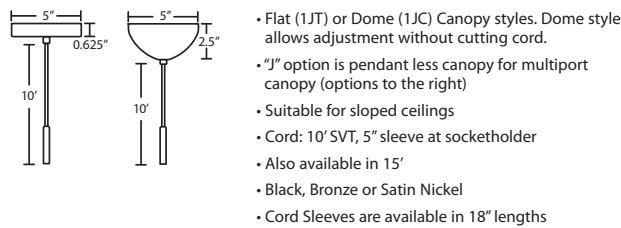

PENDANT OPTIONS:

1JT / 1JC / J CORD-HUNG PENDANT

1TT STEM PENDANT