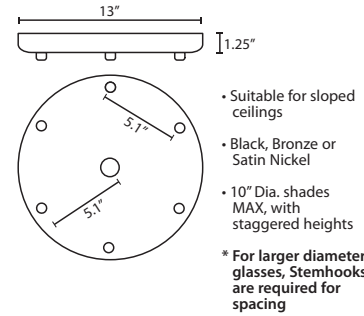

T36X 6 LIGHT ROUND CANOPY