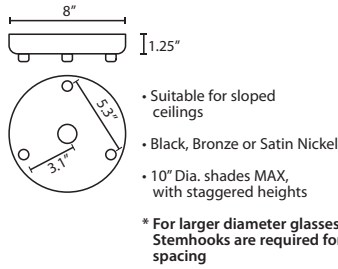

ORDERING:

CONNECTION	SHADE OPTIONS	LAMP OPTIONS	METAL FINISH	OPTIONS
Pendant Fixtures	OMEGA12AM Amber/Clear	(blank) 60W T10	BK Black	L 15' cord
1JC Dome Canopy	OMEGA12CL Clear	EDIL 5W LED	BR Bronze	LW Low wattage labeling
1JT Flat Canopy	OMEGA12RD Red/Clear	Filament	SN Satin Nickel	
Stem Fixtures	OMEGA12ST Steel/Clear			
1TT Flat Canopy	OMEGA12WH White/Clear			

Multi light Cord Fixture
J For Multi light Canopy

Ex. 1JT-OMEGA12ST-EDIL-SN
Omega 12 LED Pendant, Steel Shade, Satin Nickel Finish, Flat Canopy

MULTIPOINT CANOPY OPTIONS FOR CORD PENDANTS

T33X 3 LIGHT ROUND CANOPY