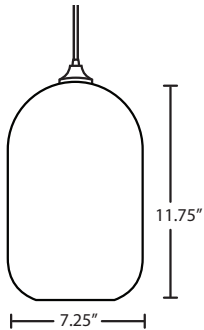

DIFFUSER

Shade shall be handcrafted glass of various decors. 7.25" Dia. x 11.75" H

SUSPENSION

Cord-hung: 10' SVT-type cord, complete with 5" decorative sleeve at the socketholder. Jacket coordinates with metal finish. Plated stamped steel construction. Black, Bronze or Satin Nickel. See next page for mulit light options.

Stem-mount: Includes 4 connectable stem sections (3", 6", 12" and 18" lengths) plus telescoping piece for up to 3" adjustment, 10' max. 5" Dia. canopy (with swivel) and stem sections are plated steel. Black, Bronze or Satin Nickel.
*Additional Stem Sections can be ordered under accessories.

MOUNTING

Installs directly to a 4" octagonal or round ceiling box. Suitable for sloped ceilings.

LABELS

UL or ETL Listed. Suitable for Damp Locations (interior use only). Consult factory concerning lower wattage labeling for energy requirements.

STEEL/CLEAR (OMEGA12ST) WITH LED FILAMENT LAMP (EDIL) & CLEAR (OMEGA12CL)

Project Information:

For ordering information, see next page

All dimensions provided are nominal. Allowance must be made for dimensional tolerance in handcrafted glasses.