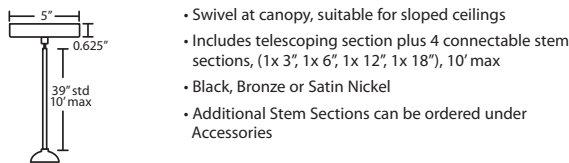

ACCESSORIES:

ADDITIONAL STEM SECTIONS:

Additional connecting stems are available to increase overall length of a Stem Pendant, up to 10' max. Telescoping adjustable section allows up to 3" movement.

T20A-SN, BK or BR	Adj. Section
T203-SN, BK or BR	3" Section
T206-SN, BK or BR	6" Section
T212-SN, BK or BR	12" Section
T218-SN, BK or BR	18" Section

LONGER CORD LENGTHS:

Longer cord length of 15' available. Add an "L" to the end of the item number, i.e. 1JC-169707-SN-L.

LOW WATTAGE LABELING:

Incandescent fixture supplied with 16 watt relamp label. Add an "LW" to the end of the item number, i.e. 1JC-169707-SN-LW.

CORD SLEEVES:

If concealing the cord is desired on a Cord-hung Pendant, order our 0.25" dia. metal sleeves. Each sleeve is 18" long and may be field cut.

T118-BK	Black
T118-BR	Bronze
T118-SN	Satin Nickel

STEMHOOKS:

Suspension hooks allow cord drops to be placed wherever desired. Suitable for sloped ceilings or for greater multilight spacing

T103BK	Black
T103BR	Bronze
T103SN	Satin Nickel