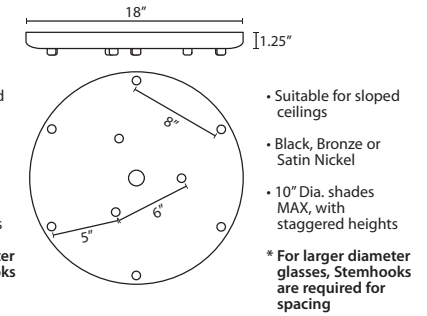

T39X 9 LIGHT ROUND CANOPY