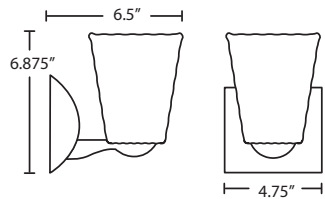

LED: 9W Replaceable source, 120V, dimmable, 90+ CRI, 3000°K CCT, 800 lumens, 30,000 hours, lamp included.

DIFFUSER

Shade shall be handcrafted glass of various decors.

CONSTRUCTION

Fixture utilizes die-cast arm assembly and stamped steel canopy (4.75" H), with plated metal finish.

METAL FINISH

Fixture shall be finished in Black, Chrome or Satin Nickel.

MOUNTING

Installs directly to a 4" octagonal outlet box. Orient upward or downward, wall-mount only.

LABELS

UL or ETL Listed. Suitable for Damp Locations (interior use only).