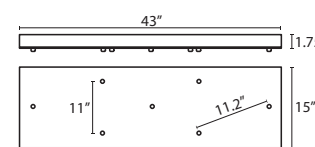

T27V 7 LIGHT BAR CANOPY

- Suitable for sloped ceilings
- Black, Bronze or Satin Nickel
- 20" Dia. shades MAX, with staggered heights
- For larger diameter glasses, Skyhooks are required for spacing

HOW TO ORDER A MULTILIGHT FIXTURE

Order your canopy with the selected 12V multi light pendants (indicated by "X" prefix) for the complete fixture:

Example: 1x T23XL-LED-SN (3 Light Large Round LED Canopy)

1x X-NEWTON6MW-SN (Newton Pendant in Milky White)

1x X-NEWTON6MW-SN (Newton Pendant in Milky White)

1x X-NEWTON6MW-SN (Newton Pendant in Milky White)