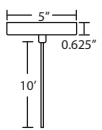

1XT 1 LIGHT PENDANT, FLAT CANOPY

- Suitable for use on sloped ceilings
- 1x electronic 60W dimmable 120V transformer, fits partially in junction box
- Installs to standard 4" octagonal junction box
- Black, Bronze or Satin Nickel metal finishes