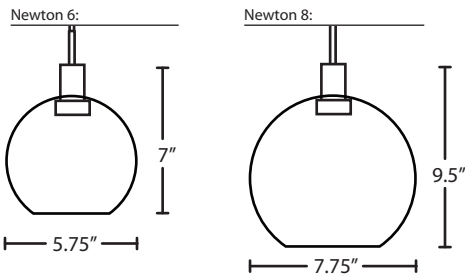

Project Information:

For ordering information, see next page

All dimensions provided are nominal.
Allowance must be made for dimensional tolerance in handcrafted glasses.

REV 9/24