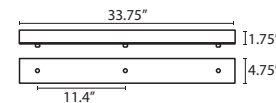

T23V 3 LIGHT BAR CANOPY

- Suitable for sloped ceilings
- Black, Bronze or Satin Nickel
- 20" Dia. shades MAX, with staggered heights
- For larger diameter glasses, Skyhooks are required for spacing