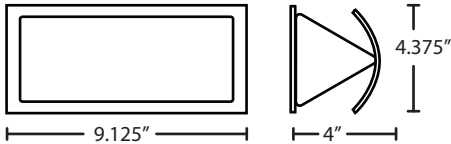

ORDERING:

FIXTURE	LAMP OPTIONS	METAL FINISH	OPTIONS
MONTOUR Montour	LED 6W LED	BK Black WH White	277 277V DIM010 0-10 Dimming

Ex. MONTOUR-LED-BK
Montour Sconce, Black Finish

Project Information:

All dimensions provided are nominal.
Allowance must be made for dimensional tolerance in handcrafted glasses.

REV 8/21