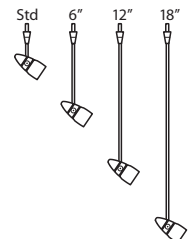

Available as either a Quick-Connect element only or with Rail Adapter for use with Besa Monorail. Longer stem options are also available.

METAL FINISH

Available in Black or Satin Nickel.

LABELS

UL or ETL Listed. Suitable for Dry Locations (interior use only).

READY FOR RAIL

- Spotlight Fixture with Shade, plus Rail Adapter
- Quick-Connect Jack integral
- Compatible with Besa Monorail System

ORDERING:

QUICK-CONNECT	SHADE OPTIONS	LAMP OPTIONS	STEM OPTIONS	METAL FINISH
SP Jack Only	MOJOBK Metal Black	(blank) Bipin Socket	(blank) Standard	BK Black
RSP Rail-Ready	MOJOMN Metal Nickel	LED 9W LED MR16, dimmable	06 6" 12 12" 18 18"	SN Satin Nickel

Ex. SP-MOJOMN-SN
Mojo Spotlight w/ Metal Nickel Metal Shade, Satin Nickel Finish

Longer Stem Options

Besa spotlights have a standard stem 1.5" long. For a spotlight with a longer drop, order a stem length of 6", 12" or 18".

Not suitable for use on sloped ceiling when spotlight is installed on a quick-connect canopy.

Note: These are NOT field installable. The complete unit is built at the factory.

- Available options are
- SP06** 6" stem adds 3.625" to overall length
 - SP12** 12" stem adds 9.625" to overall length
 - SP18** 18" stem adds 15.625" to overall length