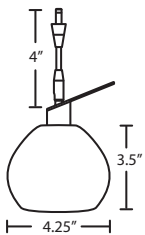

MOJO

12V SPOTLIGHTS

location:
DRY

SPECIFICATIONS:

DESCRIPTION

Low voltage spotlight with handcrafted glass. Includes Quick-Connect jack.

LAMPING

Standard: 50W MAX GU5.3 base MR16 lamp, included.

LED: 9W Replaceable 12V LED MR16 Flood, dimmable, 90+ CRI, 3000°K CCT, 670 lumens, 25,000 hours, lamp included.

QUICK-CONNECT JACK

Integral Quick-Connect jack is compatible with Besa Rail Adapter.

ELEMENT OPTIONS

Available as either a Quick-Connect element only or with Rail Adapter for use with Besa Monorail. Longer stem options are also available.

METAL FINISH

Available in Black or Satin Nickel.

LABELS

UL or ETL Listed. Suitable for Dry Locations (interior use only).

SPOTLIGHT OPTIONS:

SP SPOTLIGHT ELEMENT ONLY

- Spotlight Fixture with Shade
- Quick-Connect Jack integral
- Compatible with Besa Canopies and Rail Adapter

RSP SPOTLIGHT + RAIL ADAPTER

READY FOR RAIL

- Spotlight Fixture with Shade, plus Rail Adapter
- Quick-Connect Jack integral
- Compatible with Besa Monorail System

ORDERING:

QUICK-CONNECT	SHADE OPTIONS	LAMP OPTIONS	STEM OPTIONS	METAL FINISH
SP Jack Only	MOJOBK Metal Black	(blank) Bipin Socket	(blank) Standard	BK Black
RSP Rail-Ready	MOJOMN Metal Nickel	LED 9W LED MR16, dimmable	06 6" 12 12" 18 18"	SN Satin Nickel

Ex. SP-MOJOMN-SN
Mojo Spotlight w/ Metal Nickel Metal Shade, Satin Nickel Finish

Longer Stem Options

Besa spotlights have a standard stem 1.5" long. For a spotlight with a longer drop, order a stem length of 6", 12" or 18".

Not suitable for use on sloped ceiling when spotlight is installed on a quick-connect canopy.

Note: These are NOT field installable. The complete unit is built at the factory.