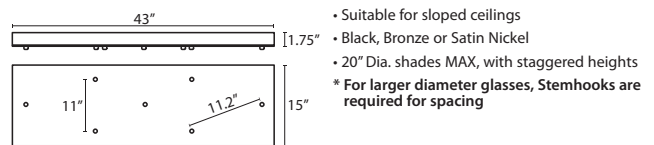

T37V 7 LIGHT BAR CANOPY

HOW TO ORDER A MULTILIGHT FIXTURE

Order your canopy with the selected 120V multi light pendants (indicated by "B" or "J" prefix) for the complete fixture:

Example: 1x T33X-SN (3 Light Round Canopy)

1x J-MANACL-SN (Mana Pendant in Clear/Opal)

1x J-MANACL-SN (Mana Pendant in Clear/Opal)

1x J-MANABL-SN (Mana Pendant in Trans. Blue/Opal)