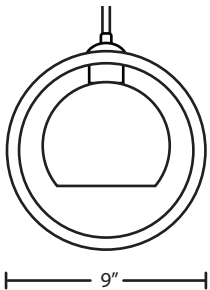

MANA

120V PENDANTS

location:
DAMP

SPECIFICATIONS:

DESCRIPTION

The Mana is a playful double-glass pendant, with a globe-shaped opal glass centered in a radiused outer transparent European glass ring.

LAMPING

Standard: 60W Medium-based 120V, lamp not included. Dimmable with standard incandescent dimmer (not included).

LED: 9W Replaceable source, 120V, CL dimmable, 90+ CRI, 3000°K CCT, 800 lumens, 30,000 hours. Lamp included. (Standard CCT is 3000K, 3500K and 4000K are also available)

DIFFUSER

Outer shade shall be handcrafted glass of various decors.
Inner shade shall be handcrafted glass in Opal Matte.
9" Dia. x 9"H

SUSPENSION

Cord-hung: 10' SVT-type cord, complete with 5" decorative sleeve at the socketholder. Jacket coordinates with metal finish. Plated stamped steel construction. Black, Bronze or Satin Nickel. See next page for mult light options.

Stem-mount: Includes 4 connectable stem sections (3", 6", 12" and 18" lengths) plus telescoping piece for up to 3" adjustment, 10' max. 5" Dia. canopy (with swivel) and stem sections are plated steel. Black, Bronze or Satin Nickel.
*Additional Stem Sections can be ordered under accessories.

MOUNTING

Installs directly to a 4" octagonal or round ceiling box. Suitable for sloped ceilings.

LABELS

UL or ETL Listed. Suitable for Damp Locations (interior use only).
Consult factory concerning lower wattage labeling for energy requirements.

Project Information:

For ordering information, see next page

All dimensions provided are nominal.
Allowance must be made for dimensional tolerance in handcrafted glasses.

REV 6/23