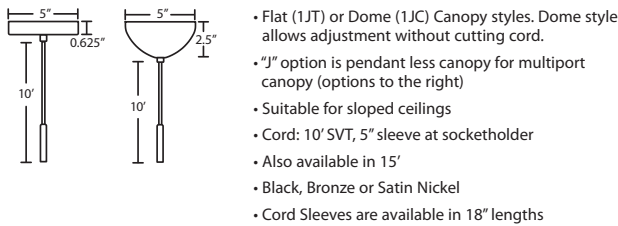

MULTIPOINT CANOPY OPTIONS FOR CORD PENDANTS

T33X 3 LIGHT ROUND CANOPY

T33XL 3 LIGHT LARGE ROUND CANOPY

T36X 6 LIGHT ROUND CANOPY

T39X 9 LIGHT ROUND CANOPY

PENDANT OPTIONS:

1JT / 1JC / J CORD-HUNG PENDANT

1TT STEM PENDANT

ACCESSORIES:

ADDITIONAL STEM SECTIONS:

Additional connecting stems are available to increase overall length of a Stem Pendant, up to 10' max. Telescoping adjustable section allows up to 3" movement.

T20A-SN, BK or BR	Adj. Section
T203-SN, BK or BR	3" Section
T206-SN, BK or BR	6" Section
T212-SN, BK or BR	12" Section
T218-SN, BK or BR	18" Section