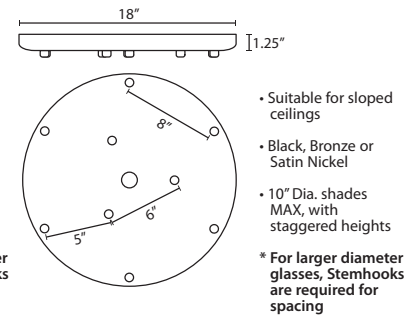

Stem-mount: Includes 4 connectable stem sections (3", 6", 12" and 18" lengths) plus telescoping piece for up to 3" adjustment, 10' max. 5" Dia. canopy (with swivel) and stem sections are plated steel. Black, Bronze or Satin Nickel.
*Additional Stem Sections can be ordered under accessories.

MULTIPOINT CANOPY OPTIONS FOR CORD PENDANTS

T33X 3 LIGHT ROUND CANOPY

T33XL 3 LIGHT LARGE ROUND CANOPY

T36X 6 LIGHT ROUND CANOPY

T39X 9 LIGHT ROUND CANOPY

PENDANT OPTIONS:

1JT / 1JC / J CORD-HUNG PENDANT

1TT STEM PENDANT

ACCESSORIES:

ADDITIONAL STEM SECTIONS:

Additional connecting stems are available to increase overall length of a Stem Pendant, up to 10' max. Telescoping adjustable section allows up to 3" movement.

T20A-SN, BK or BR	Adj. Section
T203-SN, BK or BR	3" Section
T206-SN, BK or BR	6" Section
T212-SN, BK or BR	12" Section
T218-SN, BK or BR	18" Section