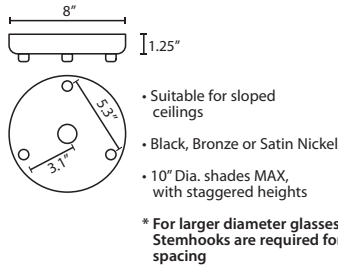

ORDERING:

CONNECTION	SHADE OPTIONS	LAMP OPTIONS	METAL FINISH	OPTIONS
Pendant Fixtures	MANABL Trans. Blue/Opal	(blank) 60W Incan	BK Black	L 15' cord
1JC Dome Canopy	MANACL Clear/Opal	LED* 9W LED 120V, dimmable	BR Bronze	LW Low wattage labeling
1JT Flat Canopy	MANASM Trans. Smoke/Opal		SN Satin Nickel	NI No Inner Glass

*CCT options available (contact factory)

Ex. 1JT-MANACL-SN
Mana Glass Pendant, Clear/Opal, Satin Nickel Finish, Flat Canopy

Multi light Cord Fixture
J For Multi light Canopy

MULTIPOINT CANOPY OPTIONS FOR CORD PENDANTS

T33X 3 LIGHT ROUND CANOPY