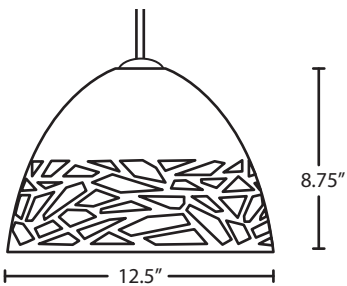

Project Information:

For ordering information, see next page

All dimensions provided are nominal. Allowance must be made for dimensional tolerance in handcrafted glasses.

REV 6/24