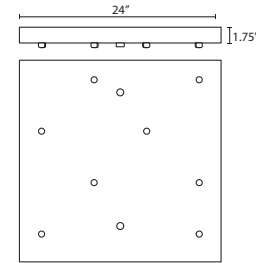

T38X 8 LIGHT SQUARE CANOPY

- Suitable for sloped ceilings
- Black, Bronze or Satin Nickel
- 20" Dia. shades MAX, with staggered heights
- * For larger diameter glasses, Stemhooks are required for spacing