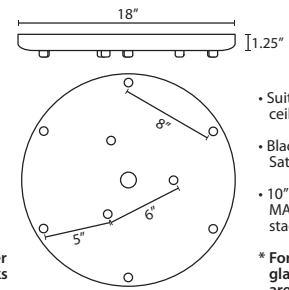

T39X 9 LIGHT ROUND CANOPY

- Suitable for sloped ceilings
- Black, Bronze or Satin Nickel
- 10" Dia. shades MAX, with staggered heights
- * For larger diameter glasses, Stemhooks are required for spacing