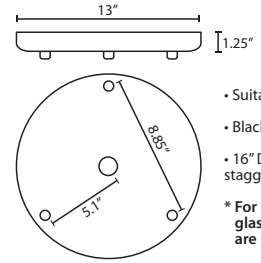

T33XL 3 LIGHT LARGE ROUND CANOPY

- Suitable for sloped ceilings
- Black, Bronze or Satin Nickel
- 16" Dia. shades MAX, with staggered heights
- * For larger diameter glasses, Stemhooks are required for spacing