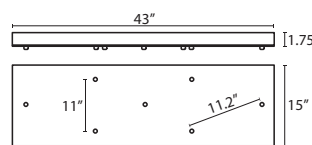

T37V 7 LIGHT BAR CANOPY

- Suitable for sloped ceilings
- Black, Bronze or Satin Nickel
- 20" Dia. shades MAX, with staggered heights
- * For larger diameter glasses, Stemhooks are required for spacing

HOW TO ORDER A MULTILIGHT FIXTURE

Order your canopy with the selected 120V multi light pendants (indicated by "B" or "J" prefix) for the complete fixture:

Example: 1x T33X-SN (3 Light Round Canopy)

1x J-KIEVBK-SN (Kiev Pendant in Black)

1x J-KIEVBK-SN (Kiev Pendant in Black)

1x J-KIEVBK-SN (Kiev Pendant in Black)