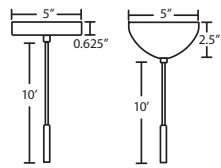

- Flat (1JT) or Dome (1JC) Canopy styles. Dome style allows adjustment without cutting cord.
- "J" option is pendant less canopy for multiport canopy (options to the right)
- Suitable for sloped ceilings
- Cord: 10' SVT, 5" sleeve at socketholder
- Also available in 15'
- Black, Bronze or Satin Nickel
- Cord Sleeves are available in 18" lengths