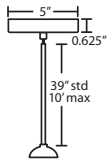

1TT STEM PENDANT

- Swivel at canopy, suitable for sloped ceilings
- Includes telescoping section plus 4 connectable stem sections, (1x 3', 1x 6', 1x 12', 1x 18"), 10' max
- Black, Bronze or Satin Nickel
- Additional Stem Sections can be ordered under Accessories