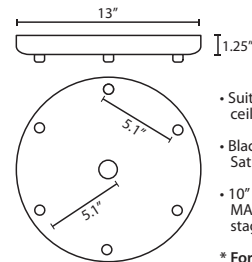

T26X 6 LIGHT ROUND CANOPY

- Suitable for sloped ceilings
- Black, Bronze or Satin Nickel
- 10" Dia. shades MAX, with staggered heights
- For larger diameter glasses, Skyhooks are required for spacing