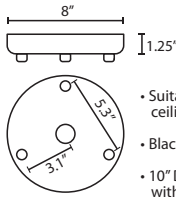

**15ft. CORD LENGTH:**  
For longer 15' cord, add an "L" to the end of the item number, i.e. 1XT-174352-SNL.

MULTIPOINT CANOPY OPTIONS FOR CORD PENDANTS

T23X 3 LIGHT ROUND CANOPY

- Suitable for sloped ceilings
- Black, Bronze or Satin Nickel
- 10" Dia. shades MAX, with staggered heights
- \* For larger diameter glasses, Skyhooks are required for spacing