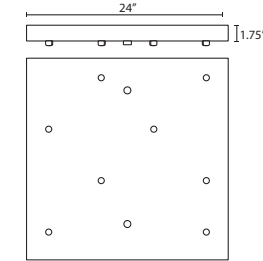

T28S 8 LIGHT SQUARE CANOPY

- Suitable for sloped ceilings
- Black, Bronze or Satin Nickel
- 20" Dia. shades MAX, with staggered heights
- For larger diameter glasses, Skyhooks are required for spacing