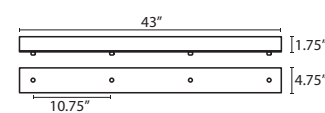

T24V 4 LIGHT BAR CANOPY

- Suitable for sloped ceilings
- Black, Bronze or Satin Nickel
- 20" Dia. shades MAX, with staggered heights
- For larger diameter glasses, Skyhooks are required for spacing