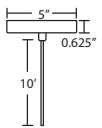

1XT 1 LIGHT PENDANT, FLAT CANOPY

- Suitable for use on sloped ceilings
- 1x electronic 60W dimmable 120V transformer, fits partially in junction box
- Installs to standard 4" octagonal junction box
- Black, Bronze or Satin Nickel metal finishes

X 1 LIGHT PENDANT FOR MULTIPOINT CANOPIES

- Suitable for use on sloped ceilings
- 1x electronic 60W dimmable 120V transformer, fits partially in junction box
- Installs to standard 4" octagonal junction box
- Black, Bronze or Satin Nickel metal finishes

ADDITIONAL OPTIONS:

277V:
For 277V option, add an "277" to the end of the item number, i.e. 1XT-174352-SN-277.

0-10V Dimming:
For 0-10V Dimming option, add an "DIM010" to the end of the item number, i.e. 1XT-174352-SN-DIM010.

15ft. CORD LENGTH:
For longer 15' cord, add an "L" to the end of the item number, i.e. 1XT-174352-SNL.