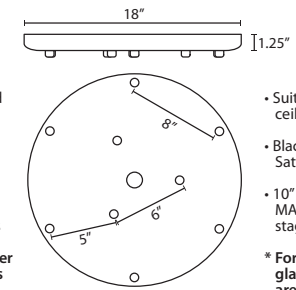

T29X 9 LIGHT ROUND CANOPY

- Suitable for sloped ceilings
- Black, Bronze or Satin Nickel
- 10" Dia. shades MAX, with staggered heights
- For larger diameter glasses, Skyhooks are required for spacing