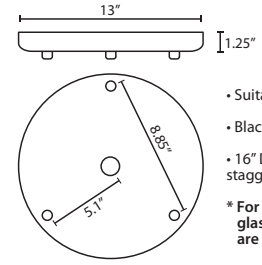

T23XL 3 LIGHT LARGE ROUND CANOPY

- Suitable for sloped ceilings
- Black, Bronze or Satin Nickel
- 16" Dia. shades MAX, with staggered heights
- For larger diameter glasses, Skyhooks are required for spacing