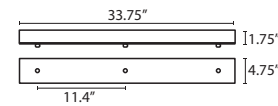

T23V 3 LIGHT BAR CANOPY

- Suitable for sloped ceilings
- Black, Bronze or Satin Nickel
- 20" Dia. shades MAX, with staggered heights
- For larger diameter glasses, Skyhooks are required for spacing