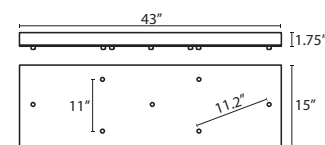

T27V 7 LIGHT BAR CANOPY

- Suitable for sloped ceilings
- Black, Bronze or Satin Nickel
- 20" Dia. shades MAX, with staggered heights
- For larger diameter glasses, Skyhooks are required for spacing

HOW TO ORDER A MULTILIGHT FIXTURE

Order your canopy with the selected 12V multi light pendants (indicated by "X" prefix) for the complete fixture:

1. **Example: 1x T23XL-LED-SN (3 Light Large Round LED Canopy)**
2. **1x X-KIBABL-LED-SN (Kiba Pendant in Blue Bubble)**
   - **1x X-KIBAMS-LED-SN (Kiba Pendant in Moss Bubble)**
   - **1x X-KIBAMS-LED-SN (Kiba Pendant in Moss Bubble)**