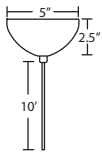

FIXED PENDANT OPTIONS:

1XC 1 LIGHT PENDANT, DOME CANOPY

1. **NO CORD CUTTING REQUIRED**
2. Suitable for use on sloped ceilings
   - 1x electronic 60W dimmable 120V transformer
   - Installs to standard 4" octagonal junction box
   - Black, Bronze or Satin Nickel metal finishes