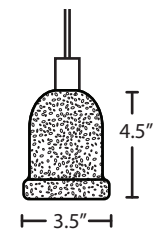

K I B A

12V MINI PENDANTS

location:
DRY

SPECIFICATIONS:

DESCRIPTION

The Kiba Mini Pendant is a transitional design composed of a transparent blue glass Bell, with an interesting bubble pattern blown randomly throughout the glass. The pleasing play of light through each shade's bubble accents make for a striking affect, created by the concealed LED light source positioned at the top glass opening.

LAMPING

LED: 3W replaceable souce, dimmable, 85+ CRI, 3000°K CCT, 300 lumens, 30,000 hours. Lamp included. Dimmable with ELV Dimmer (not included).

DIFFUSER

Shade shall be handcrafted glass of various Bubble decors. 3.5" Dia. x 4.5" H

CORD

Standard cord is 10' field-adjustable coaxial type with teflon jacket and decorative sleeve at the socketholder. Jacket tint coordinates with metal finish. Cords also available in 15' lengths.

STANDARD PENDANT (1XC, 1XT, X)

Mini pendant comes complete with either dome-style or flat-style canopy. See next page for multi light options with "X" prefix.

QUICK-CONNECT OPTION (XP, RXP)

Quick-Connect Jack is compatible with Besa Rail Adapter.

METAL FINISH

Glass retainer hardware, sleeve and Quick-Connect Jack and/or canopies are finished in either Black, Bronze or Satin Nickel.

MOUNTING

Installs directly to a 4" octagonal ceiling box. Suitable for sloped ceilings.

LABELS

UL or ETL Listed. Suitable for Dry Locations (interior use only).

Project Information:

For ordering information, see next page

All dimensions provided are nominal. Allowance must be made for dimensional tolerance in handcrafted glasses.

REV 9/24