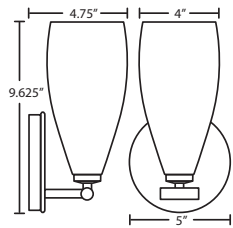

KARLI

MINI SCONCES WALL

location:
DAMP

SPECIFICATIONS:

DESCRIPTION

Wall-mounted sconce featuring one handcrafted glass.

LAMPING

Standard: 40W G9 Bi-pin base, 120V, lamp included. Suitable for use in an open fixture. Dimmable with standard incandescent dimmer (not included).

LED: 5W Replaceable source, 120V, CL dimmable, 80+ CRI, 3000°K CCT, 450 lumens, 25,000 hours, lamp included.

DIFFUSER

Shade shall be handcrafted double glass of various decors. Outer diameter of 4.0" and height of 7.0"

CONSTRUCTION

Fixture utilizes metal arm assembly with stamped steel canopy and faceplate (5" Dia.), with plated finish.

METAL FINISH

Fixture shall be finished in Bronze, Polished Nickel, or Satin Nickel.

MOUNTING

Installs directly to a 4" octagonal outlet box. Wall-mount only. Designed for uplighting, but may also be oriented downward.

LABELS

UL or ETL Listed. Suitable for Damp Locations (interior use only).