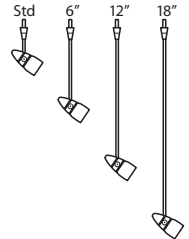

**REV 10/24**

**ORDERING:**

**QUICK-CONNECT - SHADE OPTION - LAMP OPTIONS - STEM OPTIONS - METAL FINISH**

<b>SP</b> Jack Only	<b>ICE4CL</b> Clear	<b>(blank)</b> 35W Hal	<b>(blank)</b> Standard	<b>BK</b> Black
<b>RSP</b> Rail-Ready		<b>LED</b> 3W LED, dimmable	<b>06</b> 6" <b>12</b> 12" <b>18</b> 18"	<b>SN</b> Satin Nickel

**Ex. SP-ICECL-SN**  
Ice Spotlight w/ Clear Glass  
Shade, Satin Nickel Finish

**SPOTLIGHT OPTIONS:**

**SP SPOTLIGHT ELEMENT ONLY**

- Spotlight Fixture with Shade
- Quick-Connect Jack integral
- Compatible with Besa Canopies and Rail Adapter

**RSP SPOTLIGHT + RAIL ADAPTER**

**READY FOR RAIL**

- Spotlight Fixture with Shade, plus Rail Adapter
- Quick-Connect Jack integral
- Compatible with Besa Monorail System

**Longer Stem Options**

Besa spotlights have a standard stem 1.5" long. For a spotlight with a longer drop, order a stem length of 6", 12" or 18".

Not suitable for use on sloped ceiling when spotlight is installed on a quick-connect canopy.

**Note: These are NOT field installable. The complete unit is built at the factory.**

Available options are

- SP06** 6" stem adds 3.625" to overall length
- SP12** 12" stem adds 9.625" to overall length
- SP18** 18" stem adds 15.625" to overall length