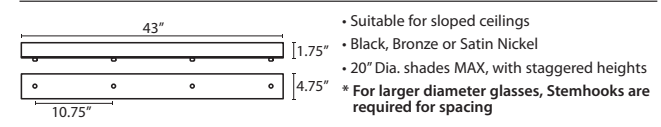

T34V 4 LIGHT BAR CANOPY