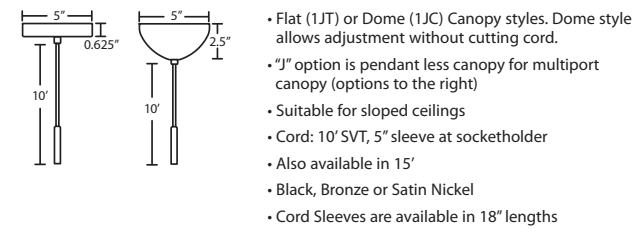

PENDANT OPTIONS:

1JT / 1JC / J CORD-HUNG PENDANT

1TT STEM PENDANT