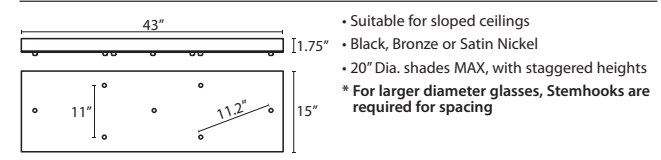

T38X 8 LIGHT SQUARE CANOPY

T33V 3 LIGHT BAR CANOPY

T34V 4 LIGHT BAR CANOPY

T37V 7 LIGHT BAR CANOPY

HOW TO ORDER A MULTILIGHT FIXTURE

Order your canopy with the selected 120V multi light pendants (indicated by "B" or "J" prefix) for the complete fixture: