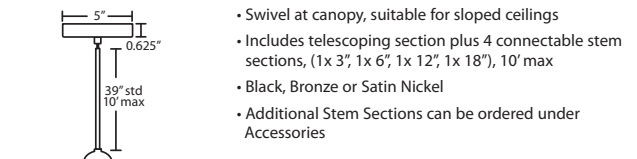

ACCESSORIES:

ADDITIONAL STEM SECTIONS:

- T20A-SN, BK or BR Adj. Section
- T203-SN, BK or BR 3" Section
- T206-SN, BK or BR 6" Section
- T212-SN, BK or BR 12" Section
- T218-SN, BK or BR 18" Section

CORD SLEEVES:

If concealing the cord is desired on a Cord-hung Pendant, order our 0.25" dia. metal sleeves. Each sleeve is 18" long and may be field cut.

- T118-BK Black
- T118-BR Bronze
- T118-SN Satin Nickel

STEMHOOKS:

Suspension hooks allow cord drops to be placed wherever desired. Suitable for sloped ceilings or for greater multilight spacing

- T103BK Black
- T103BR Bronze
- T103SN Satin Nickel

LONGER CORD LENGTHS:

Longer cord length of 15' available. Add an "L" to the end of the item number, i.e. 1JC-169707-SN-L.

LOW WATTAGE LABELING:

Incandescent fixture supplied with 16 watt relamp label. Add an "LW" to the end of the item number, i.e. 1JC-169707-SN-LW.