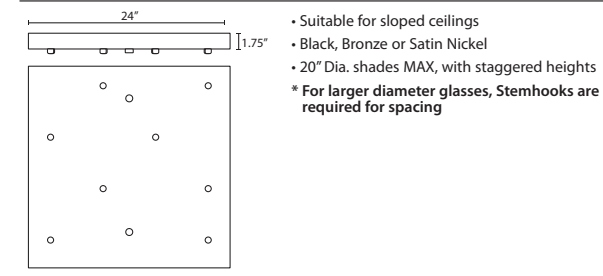

T38X 8 LIGHT SQUARE CANOPY