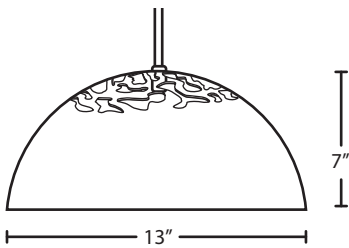

BRONZE

Project Information:

For ordering information, see next page

All dimensions provided are nominal. Allowance must be made for dimensional tolerance in handcrafted glasses.

REV 6/24