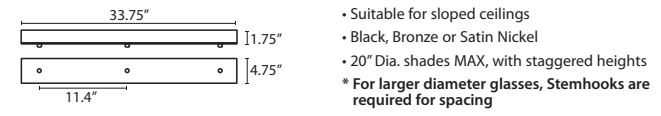

T33V 3 LIGHT BAR CANOPY