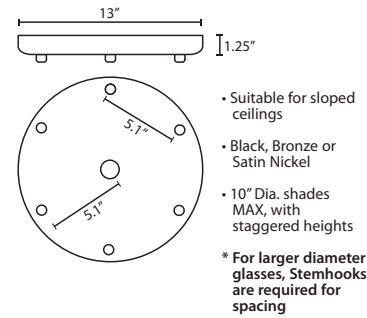

T36X 6 LIGHT ROUND CANOPY