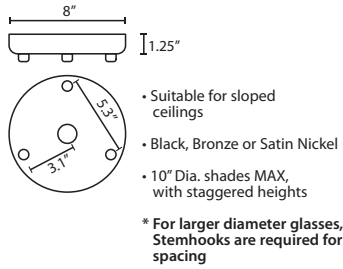

ORDERING:

CONNECTION	SHADE OPTIONS	LAMP OPTIONS	METAL FINISH	OPTIONS
Pendant Fixtures	GORDY Gordy	(blank) 60W Incan	BK Black	L 15' cord
1JC Dome Canopy		LED 3000K LED	BR Bronze	LW Low
1JT Flat Canopy		LED35 3500K LED	SN Satin Nickel	wattage
		LED40 4000K LED		labeling

Multi light Cord Fixture
J For Multi light Canopy

Ex. 1JT-GORDY-LED-SN
Gordy LED Pendant, Satin Nickel Finish, Flat Canopy

MULTIPOINT CANOPY OPTIONS FOR CORD PENDANTS

T33X 3 LIGHT ROUND CANOPY