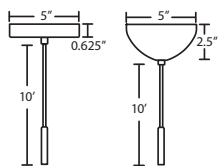

PENDANT OPTIONS:

1JT / 1JC / J CORD-HUNG PENDANT

- Flat (1JT) or Dome (1JC) Canopy styles. Dome style allows adjustment without cutting cord.
- "J" option is pendant less canopy for multipoint canopy (options to the right)
- Suitable for sloped ceilings
- Cord: 10' SVT, 5" sleeve at socketholder
- Also available in 15'
- Black, Bronze or Satin Nickel
- Cord Sleeves are available in 18" lengths

ACCESSORIES:

LONGER CORD LENGTHS:

Longer cord length of 15' available. Add an "L" to the end of the item number, i.e. 1JC-169707-SN-L.

LOW WATTAGE LABELING:

Incandescent fixture supplied with 16 watt relamp label.

Add an "LW" to the end of the item number, i.e. 1JC-169707-SN-LW.

CORD SLEEVES:

If concealing the cord is desired on a Cord-hung Pendant, order our 0.25" dia. metal sleeves. Each sleeve is 18" long and may be field cut.

- **T118-BK** Black
- **T118-BR** Bronze
- **T118-SN** Satin Nickel

STEMHOOKS:

Suspension hooks allow cord drops to be placed wherever desired. Suitable for sloped ceilings or for greater multilight spacing

- **T103BK** Black
- **T103BR** Bronze
- **T103SN** Satin Nickel