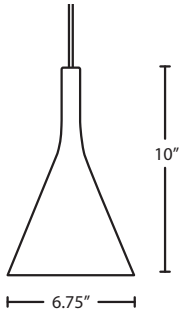

MOUNTING

Installs directly to a 4" octagonal or round ceiling box. Suitable for sloped ceilings.

LABELS

UL or ETL Listed. Suitable for Damp Locations (interior use only). Consult factory concerning lower wattage labeling for energy requirements.

NATURAL (GALANA) & WHITE (GALAWH)

Project Information:

For ordering information, see next page

All dimensions provided are nominal. Allowance must be made for dimensional tolerance in handcrafted glasses.