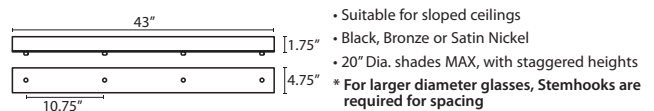

T33XL 3 LIGHT LARGE ROUND CANOPY

T36X 6 LIGHT ROUND CANOPY

T39X 9 LIGHT ROUND CANOPY

T38X 8 LIGHT SQUARE CANOPY

T33V 3 LIGHT BAR CANOPY

T34V 4 LIGHT BAR CANOPY

T37V 7 LIGHT BAR CANOPY

HOW TO ORDER A MULTILIGHT FIXTURE