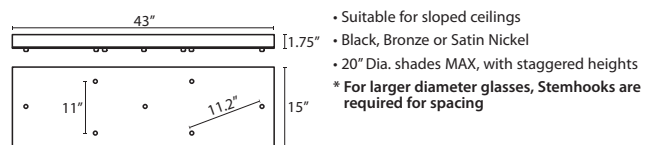

T33XL 3 LIGHT LARGE ROUND CANOPY

T36X 6 LIGHT ROUND CANOPY

T39X 9 LIGHT ROUND CANOPY

T38X 8 LIGHT SQUARE CANOPY

T33V 3 LIGHT BAR CANOPY

T34V 4 LIGHT BAR CANOPY

T37V 7 LIGHT BAR CANOPY

HOW TO ORDER A MULTILIGHT FIXTURE