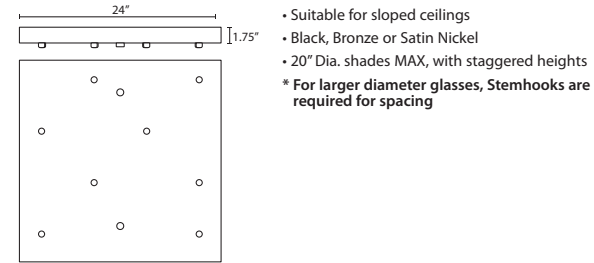

T33XL 3 LIGHT LARGE ROUND CANOPY

T36X 6 LIGHT ROUND CANOPY

T39X 9 LIGHT ROUND CANOPY

T38X 8 LIGHT SQUARE CANOPY

T33V 3 LIGHT BAR CANOPY

T34V 4 LIGHT BAR CANOPY

T37V 7 LIGHT BAR CANOPY

HOW TO ORDER A MULTILIGHT FIXTURE