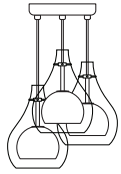

ORDERING:

CONNECTION	GLASS OPTIONS	LAMP OPTIONS	METAL FINISH
Cord Fixtures	ELLE11CG Cognac	LED 3000K LED	BK Black
1JC 1 Lt. Dome	ELLE11CL Clear	LED35 3500K LED	BR Bronze
1JT 1 Lt. Flat	ELLE11GY Gray	LED40 4000K LED	SN Satin Nickel

J For Multi light Canopy

Multilight Canopies Available, see right

Ex. 1JT-ELLE11CG-LED-SN
Elle 11 LED Pendant, Cognac Shade, Satin Nickel Finish