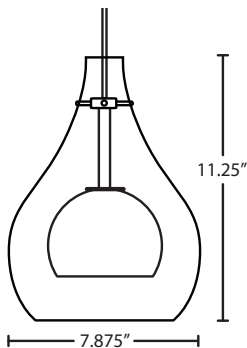

ELLE 11

120V PENDANTS

location:
DAMP

SPECIFICATIONS:

DESCRIPTION

Cord-hung pendant with double-shade design, transcolor outer teardrop glass with inner opal globe diffuser.

LAMPING

LED: 5W Replaceable LED Lamp 120V, CL dimmable, 90+ CRI, 3000°K CCT, 550 lumens, 25,000 hours, lamp included. (Standard CCT is 3000K, 3500K and 4000K are also available)

DIFFUSER

Outer teardrop shaped shade shall be of glass with various transcolor decors with an inner Opal Matte glass globe. 7.875" Dia. x 11.25" H

SUSPENSION

Cord-hung: 10' SVT-type cord, complete with 5" decorative sleeve at the socketholder. Jacket coordinates with metal finish. Plated stamped steel construction. Black, Bronze or Satin Nickel. See next page for mult light options.

MOUNTING

Installs directly to a 4" octagonal or round ceiling box. Suitable for sloped ceilings.

LABELS

UL or ETL Listed. Suitable for Damp Locations (interior use only). Consult factory concerning lower wattage labeling for energy requirements.

CLEAR/OPAL (ELLE11CL) & GRAY/OPAL (ELLE11GY SHOWN IN BLACK FINISH)

Project Information:

For ordering information, see next page

All dimensions provided are nominal. Allowance must be made for dimensional tolerance in handcrafted glasses.