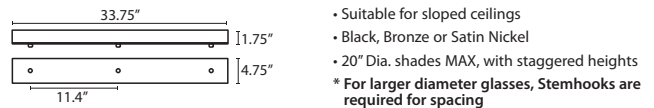

T33XL 3 LIGHT LARGE ROUND CANOPY

T36X 6 LIGHT ROUND CANOPY

T39X 9 LIGHT ROUND CANOPY

T38X 8 LIGHT SQUARE CANOPY

T33V 3 LIGHT BAR CANOPY

T34V 4 LIGHT BAR CANOPY

T37V 7 LIGHT BAR CANOPY

HOW TO ORDER A MULTILIGHT FIXTURE