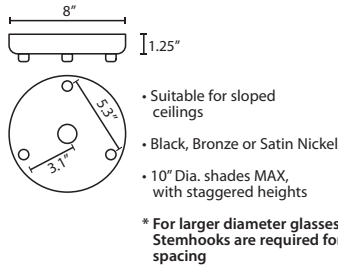

ORDERING:

CONNECTION	GLASS OPTIONS	LAMP OPTIONS	METAL FINISH
Cord Fixtures	ELLE11CG Cognac	LED 3000K LED	BK Black
1JC 1 Lt. Dome	ELLE11CL Clear	LED35 3500K LED	BR Bronze
1JT 1 Lt. Flat	ELLE11GY Gray	LED40 4000K LED	SN Satin Nickel

J For Multi light Canopy

Ex. 1JT-ELLE11CG-LED-SN
Elle 11 LED Pendant, Cognac Shade, Satin Nickel Finish

MULTIPOINT CANOPY OPTIONS FOR CORD PENDANTS

T33X 3 LIGHT ROUND CANOPY