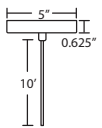

1XT 1 LIGHT PENDANT, FLAT CANOPY

- Suitable for use on sloped ceilings
- 1x electronic 60W dimmable 120V transformer, fits partially in junction box
- Installs to standard 4" octagonal junction box
- Black, Bronze or Satin Nickel metal finishes