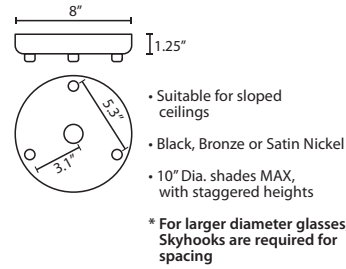

ORDERING:

CONNECTION	SHADE OPTIONS	LAMP OPTIONS	METAL FINISH	OPTIONS
Quick-Connect	174307 White	(blank) Bipin socket	BK Black	L 15' cord
XP Jack Only	174352 Marble	LED 3W LED	BR Bronze	277 277V
RXP Rail-Ready	174383 Mocha		SN Satin Nickel	DIM010 0-10V Dimming
Pendant Fixtures	1743KR Chalk			
1XC Dome Canopy	1743OK Oak			
1XT Flat Canopy	1743SL Solare			
	1743TN Titan			

Ex. 1XT-1743CH-SN
Domi Mini Pendant w/ Cherry Glass Shade, Satin Nickel Finish

Multi light
X For Multi light Canopy

MULTIPOINT CANOPY OPTIONS FOR CORD PENDANTS

T23X 3 LIGHT ROUND CANOPY