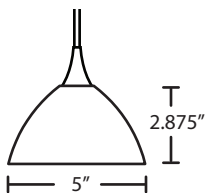

DOMI

12V MINI PENDANTS

location:
DRY

SPECIFICATIONS:

DESCRIPTION

Low voltage mini pendant with handcrafted glass.

LAMPING

Standard: 50W MAX GY6.35 base, T-shape lamp. Dimmable with ELV Dimmer (not included).

LED: 3W Replaceable 12V LED, dimmable, 90+ CRI, 3000°K CCT, 550 lumens, 25,000 hours. Lamp included. Dimmable with ELV Dimmer (not included).

DIFFUSER

Shade shall be handcrafted glass of various decors. 5" Dia. x 2.875" H

Opening sizes: 24mm top.

CORD

Standard cord is 10' field-adjustable coaxial type with teflon jacket and decorative sleeve at the socketholder. Jacket tint coordinates with metal finish. Cords also available in 15' lengths.

STANDARD PENDANT (1XC, 1XT, X)

Mini pendant comes complete with either dome-style or flat-style canopy. See next page for multi light options with "X" prefix.

QUICK-CONNECT OPTION (XP, RXP)

Quick-Connect Jack is compatible with Besa Rail Adapter.

METAL FINISH

Glass retainer hardware, sleeve and Quick-Connect Jack and/or canopies are finished in either Black, Bronze or Satin Nickel.

MOUNTING

Installs directly to a 4" octagonal ceiling box. Suitable for sloped ceilings.

LABELS

UL or ETL Listed. Suitable for Dry Locations (interior use only).

DOMI SHOWN IN SOLARE (17435L) & MARBLE (174352) IN BLACK FINISH

174307
WHITE