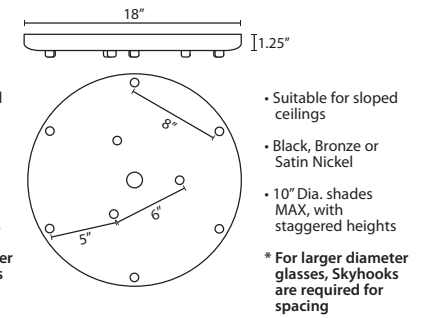

T29X 9 LIGHT ROUND CANOPY

QUICK-CONNECT OPTIONS:

XP PENDANT ELEMENT ONLY

- Pendant Shade and Cord/Socket Set
- 10' Field-adjustable braided coaxial-type cord with a teflon jacket (clear or bronze tint coordinates with metal finish)
- Quick-Connect Jack provided
- Compatible with Besa Canopies and Rail Adapter
- Black, Bronze or Satin Nickel metal finishes

RXP PENDANT + RAIL ADAPTER

1. **READY FOR RAIL**
2. Pendant Shade and Cord/Socket Set, plus Rail Adapter
   - 10' Field-adjustable braided coaxial-type cord with a teflon jacket (clear or bronze tint coordinates with metal finish)
   - Quick-Connect Jack provided
   - Compatible with Besa Monorail System
   - Black, Bronze or Satin Nickel metal finishes

FIXED PENDANT OPTIONS:

1XC 1 LIGHT PENDANT, DOME CANOPY

1. **NO CORD CUTTING REQUIRED**
2. Suitable for use on sloped ceilings
   - 1x electronic 60W dimmable 120V transformer
   - Installs to standard 4" octagonal junction box
   - Black, Bronze or Satin Nickel metal finishes

1XT 1 LIGHT PENDANT, FLAT CANOPY

- Suitable for use on sloped ceilings
- 1x electronic 60W dimmable 120V transformer, fits partially in junction box
- Installs to standard 4" octagonal junction box
- Black, Bronze or Satin Nickel metal finishes

X 1 LIGHT PENDANT FOR MULTIPOINT CANOPIES

- Suitable for use on sloped ceilings
- 1x electronic 60W dimmable 120V transformer, fits partially in junction box
- Installs to standard 4" octagonal junction box
- Black, Bronze or Satin Nickel metal finishes

ADDITIONAL OPTIONS:

277V:
For 277V option, add an "277" to the end of the item number, i.e. 1XT-174352-SN-277.

0-10V Dimming:
For 0-10V Dimming option, add an "DIM010" to the end of the item number, i.e. 1XT-174352-SN-DIM010.

15ft. CORD LENGTH:
For longer 15' cord, add an "L" to the end of the item number, i.e. 1XT-174352-SNL.