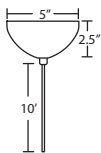

FIXED PENDANT OPTIONS:

1XC 1 LIGHT PENDANT, DOME CANOPY

1. **NO CORD CUTTING REQUIRED**
2. Suitable for use on sloped ceilings
   - 1x electronic 60W dimmable 120V transformer
   - Installs to standard 4" octagonal junction box
   - Black, Bronze or Satin Nickel metal finishes