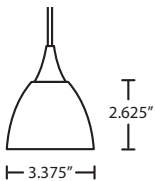

DIVI

12V MINI PENDANTS

location:
DRY

SPECIFICATIONS:

DESCRIPTION

Low voltage mini pendant with handcrafted glass shade or metal shade.

LAMPING

Standard: 50W MAX GY6.35 base, MR16 shape lamp. Dimmable with ELV Dimmer (not included).

LED: 9W Replaceable 12V MR16 LED, dimmable, 90+ CRI, 3000°K CCT, 670 lumens, 25,000 hours. Dimmable with ELV Dimmer (not included).

DIFFUSER

Shade shall be handcrafted glass or metal of various decors.

3.375" Dia. and 2.625" H

Opening sizes: 24mm.

CORD

Standard cord is 10' field-adjustable coaxial type with teflon jacket and decorative sleeve at the socketholder. Jacket tint coordinates with metal finish. Cords also available in 15' lengths.

STANDARD PENDANT (1XC, 1XT, X)

Mini pendant comes complete with either dome-style or flat-style canopy. See next page for multi light options with "X" prefix.

QUICK-CONNECT OPTION (XP, RXP)

Quick-Connect Jack is compatible with Besa Rail Adapter.

METAL FINISH

Glass retainer hardware, sleeve and Quick-Connect Jack and/or canopies are finished in either Black, Bronze or Satin Nickel.

MOUNTING

Installs directly to a 4" octagonal ceiling box. Suitable for sloped ceilings.

LABELS

UL or ETL Listed. Suitable for Dry Locations (interior use only).

Project Information:

For ordering information, see next page

All dimensions provided are nominal.
Allowance must be made for dimensional tolerance in handcrafted glasses.

REV 9/24