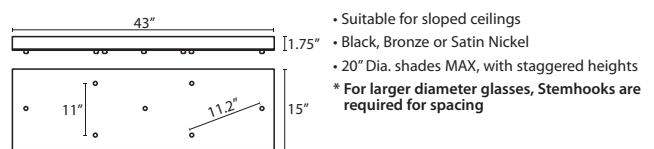

T37V 7 LIGHT BAR CANOPY

HOW TO ORDER A MULTILIGHT FIXTURE

Order your canopy with the selected 120V multi light pendants (indicated by "B" or "J" prefix) for the complete fixture:

Example: 1x T33X-SN (3 Light Round Canopy)

- 1x J-COC0807-SN (Coco 8 Pendant in Opal Matte)
- 1x J-COC0807-SN (Coco 8 Pendant in Opal Matte)
- 1x J-COC0807-SN (Coco 8 Pendant in Opal Matte)