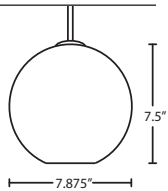

Coco 8: #COCO8

Coco 12: #COCO12