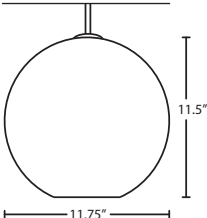

COCO 8 / 12

120V PENDANTS

SPECIFICATIONS:

DESCRIPTION

The globe-shaped Coco is a European blown glass with a neutral décor and classic shape that blends gracefully into all environments.

LAMPING

Standard: 60W A19 120V incandescent, lamp not included. Dimmable with standard incandescent dimmer (not included).

LED: 9W Replaceable source, 120V, dimmable, 90+ CRI, 3000°K CCT, 800 lumens, 30,000 hours. Lamp included. (Standard CCT is 3000K, 3500K and 4000K are also available)

DIFFUSER

Shade shall be handcrafted glass of various decors.

Coco 8: 7.875" Dia. x 7.5" H

Coco 12: 11.75" Dia. x 11.5" H

SUSPENSION

Cord-hung: 10' SVT-type cord, complete with 5" decorative sleeve at the socketholder. Jacket coordinates with metal finish. Plated stamped steel construction. Black, Bronze or Satin Nickel. See next page for mult light options.

Stem-mount: Includes 4 connectable stem sections (3", 6", 12" and 18" lengths) plus telescoping piece for up to 3" adjustment, 10' max. 5" Dia. canopy (with swivel) and stem sections are plated steel. Black, Bronze or Satin Nickel.

*Additional Stem Sections can be ordered under accessories.

MOUNTING

Installs directly to a 4" octagonal or round ceiling box. Suitable for sloped ceilings.

LABELS

UL or ETL Listed. Suitable for Damp Locations (interior use only).

Consult factory concerning lower wattage labeling for energy requirements.

Project Information:

For ordering information, see next page

All dimensions provided are nominal. Allowance must be made for dimensional tolerance in handcrafted glasses.

REV 6/24