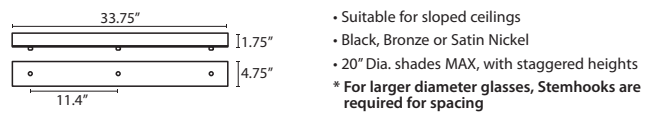

T33V 3 LIGHT BAR CANOPY