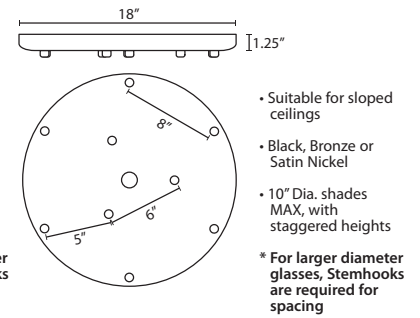

Stem-mount: Includes 4 connectable stem sections (3", 6", 12" and 18" lengths) plus telescoping piece for up to 3" adjustment, 10' max. 5" Dia. canopy (with swivel) and stem sections are plated steel. Black, Bronze or Satin Nickel.

MULTIPOINT CANOPY OPTIONS FOR CORD PENDANTS

T33X 3 LIGHT ROUND CANOPY

T33XL 3 LIGHT LARGE ROUND CANOPY

T36X 6 LIGHT ROUND CANOPY

T39X 9 LIGHT ROUND CANOPY

PENDANT OPTIONS:

1JT / 1JC / J CORD-HUNG PENDANT

1TT STEM PENDANT

ACCESSORIES:

ADDITIONAL STEM SECTIONS:

Additional connecting stems are available to increase overall length of a Stem Pendant, up to 10' max. Telescoping adjustable section allows up to 3" movement.

T20A-SN, BK or BR	Adj. Section
T203-SN, BK or BR	3" Section
T206-SN, BK or BR	6" Section
T212-SN, BK or BR	12" Section
T218-SN, BK or BR	18" Section