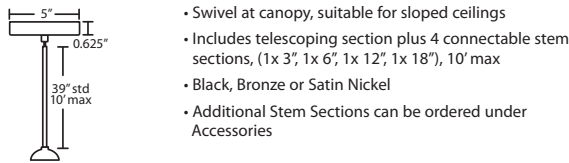

ACCESSORIES:

ADDITIONAL STEM SECTIONS:

Additional connecting stems are available to increase overall length of a Stem Pendant, up to 10' max. Telescoping adjustable section allows up to 3" movement.

T20A-SN, BK or BR	Adj. Section
T203-SN, BK or BR	3" Section
T206-SN, BK or BR	6" Section
T212-SN, BK or BR	12" Section
T218-SN, BK or BR	18" Section