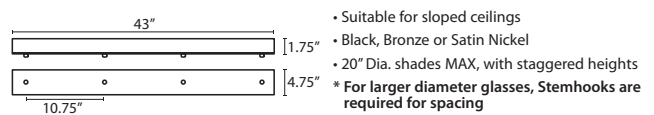

T34V 4 LIGHT BAR CANOPY