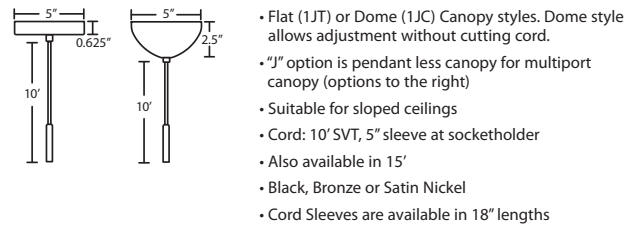

MULTIPOINT CANOPY OPTIONS FOR CORD PENDANTS

T33X 3 LIGHT ROUND CANOPY

T33XL 3 LIGHT LARGE ROUND CANOPY

T36X 6 LIGHT ROUND CANOPY

T39X 9 LIGHT ROUND CANOPY

PENDANT OPTIONS:

1JT / 1JC / J CORD-HUNG PENDANT

1TT STEM PENDANT

ACCESSORIES:

ADDITIONAL STEM SECTIONS:

Additional connecting stems are available to increase overall length of a Stem Pendant, up to 10' max. Telescoping adjustable section allows up to 3" movement.

T20A-SN, BK or BR	Adj. Section
T203-SN, BK or BR	3" Section
T206-SN, BK or BR	6" Section
T212-SN, BK or BR	12" Section
T218-SN, BK or BR	18" Section