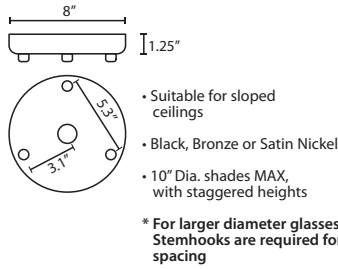

ORDERING:

CONNECTION	SHADE OPTIONS	LAMP OPTIONS	METAL FINISH	OPTIONS
Cord Fixture	COC0807 8" Opal Matte	(blank) 60W A19 Incan	BK Black	L 15' cord
1JC 1 Lt. Dome	COC0819 8" Carrera	LED* 9W LED 120V,	BR Bronze	LW Low
1JT 1 Lt. Flat	COC01207 12" Opal Matte	dimmable	SN Satin Nickel	wattage
	COC01219 12" Carrera			labeling

*CCT options available (contact factory)

Multi light Cord Fixture
J For Multi light Canopy

Ex. 1JC-COC0819-SN
Coco 8 Pendant w/ Carrera Shade, Satin Nickel Finish, Dome Canopy

MULTIPOINT CANOPY OPTIONS FOR CORD PENDANTS

T33X 3 LIGHT ROUND CANOPY