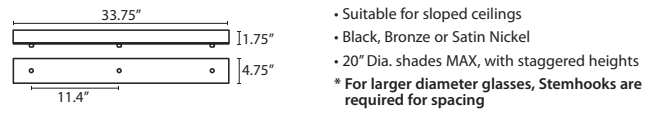

T33V 3 LIGHT BAR CANOPY