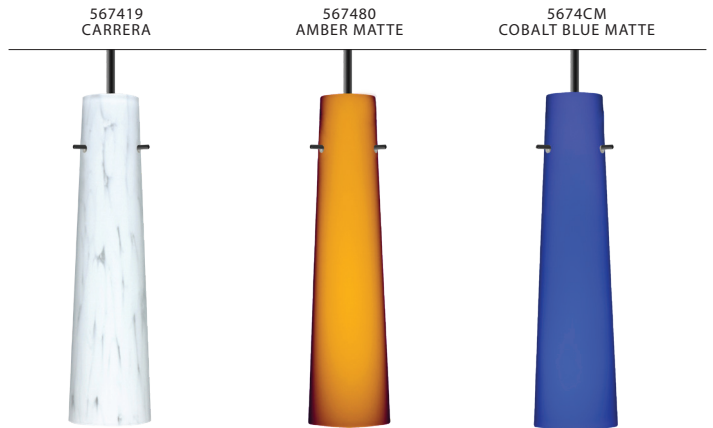

LED: 5W Replaceable source, 120V, dimmable, 90+ CRI, 3000°K CCT, 500 lumens, 25,000 hours. Lamp included. (Standard CCT is 3000K, 3500K and 4000K are also available)

DIFFUSER

Shade shall be handcrafted glass of various decors. 2.5" Dia. x 10" H

Stem-mount: Includes 4 connectable stem sections (3", 6", 12" and 18" lengths) plus telescoping piece for up to 3" adjustment, 10' max. 5" Dia. canopy (with swivel) and stem sections are plated steel. Black, Bronze or Satin Nickel.

*Additional Stem Sections can be ordered under accessories.

MOUNTING

Installs directly to a 4" octagonal or round ceiling box. Suitable for sloped ceilings.

LABELS

UL or ETL Listed. Suitable for Damp Locations (interior use only).

Consult factory concerning lower wattage labeling for energy requirements.

CAMINO SHOWN IN RUBY MATTE (5674RM) & OPAL MATTE (567407) WITH BLACK CORDSET

567419
CARRERA

567480
AMBER MATTE

5674CM
COBALT BLUE MATTE