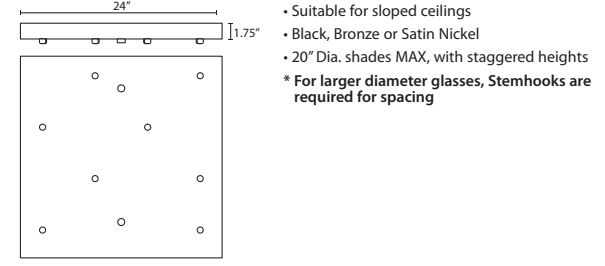

T38X 8 LIGHT SQUARE CANOPY