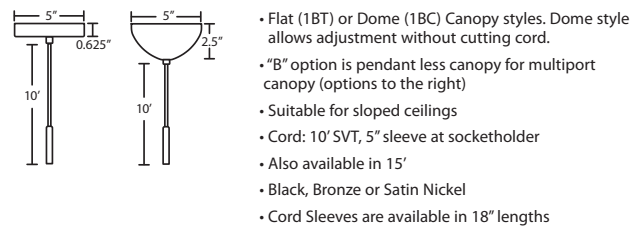

PENDANT OPTIONS:

1BT / 1BC / B CORD-HUNG PENDANT