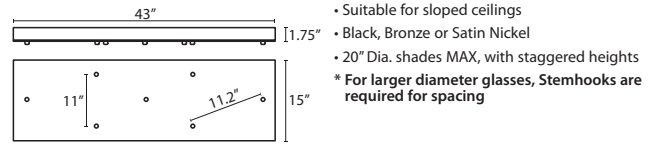

T38X 8 LIGHT SQUARE CANOPY

T33V 3 LIGHT BAR CANOPY

T34V 4 LIGHT BAR CANOPY

T37V 7 LIGHT BAR CANOPY

HOW TO ORDER A MULTILIGHT FIXTURE

Order your canopy with the selected 120V multi light pendants (indicated by "B" or "J" prefix) for the complete fixture: