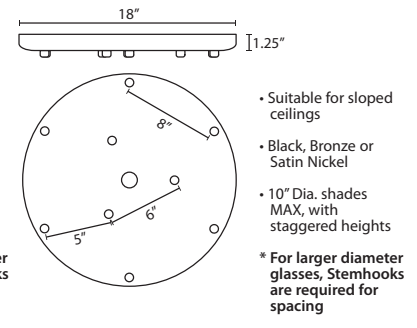

T39X 9 LIGHT ROUND CANOPY