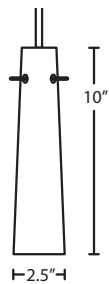

567419
CARRERA

567480
AMBER MATTE

5674CM
COBALT BLUE MATTE

Project Information:

For ordering information, see next page

All dimensions provided are nominal. Allowance must be made for dimensional tolerance in handcrafted glasses.

REV 6/24