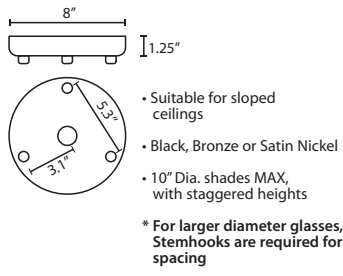

ORDERING:

CONNECTION	SHADE OPTIONS	LAMP OPTIONS	METAL FINISH	OPTIONS
Cord Fixture	567407 Opal Matte	(blank) 40W B10 Cand	BK Black	L 15' cord
1BC 1 Lt. Dome	567419 Carrera	LED* 5W LED,	BR Bronze	LW Low
1BT 1 Lt. Flat	567480 Amber Matte	dimmmable	SN Satin Nickel	wattage
Stem Fixture	5674CM Cobalt Blue Matte	*CCT options available (contact factory)		
1TT 1 Lt. Flat	5674RM Ruby Matte			labeling

Multi light Cord Fixture
B For Multi light Canopy

Multilight Canopies Available, see right

Ex. 1BT-5674RM-SN
Camino Pendant w/ Ruby Matte Glass,
Satin Nickel Finish. Flat Canopy

MULTIPOINT CANOPY OPTIONS FOR CORD PENDANTS

T33X 3 LIGHT ROUND CANOPY