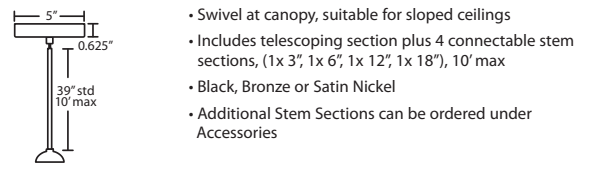

1TT STEM PENDANT

ACCESSORIES:

ADDITIONAL STEM SECTIONS:

Additional connecting stems are available to increase overall length of a Stem Pendant, up to 10' max. Telescoping adjustable section allows up to 3" movement.

T20A-SN, BK or BR Adj. Section
T203-SN, BK or BR 3" Section
T206-SN, BK or BR 6" Section
T212-SN, BK or BR 12" Section
T218-SN, BK or BR 18" Section

CORD SLEEVES:

If concealing the cord is desired on a Cord-hung Pendant, order our 0.25" dia. metal sleeves. Each sleeve is 18" long and may be field cut.

T118-BK Black
T118-BR Bronze
T118-SN Satin Nickel

STEMHOOKS:

Suspension hooks allow cord drops to be placed wherever desired. Suitable for sloped ceilings or for greater multilight spacing

T103BK Black
T103BR Bronze
T103SN Satin Nickel

LONGER CORD LENGTHS:

Longer cord length of 15' available. Add an "L" to the end of the item number, i.e. 1JC-169707-SN-L.

LOW WATTAGE LABELING:

Incandescent fixture supplied with 16 watt relamp label. Add an "LW" to the end of the item number, i.e. 1JC-169707-SN-LW.