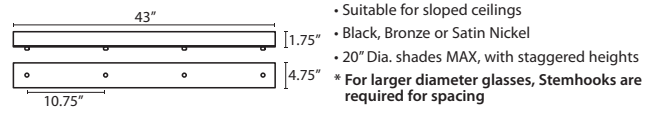

T34V 4 LIGHT BAR CANOPY