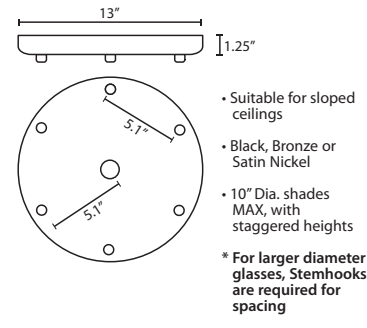

T36X 6 LIGHT ROUND CANOPY