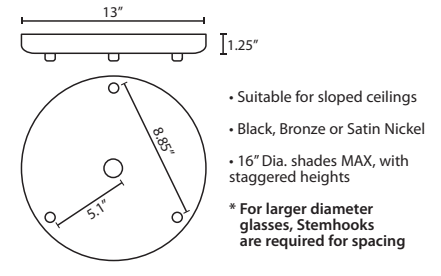

T33XL 3 LIGHT LARGE ROUND CANOPY