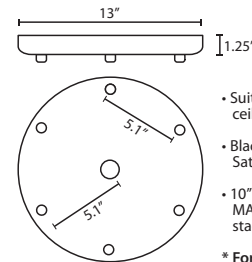

T36X 6 LIGHT ROUND CANOPY

- Suitable for sloped ceilings
- Black, Bronze or Satin Nickel
- 10" Dia. shades MAX, with staggered heights

* For larger diameter glasses, Stemhooks are required for spacing