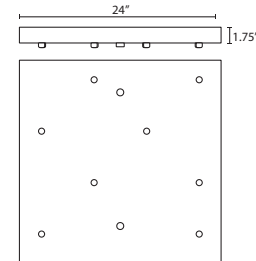

T38X 8 LIGHT SQUARE CANOPY

- Suitable for sloped ceilings
- Black, Bronze or Satin Nickel
- 20" Dia. shades MAX, with staggered heights

* For larger diameter glasses, Stemhooks are required for spacing