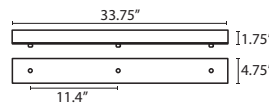

T33V 3 LIGHT BAR CANOPY

- Suitable for sloped ceilings
- Black, Bronze or Satin Nickel
- 20" Dia. shades MAX, with staggered heights

* For larger diameter glasses, Stemhooks are required for spacing