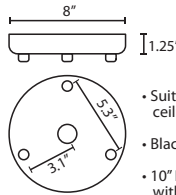

MULTIPOINT CANOPY OPTIONS FOR CORD PENDANTS

T33X 3 LIGHT ROUND CANOPY

- Suitable for sloped ceilings
- Black, Bronze or Satin Nickel
- 10" Dia. shades MAX, with staggered heights

* For larger diameter glasses, Stemhooks are required for spacing