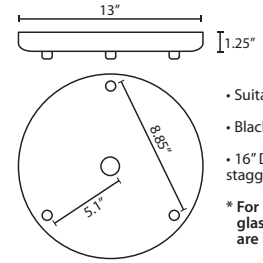

T33XL 3 LIGHT LARGE ROUND CANOPY

- Suitable for sloped ceilings
- Black, Bronze or Satin Nickel
- 16" Dia. shades MAX, with staggered heights

* For larger diameter glasses, Stemhooks are required for spacing