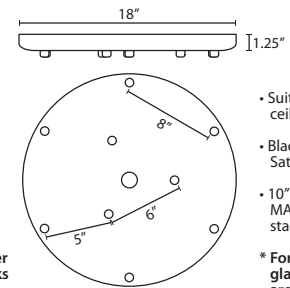

T39X 9 LIGHT ROUND CANOPY

- Suitable for sloped ceilings
- Black, Bronze or Satin Nickel
- 10" Dia. shades MAX, with staggered heights

* For larger diameter glasses, Stemhooks are required for spacing