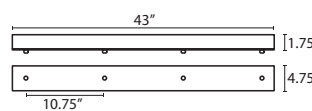

T34V 4 LIGHT BAR CANOPY

- Suitable for sloped ceilings
- Black, Bronze or Satin Nickel
- 20" Dia. shades MAX, with staggered heights

* For larger diameter glasses, Stemhooks are required for spacing