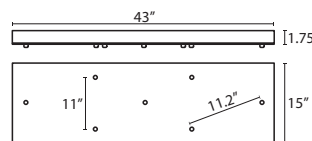

T37V 7 LIGHT BAR CANOPY

- Suitable for sloped ceilings
- Black, Bronze or Satin Nickel
- 20" Dia. shades MAX, with staggered heights

* For larger diameter glasses, Stemhooks are required for spacing

HOW TO ORDER A MULTILIGHT FIXTURE

Order your canopy with the selected 120V multi light pendants (indicated by "B" or "J" prefix) for the complete fixture:

Example: 1x T33X-SN (3 Light Round Canopy)

1x J-4345SF-SN (Brio 14 Pendant in Silver Foil)

1x J-4345SF-SN (Brio 14 Pendant in Silver Foil)

1x J-4345SF-SN (Brio 14 Pendant in Silver Foil)