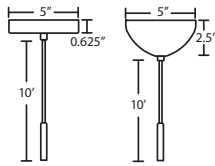

ORDERING:

CONNECTION	SHADE OPTIONS	LAMP OPTIONS	METAL FINISH	OPTIONS
Cord Fixture	4345GF Gold Foil	(blank) 75W A19 120V	BK Black	L 15' cord
1JC 1 Lt. Dome	4345SF Silver Foil	LED* 9W LED 120V, dimmable	BR Bronze	LW Low wattage labeling
1JT 1 Lt. Flat			SN Satin Nickel	

Cable Fixture
1KX 1 Lt. Dome

*CCT options available (contact factory)

Stem Fixture
1TT 1 Lt. Flat

Ex. 1JT-4345GF-SN
Brio 14 Pendant w/ Gold Foil Glass, Satin Nickel Finish, Flat Canopy

Multi light Cord Fixture
J For Multi light Canopy

PENDANT OPTIONS:

1JT / 1JC / J CORD-HUNG PENDANT

- Flat (1JT) or Dome (1JC) Canopy styles. Dome style allows adjustment without cutting cord.
- "J" option is pendant less canopy for multiport canopy (options to the right)
- Suitable for sloped ceilings
- Cord: 10' SVT, 5" sleeve at socketholder
- Also available in 15'
- Black, Bronze or Satin Nickel
- Cord Sleeves are available in 18" lengths