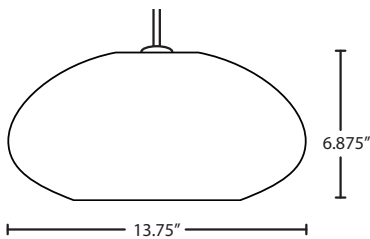

BRIO 14

120V PENDANTS

location:
DAMP

SPECIFICATIONS:

DESCRIPTION

The Brio 14 is a wide yet compact handcrafted European glass, softly radiused to fit gracefully into contemporary spaces.

LAMPING

Standard: 75W A19 120V incandescent, lamp not included. Dimmable with standard incandescent dimmer (not included).

LED: 9W Replaceable source, 120V, dimmable, 90+ CRI, 3000°K CCT, 800 lumens, 30,000 hours. Lamp included. (Standard CCT is 3000K, 3500K and 4000K are also available)

DIFFUSER

Shade shall be handcrafted glass of various decors. 13.75" Dia. x 6.875" H

Opening sizes: 42mm top.

SUSPENSION

Cord-hung: 10' SVT-type cord, complete with 5" decorative sleeve at the socketholder. Jacket coordinates with metal finish. Plated stamped steel construction. Black, Bronze or Satin Nickel. See next page for mulit light options.

Cable-hung: 1x 10' aircraft-quality stainless steel cable support with 10' AWM-type cord. Jacket coordinates with metal finish. 5" Dia. dome canopy is plated stamped steel. Black, Bronze or Satin Nickel.

Stem-mount: Includes 4 connectable stem sections (3", 6", 12" and 18" lengths) plus telescoping piece for up to 3" adjustment, 10' max. 5" Dia. canopy (with swivel) and stem sections are plated steel. Black, Bronze or Satin Nickel.

*Additional Stem Sections can be ordered under accessories.

MOUNTING

Installs directly to a 4" octagonal or round ceiling box. Suitable for sloped ceilings.

LABELS

UL or ETL Listed. Suitable for Damp Locations (interior use only).

Consult factory concerning lower wattage labeling for energy requirements.

Project Information:

For ordering information, see next page

All dimensions provided are nominal.
Allowance must be made for dimensional tolerance in handcrafted glasses.

REV 6/24