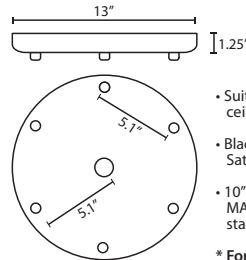

T26X 6 LIGHT ROUND CANOPY

- Suitable for sloped ceilings
- Black, Bronze or Satin Nickel
- 10" Dia. shades MAX, with staggered heights
- For larger diameter glasses, Skyhooks are required for spacing