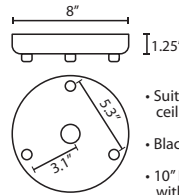

ORDERING:

CONNECTION	SHADE OPTIONS	LAMP OPTIONS	METAL FINISH	OPTIONS
Quick-Connect	BOCA3BB 3.15" Bubble	(blank) Bipin socket	BK Black	L 15' cord
XP Jack Only	BOCA3CL 3.15" Clear	LED 3W LED	BR Bronze	277 277V
RXP Rail-Ready	BOCA5BB 4.0" Bubble		SN Satin Nickel	DIM010 0-10V Dimming
	BOCA5CL 4.0" Clear			

Pendant Fixtures

- **1XC** Dome Canopy
- **1XT** Flat Canopy

Multi light

- **X** For Multi Light Canopy

Ex. 1XT-BOCA5CL-LED-SN
Boca 5 LED Pendant, Clear Glass Shade, Satin Nickel Finish

MULTIPOINT CANOPY OPTIONS FOR CORD PENDANTS

T23X 3 LIGHT ROUND CANOPY

- Suitable for sloped ceilings
- Black, Bronze or Satin Nickel
- 10" Dia. shades MAX, with staggered heights
- For larger diameter glasses, Skyhooks are required for spacing