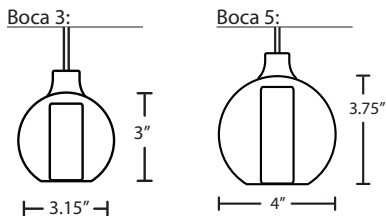

BOCA 3 / 5

12V MINI PENDANTS

location:
DRY

SPECIFICATIONS:

DESCRIPTION

Low voltage mini pendant with glass diffuser.

LAMPING

Standard: 35W MAX GY6.35 base, T-shape lamp. Dimmable with ELV Dimmer (not included).

LED: 3W Replaceable 12V LED, dimmable, 90+ CRI, 3000°K CCT, 300 lumens, 25,000 hours. Lamp included. Dimmable with ELV Dimmer (not included).

DIFFUSER

Globe-shaped shade shall be clear solid formed glass with either bubble or non-bubble décor. The inner portion is frosted to conceal the light source.

Boca 3: 3.15" Dia. x 3" H

Boca 5: 4.0" Dia. x 3.75" H

CORD

Standard cord is 10' field-adjustable coaxial type with teflon jacket and decorative sleeve at the socketholder. Jacket tint coordinates with metal finish. Cords also available in 15' lengths.

STANDARD PENDANT (1XC, 1XT, X)

Mini pendant comes complete with either dome-style or flat-style canopy. See next page for multi light options with "X" prefix.

QUICK-CONNECT OPTION (XP, RXP)

Quick-Connect Jack is compatible with Besa Rail Adapter.

METAL FINISH

Glass retainer hardware, sleeve and Quick-Connect Jack and/or canopies are finished in either Black, Bronze or Satin Nickel.

MOUNTING

Installs directly to a 4" octagonal ceiling box. Suitable for sloped ceilings.

LABELS

UL or ETL Listed. Suitable for Dry Locations (interior use only).

CLEAR (BOCA5CL) WITH BLACK FINISH & CLEAR BUBBLE (BOCA3BB)