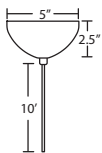

FIXED PENDANT OPTIONS:

1XC 1 LIGHT PENDANT, DOME CANOPY

- **NO CORD CUTTING REQUIRED**
- Suitable for use on sloped ceilings
- 1x electronic 60W dimmable 120V transformer
- Installs to standard 4" octagonal junction box
- Black, Bronze or Satin Nickel metal finishes