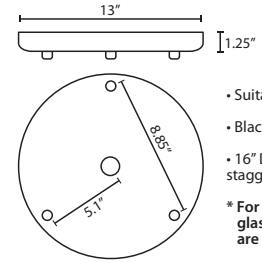

T23XL 3 LIGHT LARGE ROUND CANOPY

- Suitable for sloped ceilings
- Black, Bronze or Satin Nickel
- 16" Dia. shades MAX, with staggered heights
- For larger diameter glasses, Skyhooks are required for spacing