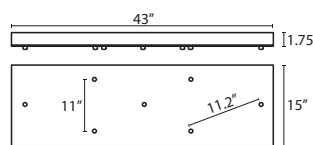

T27V 7 LIGHT BAR CANOPY

- Suitable for sloped ceilings
- Black, Bronze or Satin Nickel
- 20" Dia. shades MAX, with staggered heights
- For larger diameter glasses, Skyhooks are required for spacing

QUICK-CONNECT OPTIONS:

XP PENDANT ELEMENT ONLY

- Pendant Shade and Cord/Socket Set
- 10' Field-adjustable braided coaxial-type cord with a teflon jacket (clear or bronze tint coordinates with metal finish)
- Quick-Connect Jack provided
- Compatible with Besa Canopies and Rail Adapter
- Black, Bronze or Satin Nickel metal finishes

RXP PENDANT + RAIL ADAPTER

- **READY FOR RAIL**
- Pendant Shade and Cord/Socket Set, plus Rail Adapter
- 10' Field-adjustable braided coaxial-type cord with a teflon jacket (clear or bronze tint coordinates with metal finish)
- Quick-Connect Jack provided
- Compatible with Besa Monorail System
- Black, Bronze or Satin Nickel metal finishes

FIXED PENDANT OPTIONS:

1XC 1 LIGHT PENDANT, DOME CANOPY

- **NO CORD CUTTING REQUIRED**
- Suitable for use on sloped ceilings
- 1x electronic 60W dimmable 120V transformer
- Installs to standard 4" octagonal junction box
- Black, Bronze or Satin Nickel metal finishes

1XT 1 LIGHT PENDANT, FLAT CANOPY

- Suitable for use on sloped ceilings
- 1x electronic 60W dimmable 120V transformer, fits partially in junction box
- Installs to standard 4" octagonal junction box
- Black, Bronze or Satin Nickel metal finishes

X 1 LIGHT PENDANT FOR MULTIPOINT CANOPIES

- Suitable for use on sloped ceilings
- 1x electronic 60W dimmable 120V transformer, fits partially in junction box
- Installs to standard 4" octagonal junction box
- Black, Bronze or Satin Nickel metal finishes

ADDITIONAL OPTIONS:

277V:
For 277V option, add an "277" to the end of the item number, i.e. 1XT-174352-SN-277.

0-10V Dimming:
For 0-10V Dimming option, add an "DIM010" to the end of the item number, i.e. 1XT-174352-SN-DIM010.

15Ft. CORD LENGTH:
For longer 15' cord, add an "L" to the end of the item number, i.e. 1XT-174352-SNL.

HOW TO ORDER A MULTILIGHT FIXTURE

Order your canopy with the selected 12V multi light pendants (indicated by "X" prefix) for the complete fixture:

Example: 1x T23XL-LED-SN (3 Light Large Round LED Canopy)

1x X-BOCA5BB-SN (Boca 5 Pendant in Clear Bubble)

1x X-BOCA5CL-SN (Boca 5 Pendant in Clear)

1x X-BOCA5BB-SN (Boca 5 Pendant in Clear Bubble)