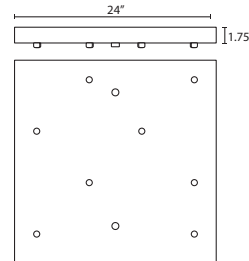

T28S 8 LIGHT SQUARE CANOPY

- Suitable for sloped ceilings
- Black, Bronze or Satin Nickel
- 20" Dia. shades MAX, with staggered heights
- For larger diameter glasses, Skyhooks are required for spacing