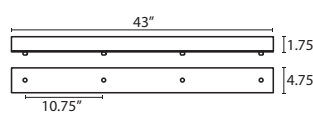

T24V 4 LIGHT BAR CANOPY

- Suitable for sloped ceilings
- Black, Bronze or Satin Nickel
- 20" Dia. shades MAX, with staggered heights
- For larger diameter glasses, Skyhooks are required for spacing