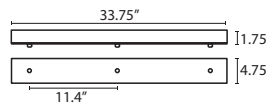

T23V 3 LIGHT BAR CANOPY

- Suitable for sloped ceilings
- Black, Bronze or Satin Nickel
- 20" Dia. shades MAX, with staggered heights
- For larger diameter glasses, Skyhooks are required for spacing