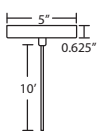

1XT 1 LIGHT PENDANT, FLAT CANOPY

- Suitable for use on sloped ceilings
- 1x electronic 60W dimmable 120V transformer, fits partially in junction box
- Installs to standard 4" octagonal junction box
- Black, Bronze or Satin Nickel metal finishes

X 1 LIGHT PENDANT FOR MULTIPOINT CANOPIES

- Suitable for use on sloped ceilings
- 1x electronic 60W dimmable 120V transformer, fits partially in junction box
- Installs to standard 4" octagonal junction box
- Black, Bronze or Satin Nickel metal finishes

ADDITIONAL OPTIONS:

277V:
For 277V option, add an "277" to the end of the item number, i.e. 1XT-174352-SN-277.

0-10V Dimming:
For 0-10V Dimming option, add an "DIM010" to the end of the item number, i.e. 1XT-174352-SN-DIM010.

15Ft. CORD LENGTH:
For longer 15' cord, add an "L" to the end of the item number, i.e. 1XT-174352-SNL.

HOW TO ORDER A MULTILIGHT FIXTURE

Order your canopy with the selected 12V multi light pendants (indicated by "X" prefix) for the complete fixture:

Example: 1x T23XL-LED-SN (3 Light Large Round LED Canopy)

1x X-BOCA5BB-SN (Boca 5 Pendant in Clear Bubble)

1x X-BOCA5CL-SN (Boca 5 Pendant in Clear)

1x X-BOCA5BB-SN (Boca 5 Pendant in Clear Bubble)