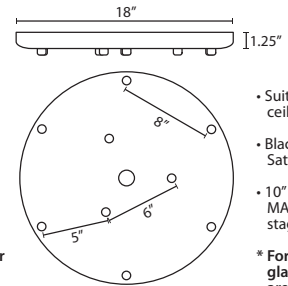

T29X 9 LIGHT ROUND CANOPY

- Suitable for sloped ceilings
- Black, Bronze or Satin Nickel
- 10" Dia. shades MAX, with staggered heights
- For larger diameter glasses, Skyhooks are required for spacing