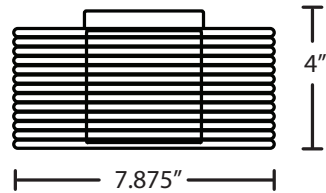

BELU

SEMI-FLUSH MOUNT CEILING

location:
DAMP

SPECIFICATIONS:

DESCRIPTION

The Belu ceiling features a ribbed drum glass shade that adds a touch of elegance and sophistication to any space. The clear glass shade has horizontal ribbed detailing and a inner white acrylic shield, which creates a beautiful and distinctive visual effect when illuminated.

LAMPING

LED: 17W LED, 1200 lumens, 3000K CCT, 90+ CRI.

DIFFUSER

Shade shall be of glass with ribbed pattern. 3.5" Dia. x 7.875" H

CONSTRUCTION

Canopy (5" dia.) is plated stamped steel. Canopy and glass retainer hardware are available in either Black, Bronze or Satin Nickel finish.

MOUNTING

Installs directly to a 4" octagonal outlet box, centered on fixture.

LABELS

UL or ETL Listed. Suitable for Damp Locations (interior use only).

FIXTURE/DECOR	LAMP OPTIONS	METAL FINISH
BELUCLC Clear/Opal	LED 5W LED	BK Black
BELUSMC Smoke/Opal		BR Bronze
		SN Satin Nickel

Ex. BELUCLC-SN
Belu Ceiling, Clear Glass Shade,
Satin Nickel Finish

Project Information:

All dimensions provided are nominal.
Allowance must be made for dimensional tolerance in handcrafted glasses.