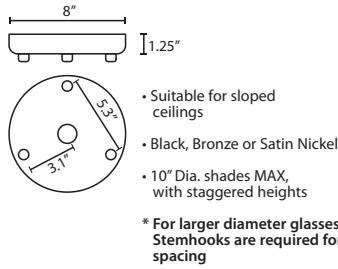

ORDERING:

CONNECTION	SHADE OPTIONS	LAMP OPTIONS	METAL FINISH	OPTIONS
Cord Fixture	BANACL 11" Clear	(blank) 60W T10	BK Black	L 15' cord
1JC 1 Lt. Dome	BANAFR 11" Frost	EDIL 8W LED	BR Bronze	LW Low wattage
1JT 1 Lt. Flat	BANASM 11" Smoke	Filament	SN Satin Nickel	labeling
Stem Fixture	BANA15CL 15" Clear			
1TT 1 Lt. Flat	BANA15FR 15" Frost			
	BANA15SM 15" Smoke			

Ex. 1JT-BANACL-SN
Bana Pendant w/ Clear Glass,
Satin Nickel Finish, Flat
Canopy

Multi light Cord Fixture
J For Multi light
Canopy

Multilight Canopies Available,
see page 11

MULTIPOINT CANOPY OPTIONS FOR CORD PENDANTS

T33X 3 LIGHT ROUND CANOPY