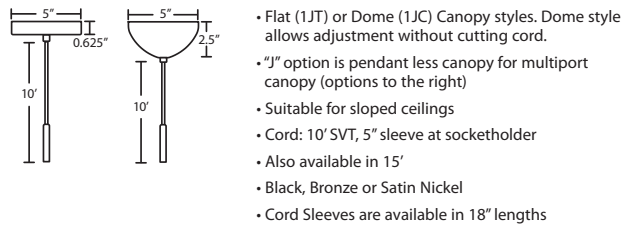

PENDANT OPTIONS:

1JT / 1JC / J CORD-HUNG PENDANT

1TT STEM PENDANT