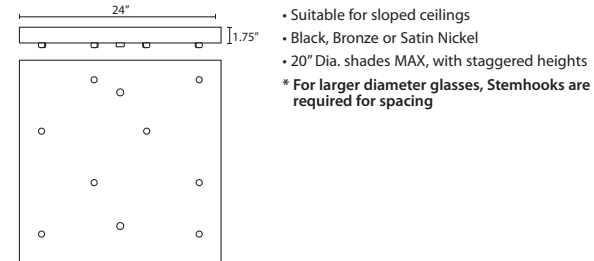

T38X 8 LIGHT SQUARE CANOPY