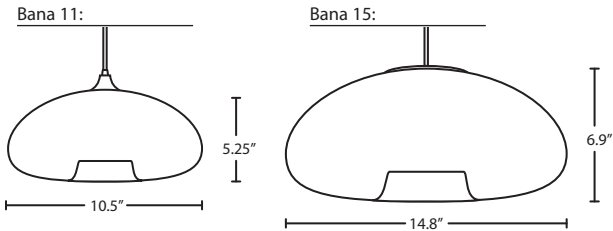

Project Information:

For ordering information, see next page

All dimensions provided are nominal. Allowance must be made for dimensional tolerance in handcrafted glasses.

REV 6/24