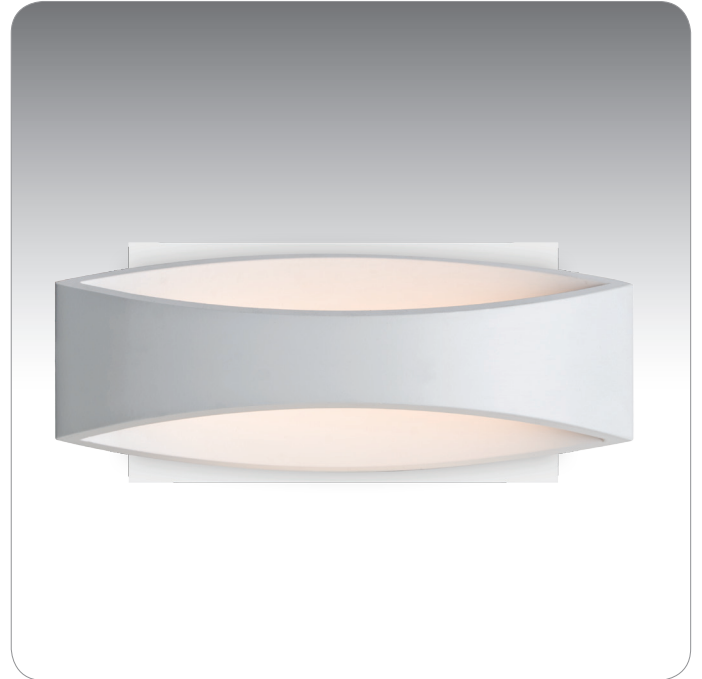

ARC

SCONCES WALL

location:
DAMP

SPECIFICATIONS:

DESCRIPTION

Wall-mounted sconce featuring metal fixture.

LAMPING

LED: 6W Integrated source, 120V, dimmable. 90+ CRI, 3000°K CCT, 600 lumens, 30,000 hours, lamp included.

DIFFUSER

Shade shall be of metal with Silver interior. 9.875" L x 4.375" H x 4" D

CONSTRUCTION

Steel fitter and canopy-cover.

MOUNTING

Installs directly to a 4" octagonal outlet box, centered on fixture.

LABELS

UL Listed. Suitable for Damp Locations (interior use only).

WHITE/SILVER