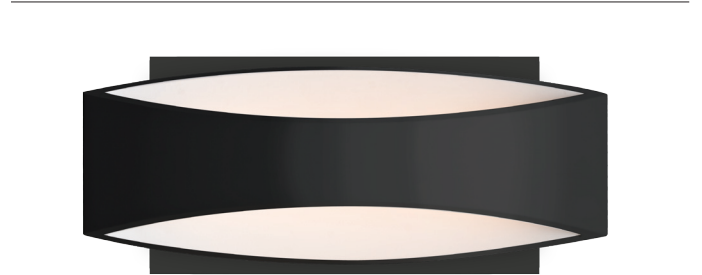

BLACK/SILVER

ORDERING:

FIXTURE	LAMP OPTIONS	METAL FINISH	OPTIONS
ARC Arc	LED 6W LED	BK Black WH White	277 277V DIM010 0-10 Dimming

Ex. ARC-LED-BK
Arc Sconce, Black Finish

Project Information:

All dimensions provided are nominal.
Allowance must be made for dimensional tolerance in handcrafted glasses.

REV 12/18