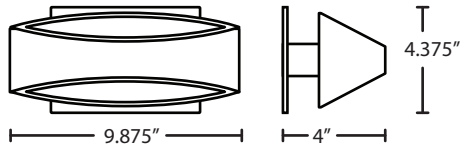

ORDERING:

FIXTURE	LAMP OPTIONS	METAL FINISH	OPTIONS
ARC Arc	LED 6W LED	BK Black WH White	277 277V DIM010 0-10 Dimming

Ex. ARC-LED-BK
Arc Sconce, Black Finish

Project Information:

All dimensions provided are nominal.
Allowance must be made for dimensional tolerance in handcrafted glasses.

REV 12/18