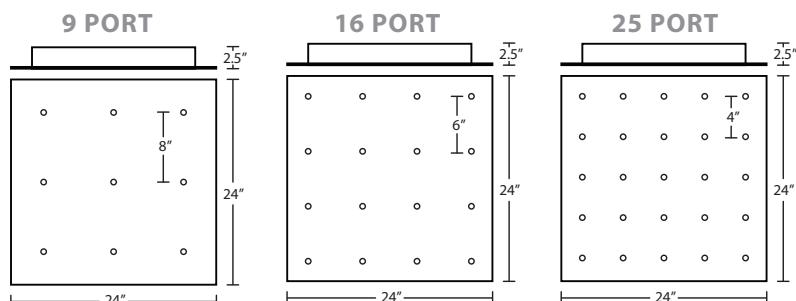

CANOPY OPTIONS:

2' x 2' canopy options in 9, 16 or 25 port configurations