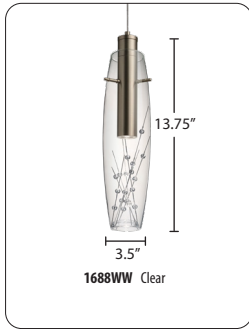

PENDANT OPTIONS

WILLOW