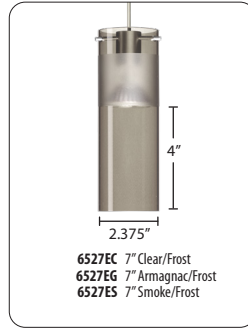

PENDANT OPTIONS

SCOPE 7