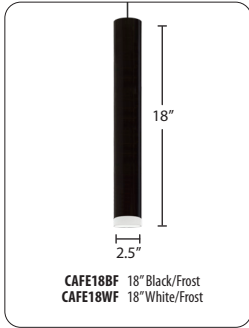

PENDANT OPTIONS

CAFE 18