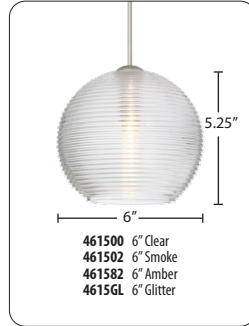

PENDANT OPTIONS

KRISTALL 6