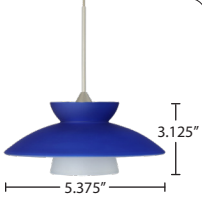

TRILO 7

- 271823 Blue Matte
- 271825 Frost
- 271831 Red Matte
- 271897 Champagne